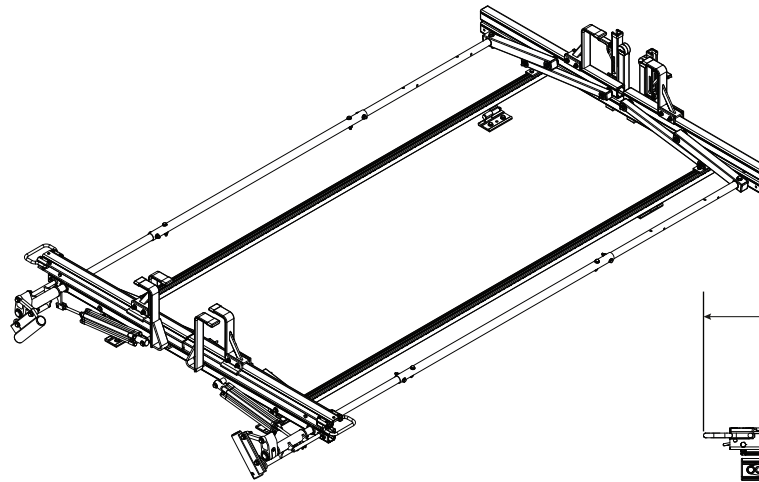

HRR-E-6001

Pickup Rack, Universal

Shown with MPK-0007 for illustrative purposes only

Approximate dimensions as shown:

- A: Maximum Mount Spacing L/R..... 48"
- B: Minimum Mount Spacing L/R..... 36"
- C: Rack Width ..... 69"
- D: Rack Length..... 112"
- E: Crossbar Spacing..... 8'
- F: Mount Spacing F/R (Typ) ..... 78"-96"
- G: Maximum Mount Offset ..... 18"
- H: Mount Spacing F/R (Alt) ..... 60"-96"
- I: Rack Height..... 17"

*Mounting Hardware ordered separately

Typical Installation