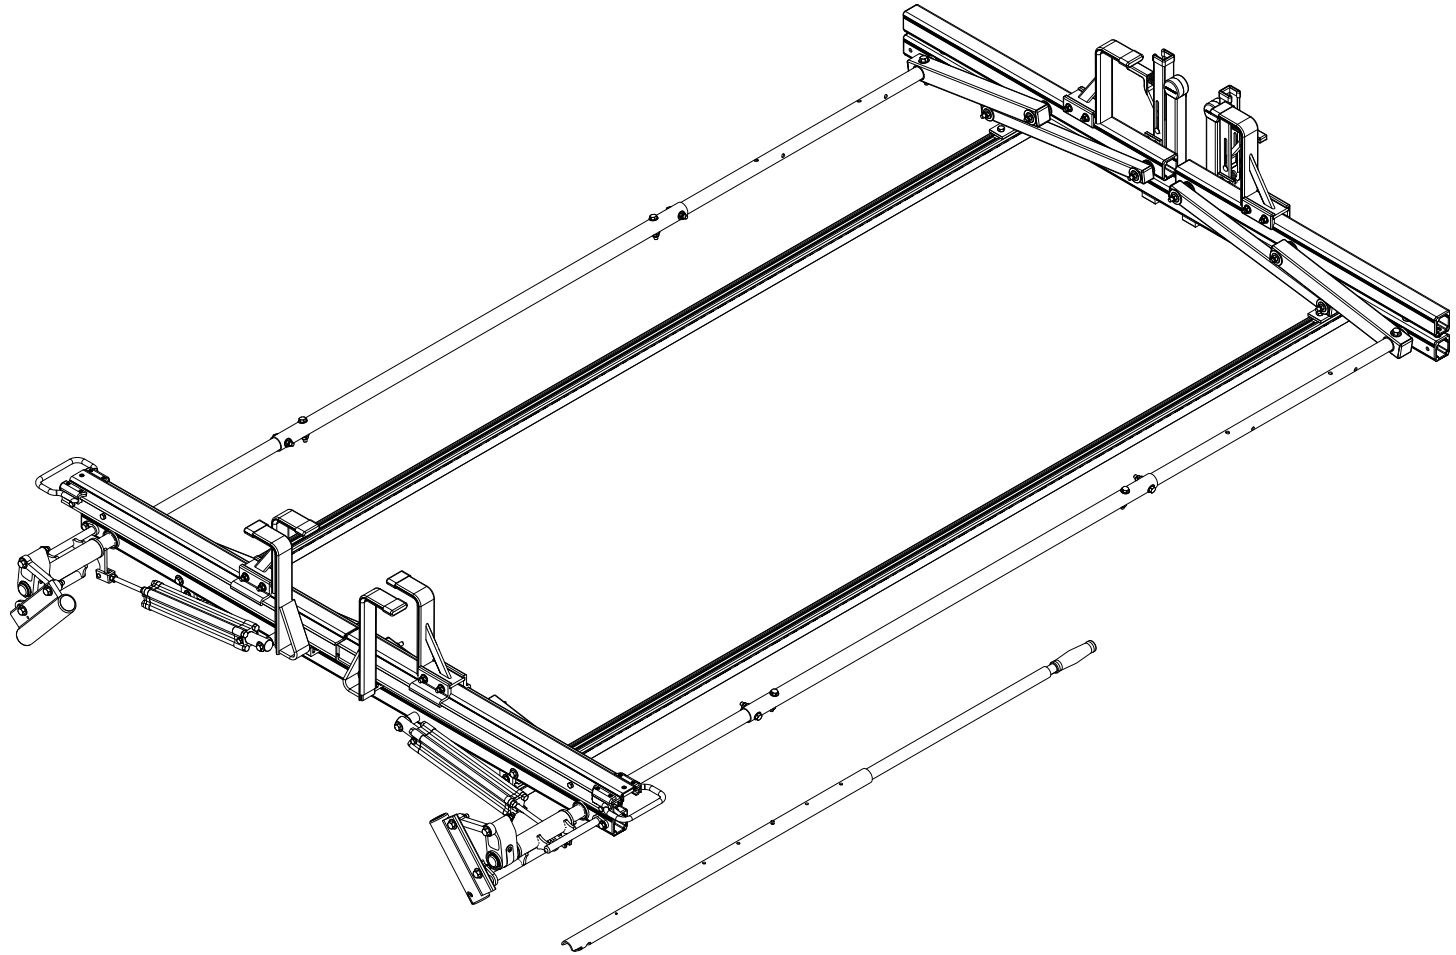

#### Load specifications as shown:

Maximum Ladder Weight LH..... 75 lbs

Maximum Ladder Length LH..... 32 ft

Maximum Ladder Section LH..... 16 ft

Maximum Ladder Weight RH..... 75 lbs

Maximum Ladder Length RH..... 32 ft

Maximum Ladder Section RH..... 16 ft

*\*Mounting Hardware ordered separately*

*\*Note: Mounting Hardware purchased separately. For more information, please contact Sales & Support.*