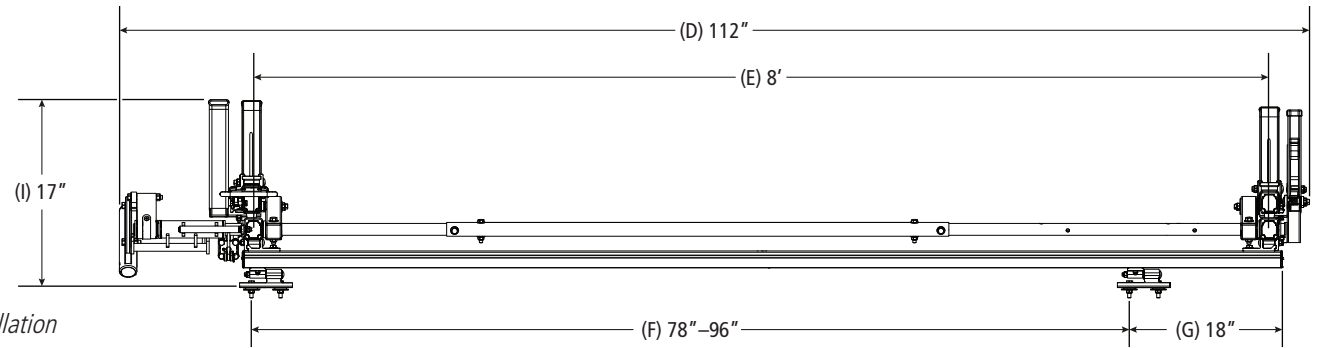

HRR-E-6001

Pickup Rack, Universal

Shown with MPK-0007 for illustrative purposes only

Approximate dimensions as shown:

- A: Maximum Mount Spacing L/R..... 48"
- B: Minimum Mount Spacing L/R..... 36"
- C: Rack Width ..... 69"
- D: Rack Length..... 112"
- E: Crossbar Spacing..... 8'
- F: Mount Spacing F/R (Typ) ..... 78"-96"
- G: Maximum Mount Offset ..... 18"
- H: Mount Spacing F/R (Alt) ..... 60"-96"
- I: Rack Height..... 17"

*Mounting Hardware ordered separately

Typical Installation