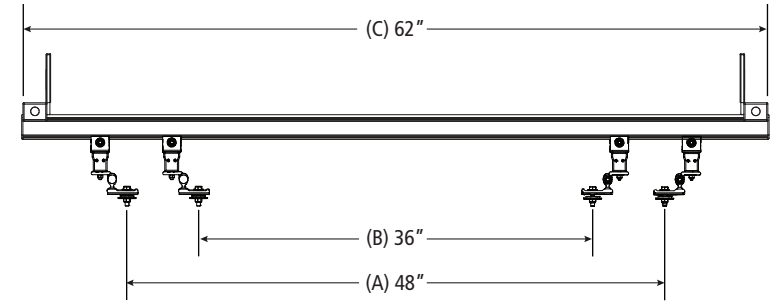

PBB-6001

Pickup Rack, Universal

Shown with MPK-0007 for illustrative purposes only

Approximate dimensions as shown:

- A: Maximum Mount Spacing L/R..... 48"
- B: Minimum Mount Spacing L/R..... 36"
- C: Rack Width ..... 62"
- D: Rack Length..... 99"
- E: Crossbar Spacing..... 8'
- F: Mount Spacing F/R (Typ) ..... 78"–96"
- G: Maximum Mount Offset ..... 18"
- H: Mount Spacing F/R (Alt) ..... 60"–96"
- I: Rack Height..... 11"

*Mounting Hardware ordered separately

Typical Installation