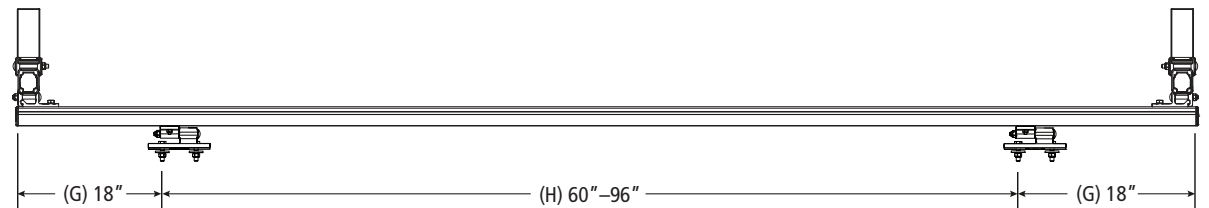

Alternate Installation

*Note: Mounting Hardware purchased separately. For more information, please contact Sales & Support.

Assembly Manual also available:

PBB-6001

USOV-PBB6001-US01 Rev-A 0318