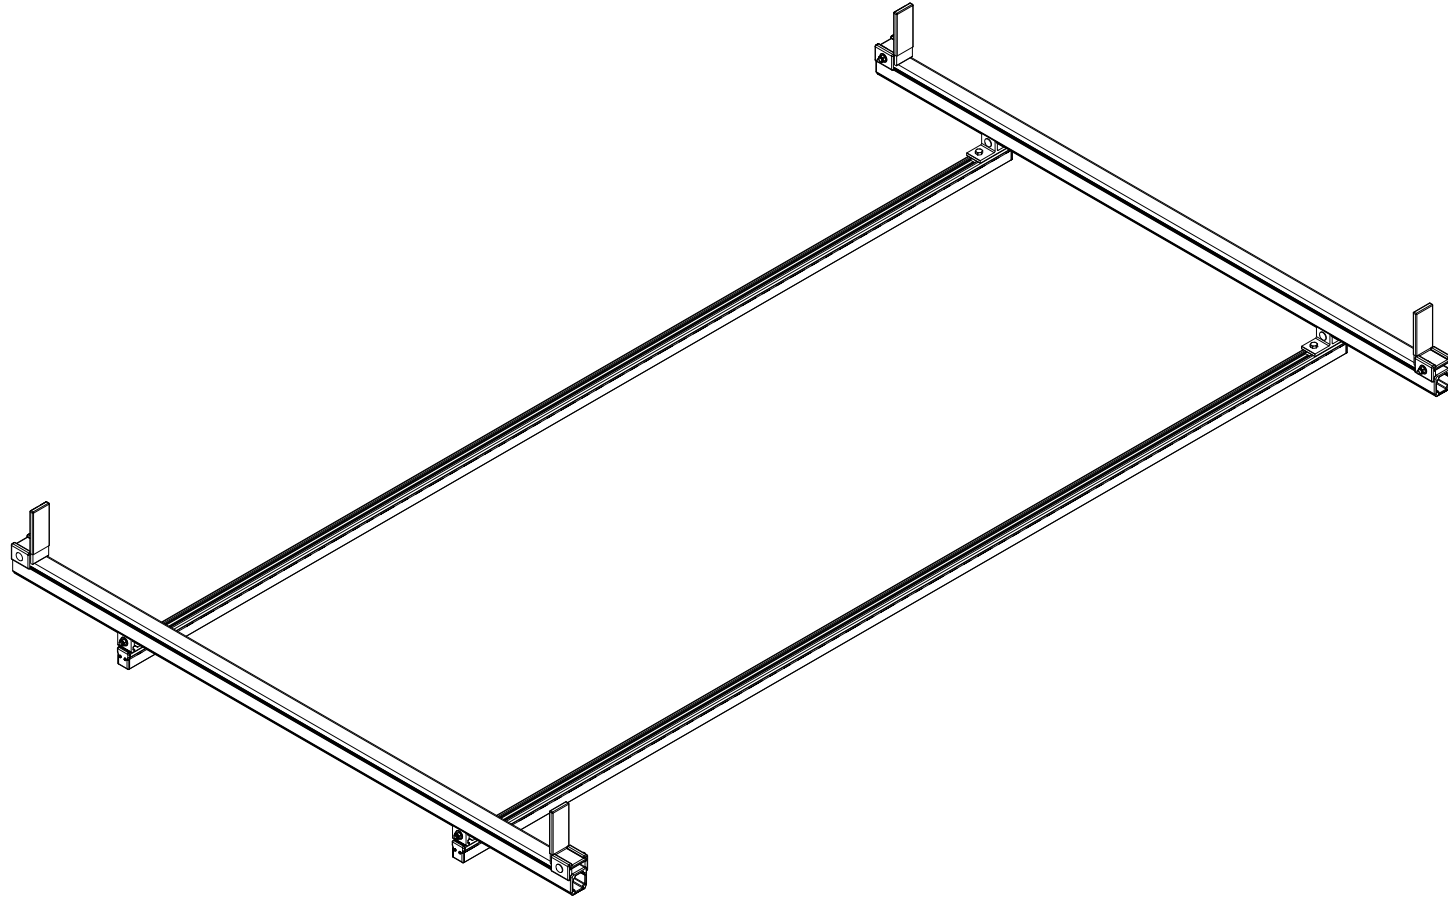

PBB-6001

Pickup Rack, Universal

Dimensional Specifications on Page 2

Configuration as shown:

Base Left/Base Right
Two Crossbars, US Gen4
Finish: White Powder Coat
Rack Weight (empty): 28 lbs

Load specifications as shown:

Maximum Ladder Weight LH..... 100 lbs
Maximum Ladder Length LH..... 32 ft
Maximum Ladder Section LH ..... 16 ft
Maximum Ladder Weight RH ..... 100 lbs
Maximum Ladder Length RH ..... 32 ft
Maximum Ladder Section RH..... 16 ft

*Mounting Hardware ordered separately

*Note: Mounting Hardware purchased separately. For more information, please contact Sales & Support.