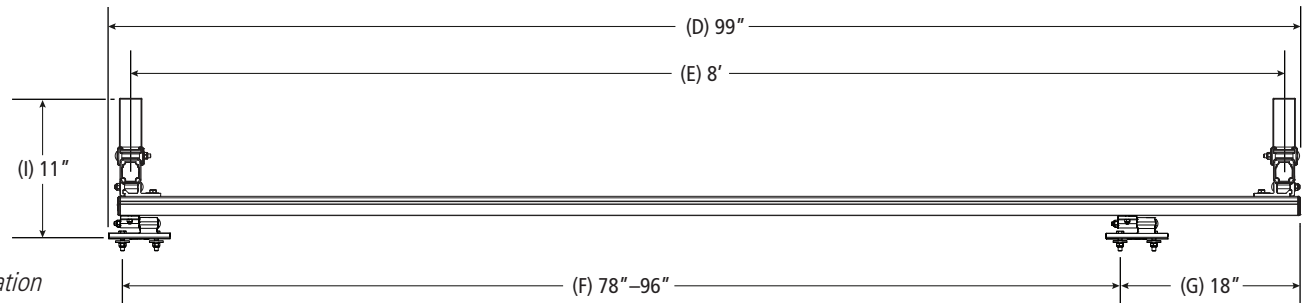

PBB-6001

Pickup Rack, Universal

Shown with MPK-0007 for illustrative purposes only

Approximate dimensions as shown:

- A: Maximum Mount Spacing L/R..... 48"
- B: Minimum Mount Spacing L/R..... 36"
- C: Rack Width ..... 62"
- D: Rack Length..... 99"
- E: Crossbar Spacing..... 8'
- F: Mount Spacing F/R (Typ) ..... 78"–96"
- G: Maximum Mount Offset ..... 18"
- H: Mount Spacing F/R (Alt) ..... 60"–96"
- I: Rack Height..... 11"

*Mounting Hardware ordered separately

Typical Installation