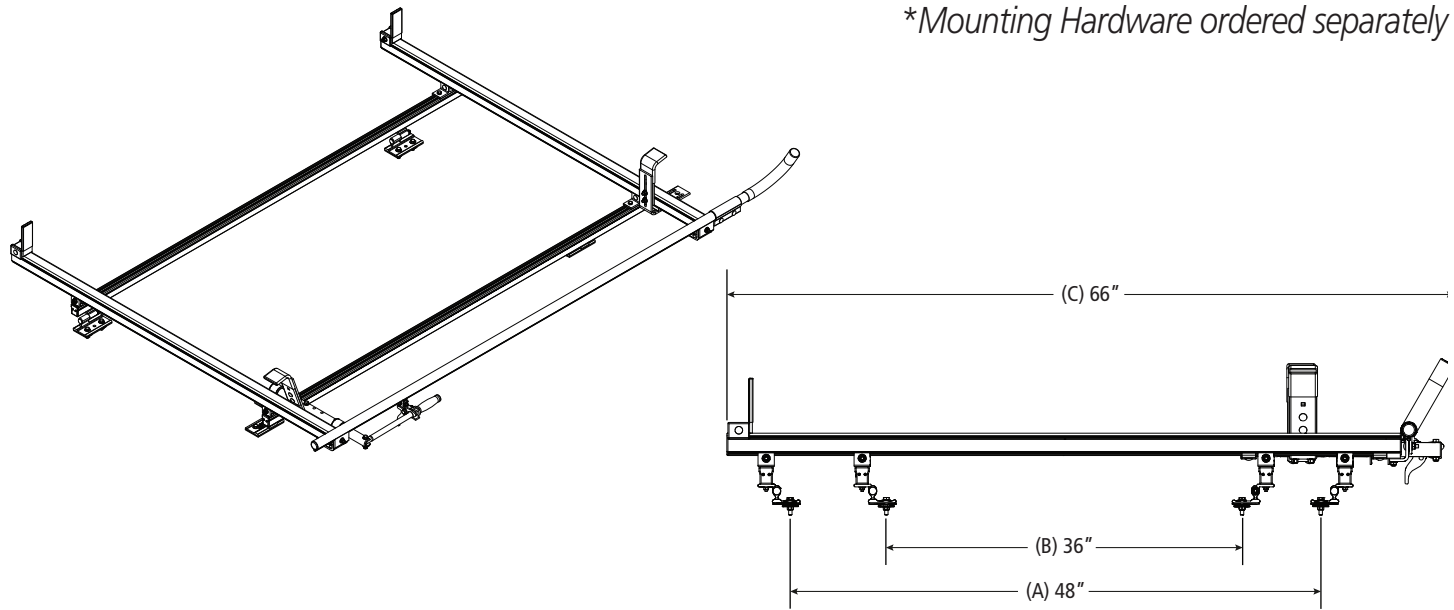

PBC-6000

Pickup Rack, Universal

Shown with MPK-0007 for illustrative purposes only

Approximate dimensions as shown:

- A: Maximum Mount Spacing L/R..... 48"
- B: Minimum Mount Spacing L/R..... 36"
- C: Rack Width ..... 66"
- D: Rack Length..... 91"
- E: Crossbar Spacing..... 6'
- F: Mount Spacing F/R (Typ) ..... 58"–76"
- G: Maximum Mount Offset ..... 18"
- H: Mount Spacing F/R (Alt) ..... 40"–76"
- I: Rack Height..... 14"

*Mounting Hardware ordered separately