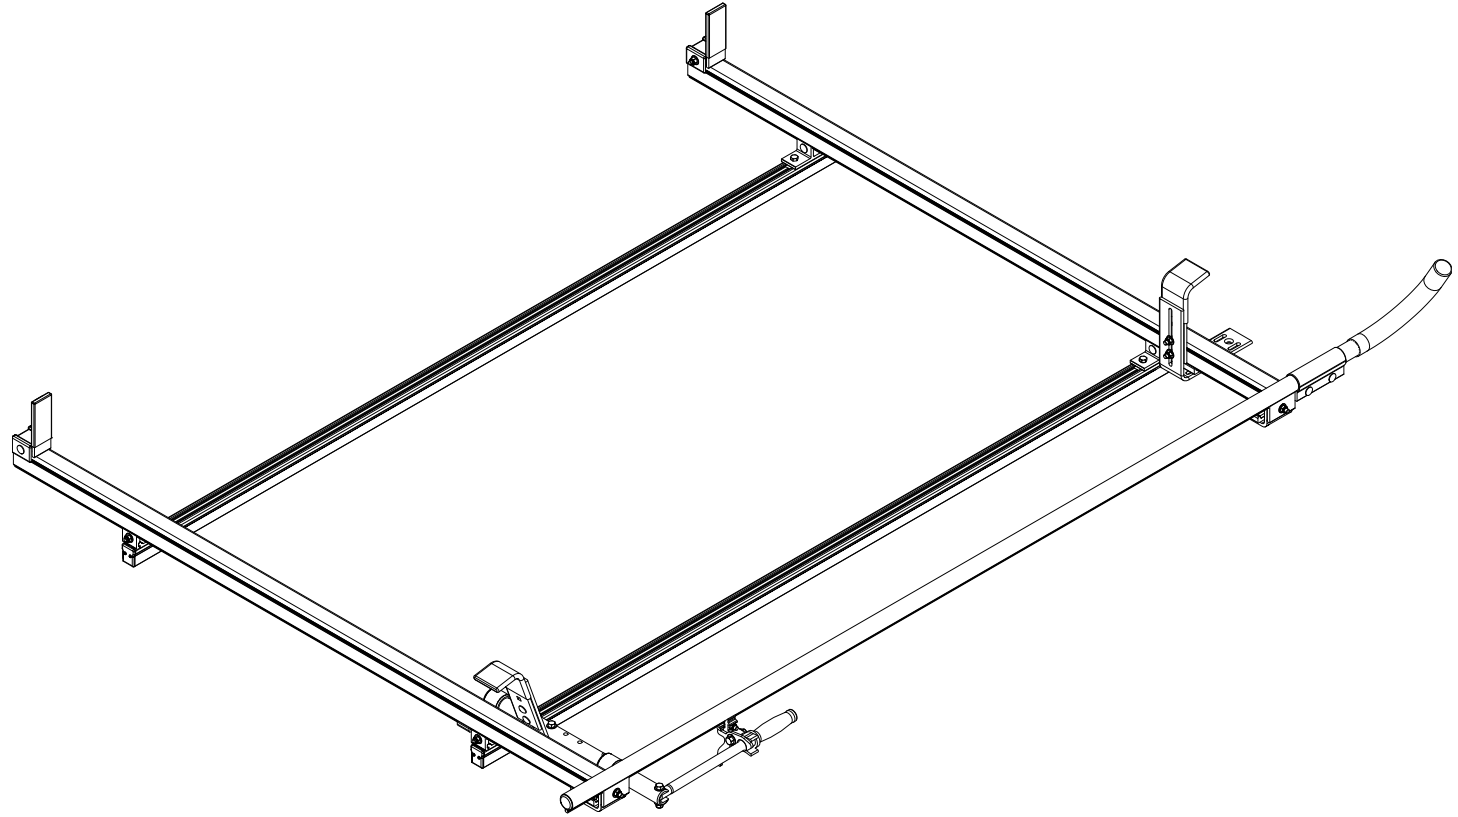

PBC-6000

Pickup Rack, Universal

Dimensional Specifications on Page 2

Configuration as shown:

Base Left/Clamp Down Right
Two Crossbars, US Gen4
Finish: White Powder Coat
Rack Weight (empty): 36 lbs

Load specifications as shown:

Maximum Ladder Weight LH..... 100 lbs
Maximum Ladder Length LH..... 24 ft
Maximum Ladder Section LH ..... 12 ft
Maximum Ladder Weight RH ..... 100 lbs
Maximum Ladder Length RH ..... 24 ft
Maximum Ladder Section RH..... 12 ft

*Mounting Hardware ordered separately

*Note: Mounting Hardware purchased separately. For more information, please contact Sales & Support.