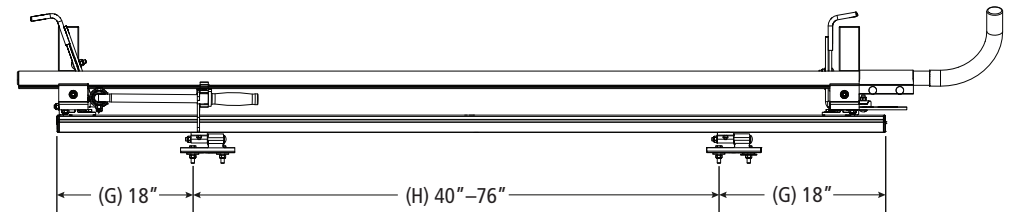

Alternate Installation