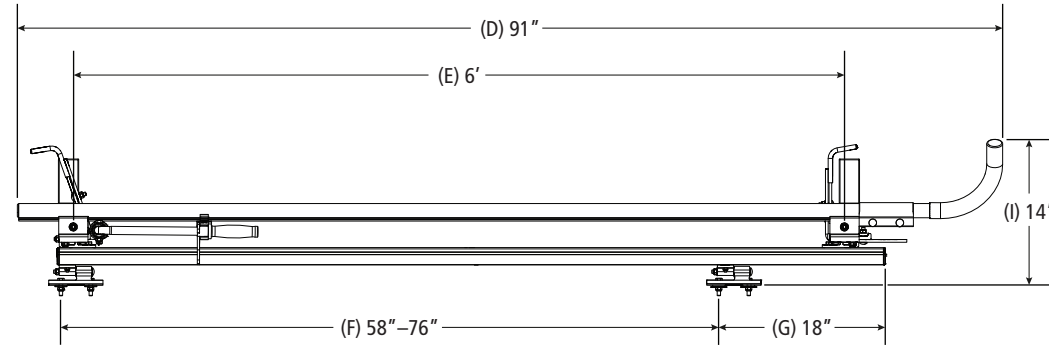

Typical Installation