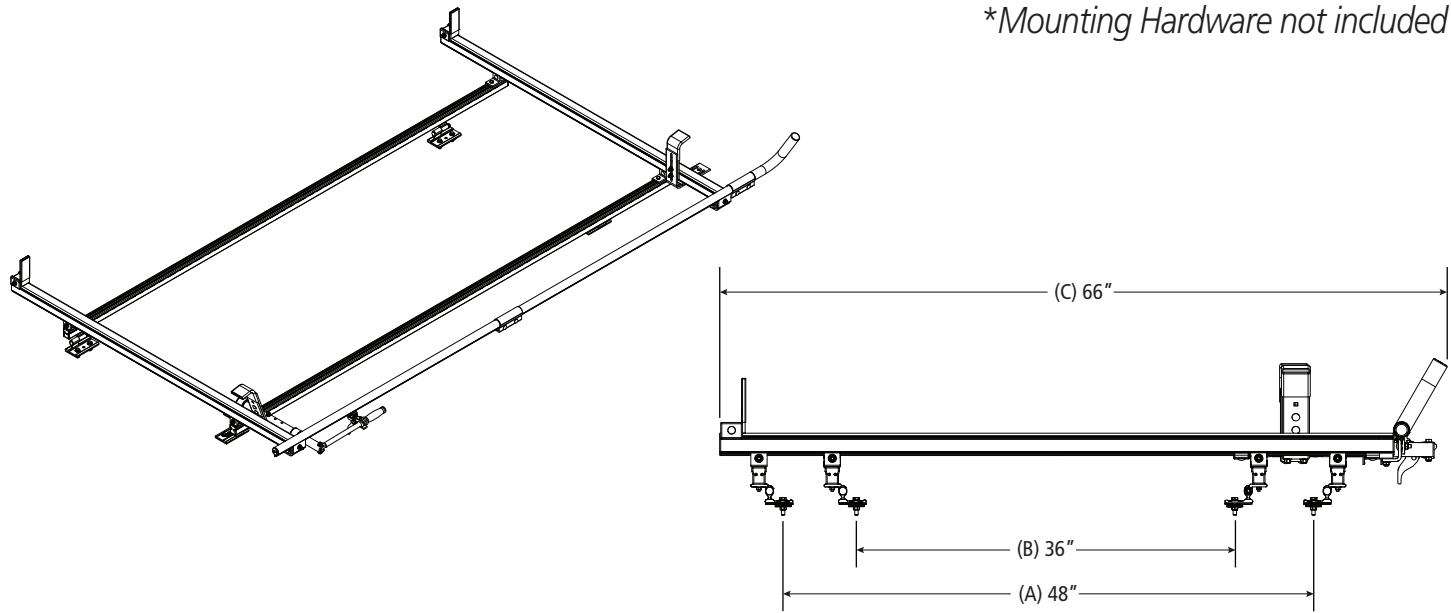

PBC-6001

Pickup Rack, Universal

Shown with MPK-0007 for illustrative purposes only

Approximate dimensions as shown:

- A: Maximum Mount Spacing L/R..... 48"
- B: Minimum Mount Spacing L/R..... 36"
- C: Rack Width ..... 66"
- D: Rack Length..... 115"
- E: Crossbar Spacing..... 8'
- F: Mount Spacing F/R (Typ) ..... 78"-96"
- G: Maximum Mount Offset ..... 18"
- H: Mount Spacing F/R (Alt) ..... 60"-96"
- I: Rack Height..... 14"

*Mounting Hardware not included

Typical Installation