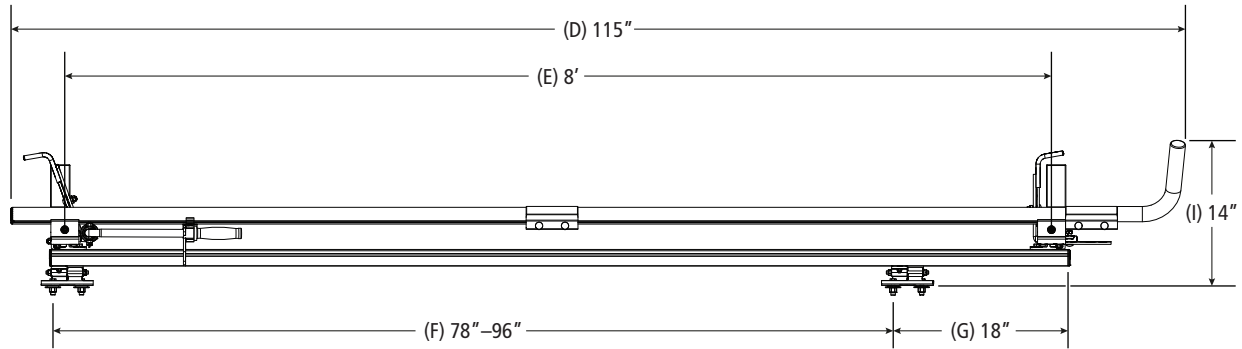

PBC-6001

Pickup Rack, Universal

Shown with MPK-0007 for illustrative purposes only

Approximate dimensions as shown:

- A: Maximum Mount Spacing L/R..... 48"
- B: Minimum Mount Spacing L/R..... 36"
- C: Rack Width ..... 66"
- D: Rack Length..... 115"
- E: Crossbar Spacing..... 8'
- F: Mount Spacing F/R (Typ) ..... 78"-96"
- G: Maximum Mount Offset ..... 18"
- H: Mount Spacing F/R (Alt) ..... 60"-96"
- I: Rack Height..... 14"

*Mounting Hardware not included

Typical Installation