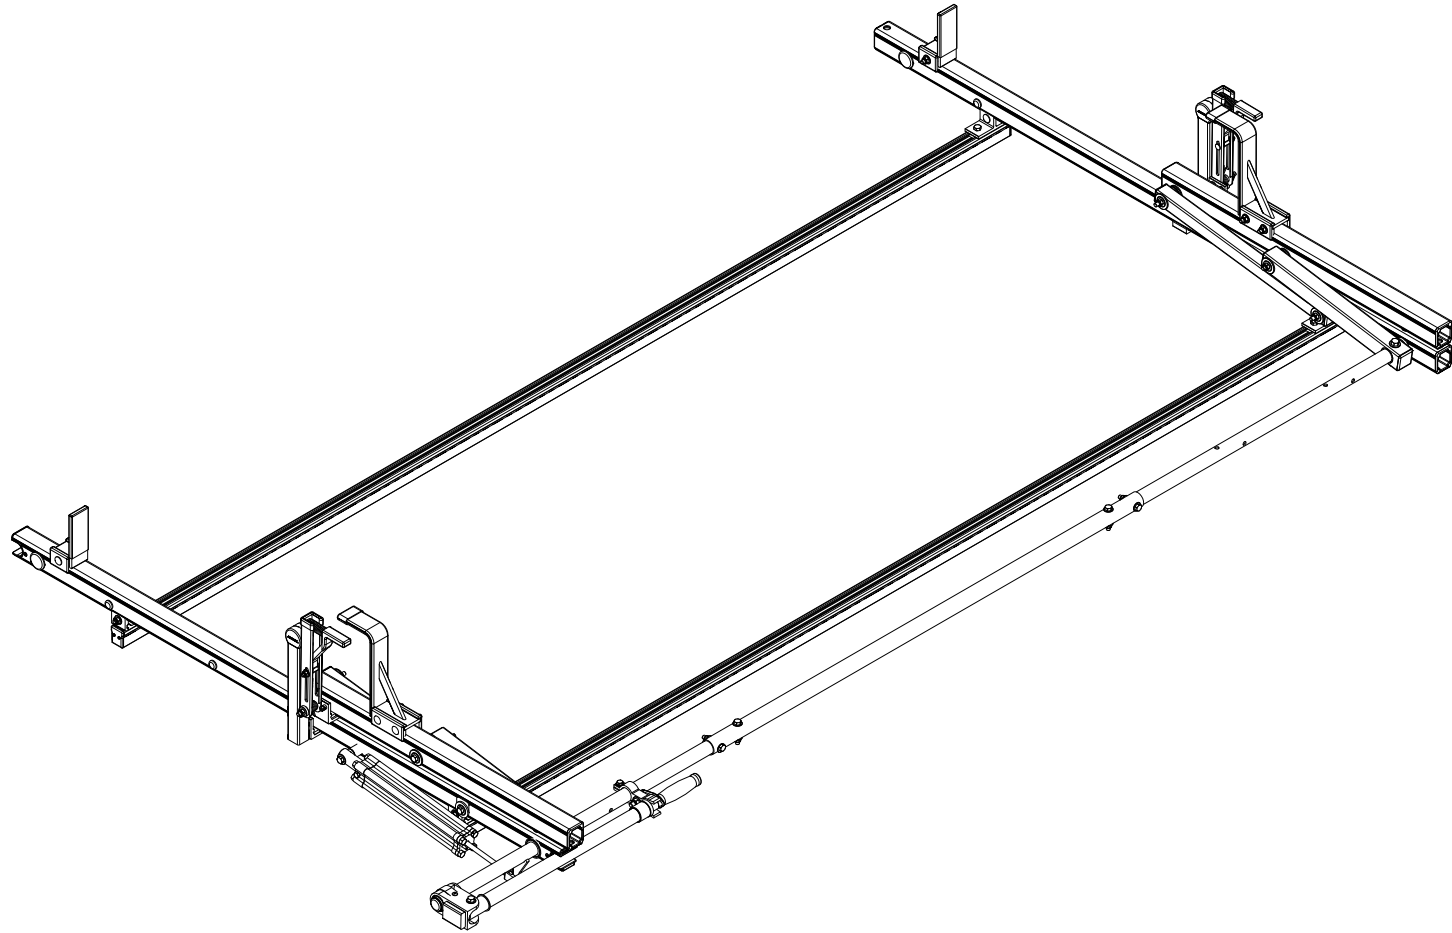

PBR-6001

Pickup Rack, Universal

Dimensional Specifications on Page 2

Configuration as shown:

Base Left/Rotation Right
Two Crossbars, US Gen4
Finish: White Powder Coat
Rack Weight (empty): 63 lbs

Load specifications as shown:

Maximum Ladder Weight LH..... 100 lbs
Maximum Ladder Length LH..... 32 ft
Maximum Ladder Section LH ..... 16 ft
Maximum Ladder Weight RH ..... 75 lbs
Maximum Ladder Length RH ..... 32 ft
Maximum Ladder Section RH..... 16 ft

*Mounting Hardware ordered separately

*Note: Mounting Hardware purchased separately. For more information, please contact Sales & Support.