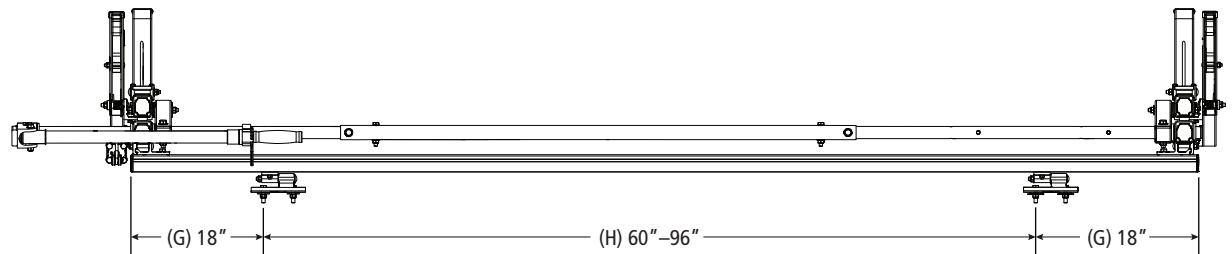

*Note: Mounting Hardware purchased separately. For more information, please contact Sales & Support.

Assembly Manual also available:

PBR-6001

USOV-PBR6001-US01 Rev-A 0118