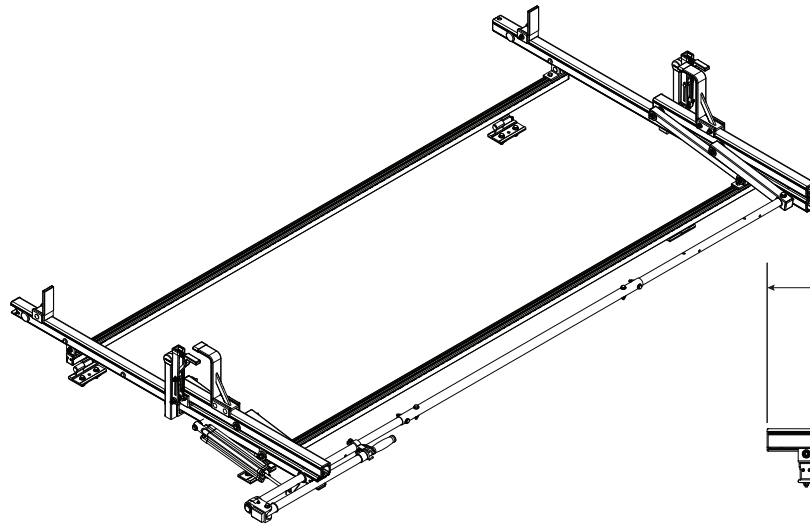

PBR-6001

Pickup Rack, Universal

Shown with MPK-0007 for illustrative purposes only

Approximate dimensions as shown:

- A: Maximum Mount Spacing L/R..... 48"
- B: Minimum Mount Spacing L/R..... 36"
- C: Rack Width ..... 62"
- D: Rack Length..... 112"
- E: Crossbar Spacing..... 8'
- F: Mount Spacing F/R (Typ) ..... 78"-96"
- G: Maximum Mount Offset ..... 18"
- H: Mount Spacing F/R (Alt) ..... 60"-96"
- I: Rack Height..... 14"

*Mounting Hardware ordered separately