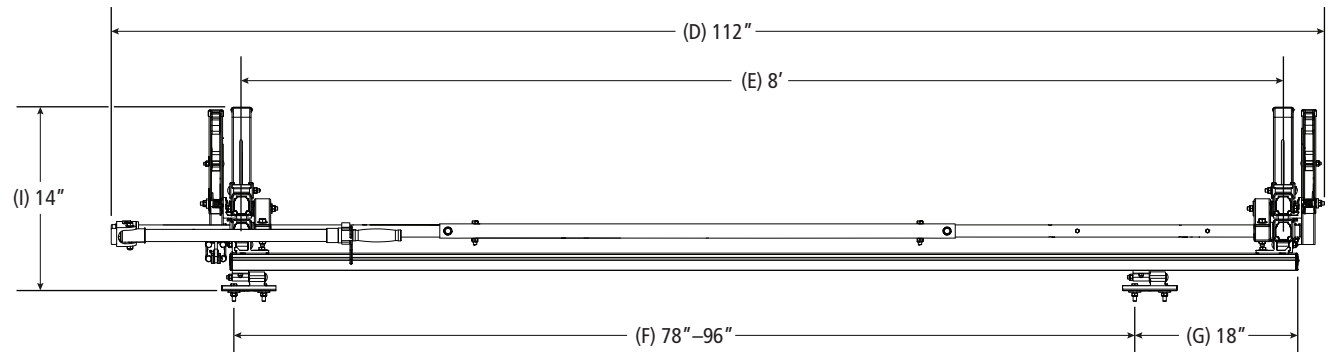

*Note: Mounting Hardware purchased separately. For more information, please contact Sales & Support.

Assembly Manual also available:

PBR-6001

USOV-PBR6001-US01 Rev-A 0118