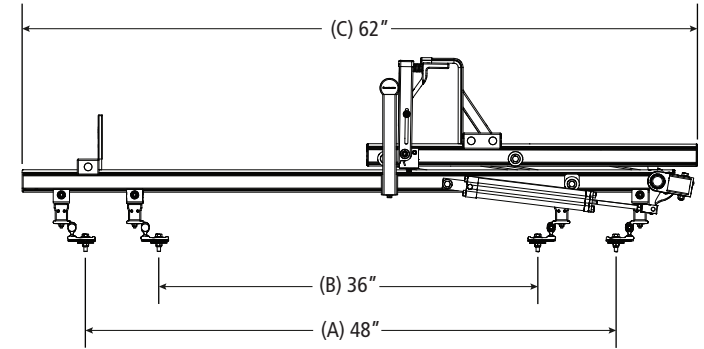

*Note: Mounting Hardware purchased separately. For more information, please contact Sales & Support.

Assembly Manual also available:

PBR-6001

USOV-PBR6001-US01 Rev-A 0118