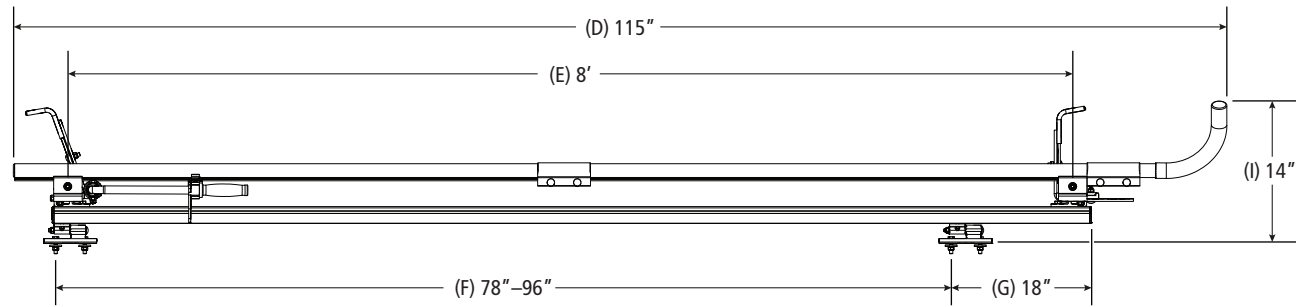

Typical Installation