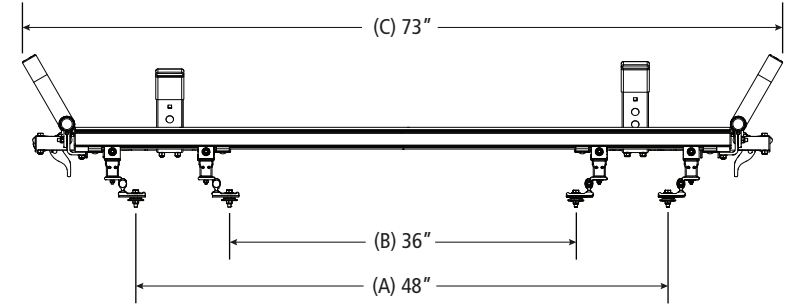

PCC-6001

Pickup Rack, Universal

Dimensional Specifications on Page 2

Configuration as shown:

Clamp Down Left/Clamp Down Right

Two Crossbars, US Gen4

Finish: White Powder Coat

Rack Weight (empty): 52 lbs

Load specifications as shown:

Maximum Ladder Weight LH..... 100 lbs

Maximum Ladder Length LH..... 32 ft

Maximum Ladder Section LH 16 ft

Maximum Ladder Weight RH 100 lbs

Maximum Ladder Length RH 32 ft

Maximum Ladder Section RH..... 16 ft

*Mounting Hardware ordered separately

*Note: Mounting Hardware purchased separately. For more information, please contact Sales & Support.

PCC-6001

Pickup Rack, Universal

Shown with MPK-0007 for illustrative purposes only

Approximate dimensions as shown:

- A: Maximum Mount Spacing L/R..... 48"
- B: Minimum Mount Spacing L/R..... 36"
- C: Rack Width 73"
- D: Rack Length..... 115"
- E: Crossbar Spacing..... 8'
- F: Mount Spacing F/R (Typ) 78"–96"
- G: Maximum Mount Offset 18"
- H: Mount Spacing F/R (Alt) 60"–96"
- I: Rack Height..... 14"