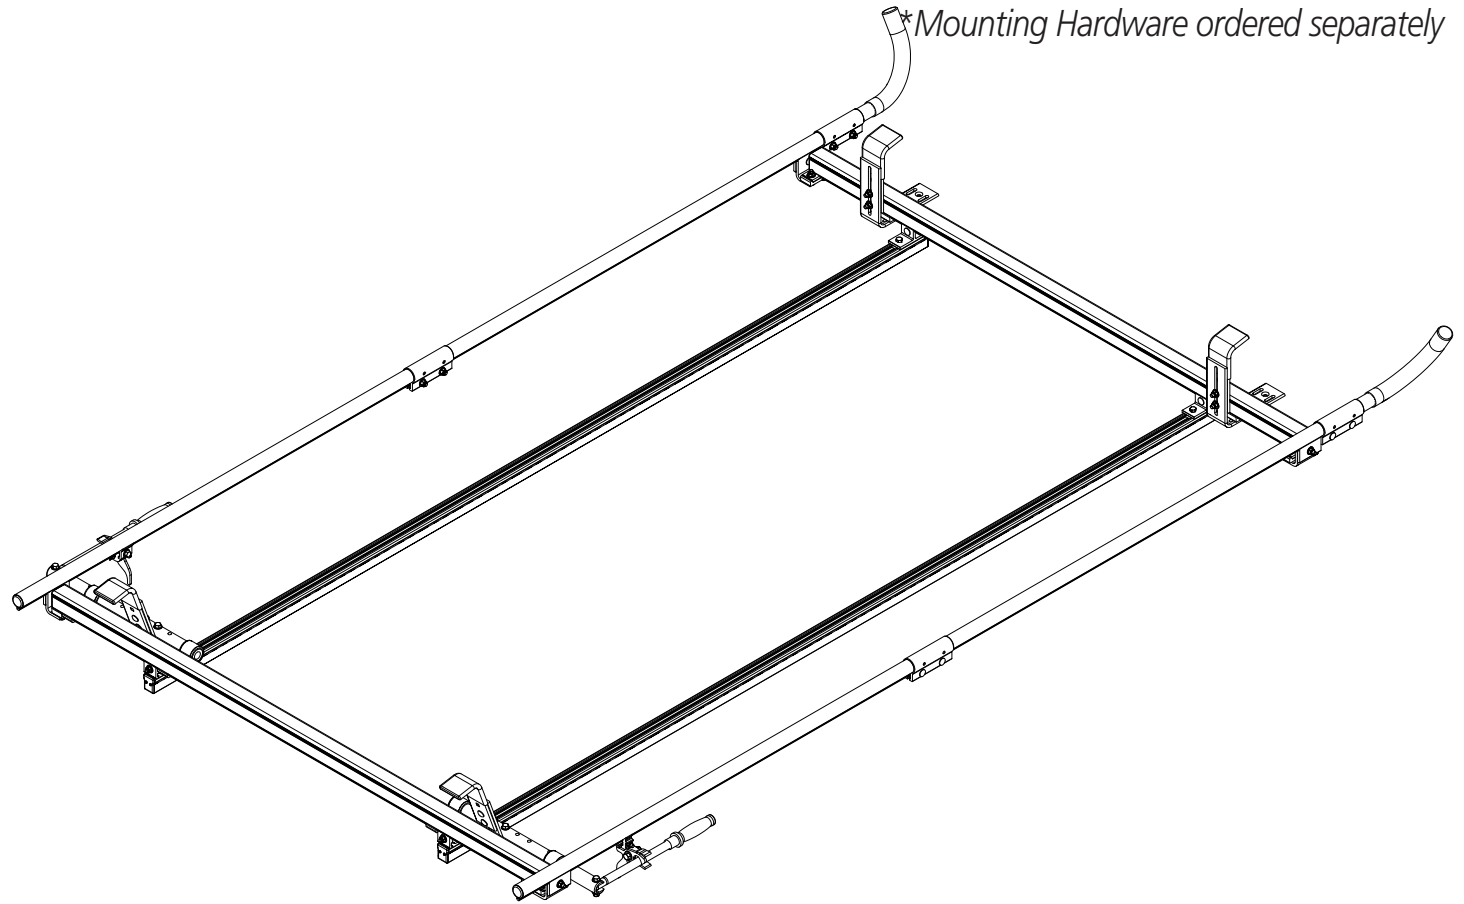

PCC-6001

Pickup Rack, Universal

Dimensional Specifications on Page 2

Configuration as shown:

Clamp Down Left/Clamp Down Right

Two Crossbars, US Gen4

Finish: White Powder Coat

Rack Weight (empty): 52 lbs

Load specifications as shown:

Maximum Ladder Weight LH..... 100 lbs

Maximum Ladder Length LH..... 32 ft

Maximum Ladder Section LH 16 ft

Maximum Ladder Weight RH 100 lbs

Maximum Ladder Length RH 32 ft

Maximum Ladder Section RH..... 16 ft