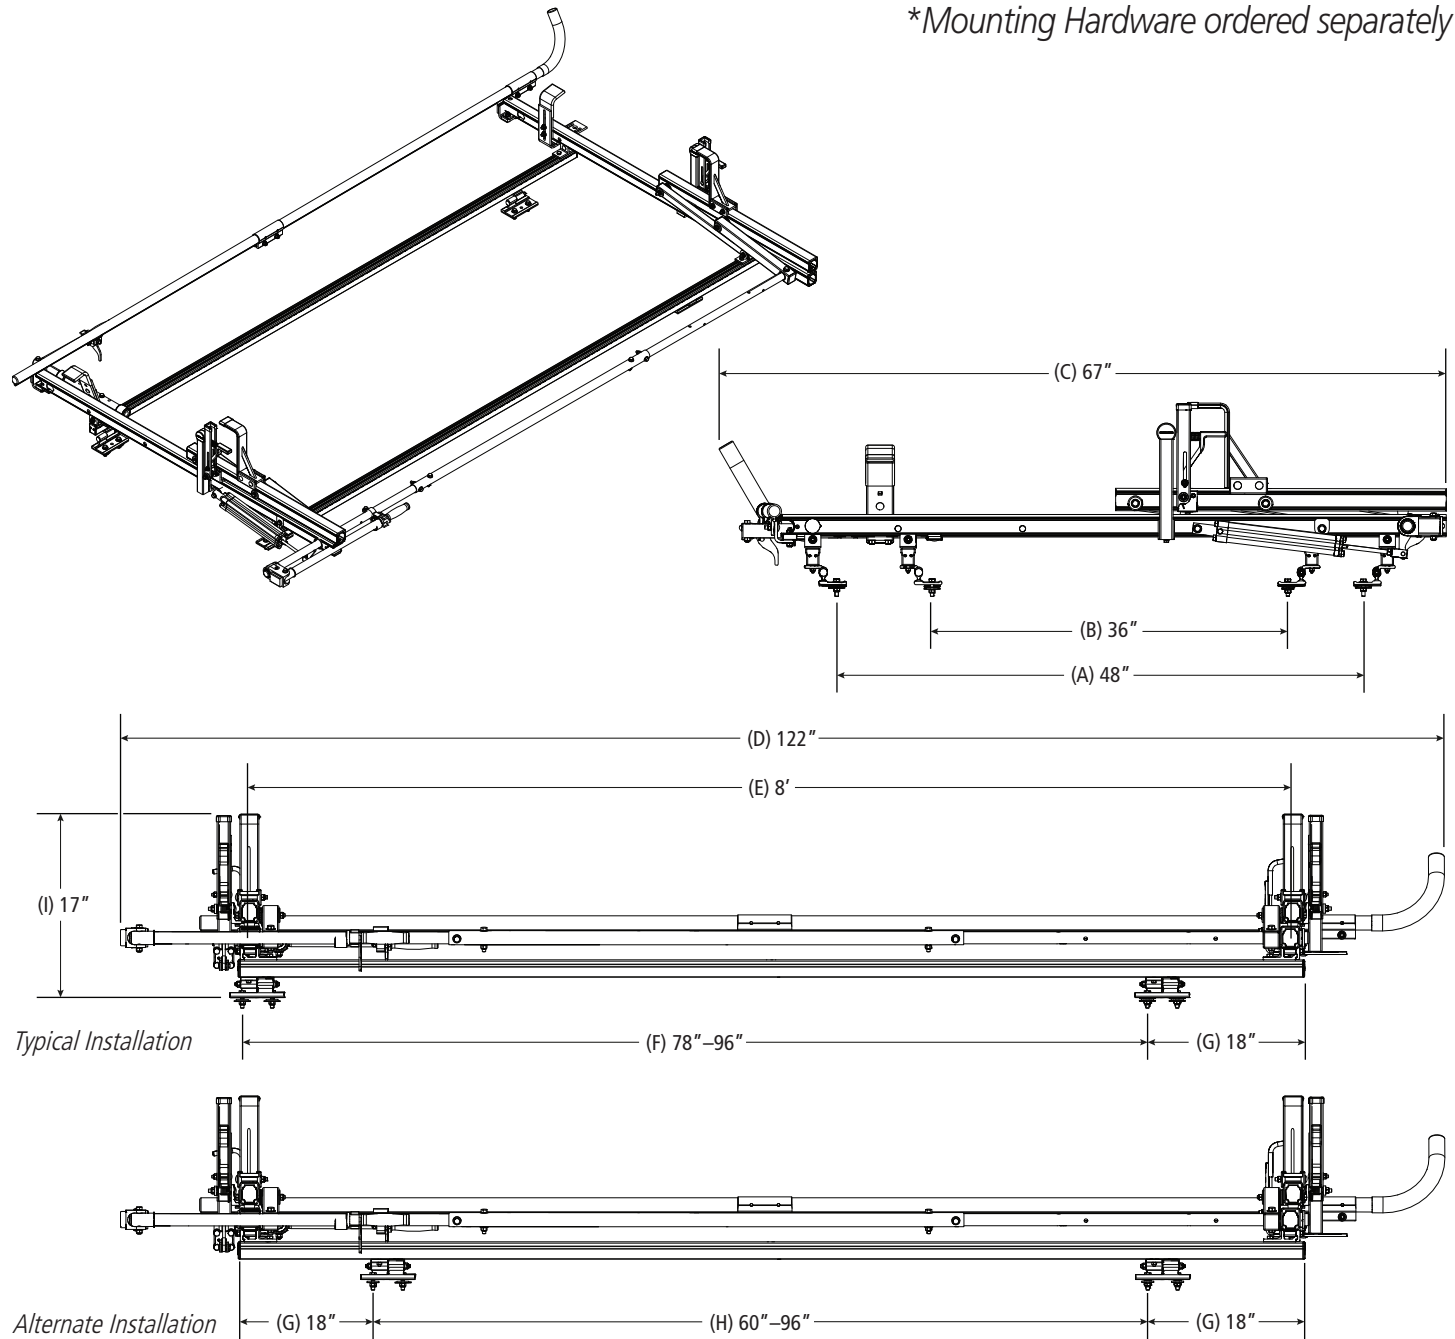

PCR-6001

Pickup Rack, Universal

Shown with MPK-0007 for illustrative purposes only

Approximate dimensions as shown:

- A: Maximum Mount Spacing L/R..... 48"
- B: Minimum Mount Spacing L/R..... 36"
- C: Rack Width ..... 67"
- D: Rack Length..... 122"
- E: Crossbar Spacing..... 8'
- F: Mount Spacing F/R (Typ) ..... 78"-96"
- G: Maximum Mount Offset ..... 18"
- H: Mount Spacing F/R (Alt) ..... 60"-96"
- I: Rack Height..... 17"

*Mounting Hardware ordered separately

*Note: Mounting Hardware purchased separately. For more information, please contact Sales & Support.

**Note: Dimensions may vary depending on topper reinforcing plate locations.

Assembly Manual also available:

PCR-6001

USOV-PCR6001-US01 Rev-A 0118