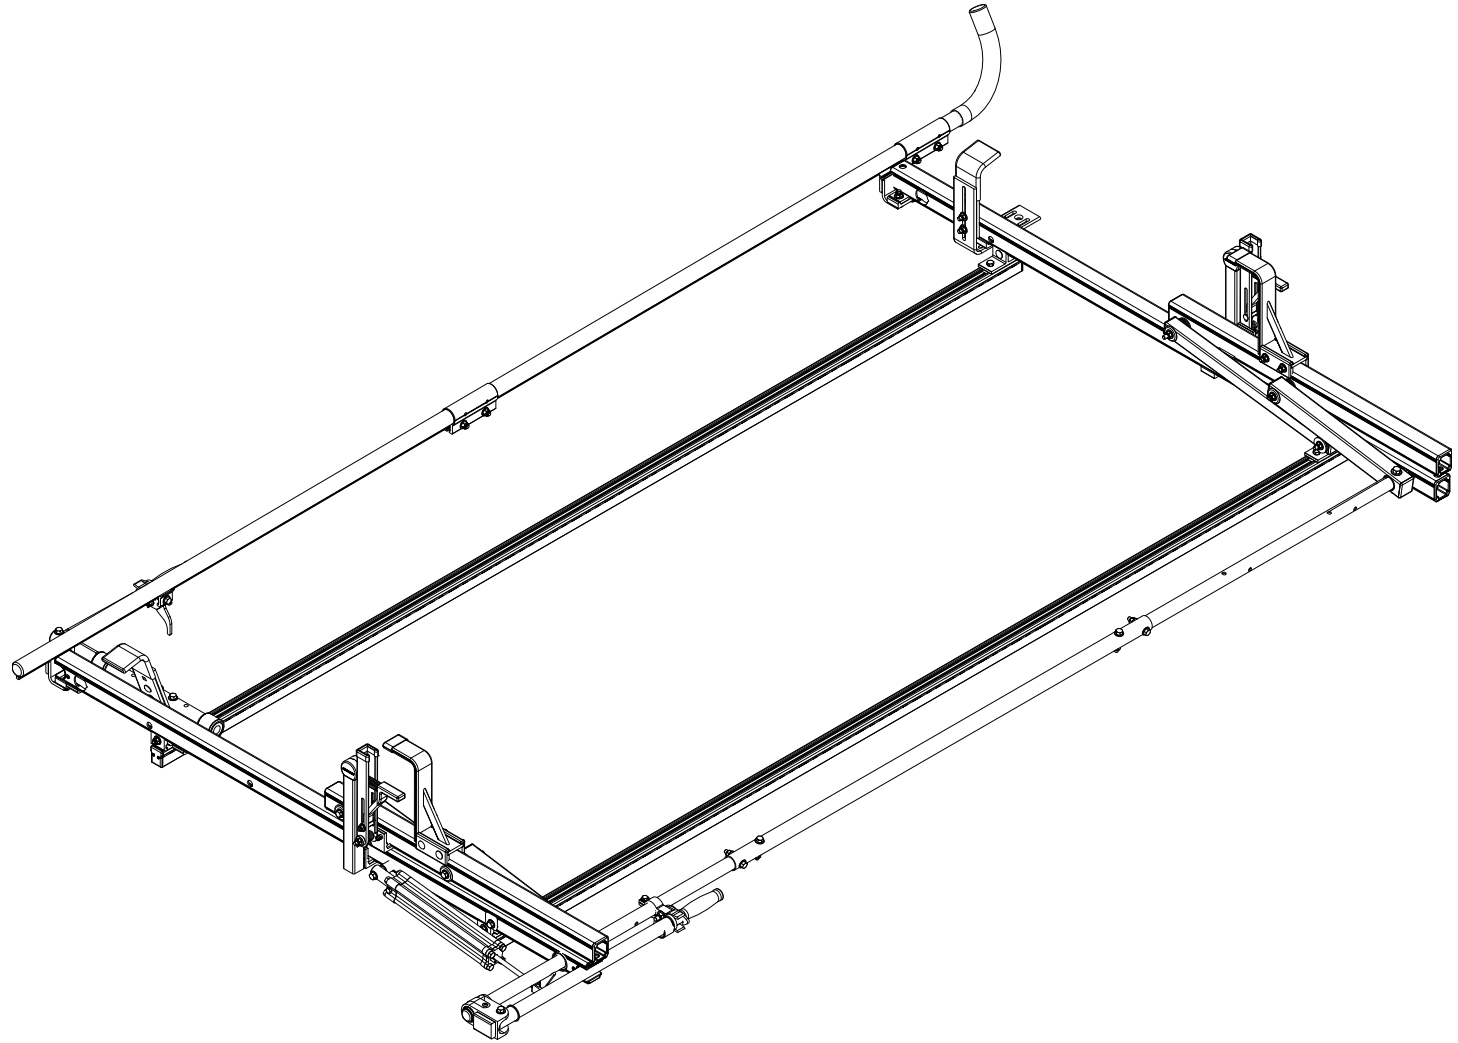

PCR-6001

Pickup Rack, Universal

Dimensional Specifications on Page 2

Configuration as shown:

Clamp Down Left/Rotation Right

Two Crossbars, US Gen4

Finish: White Powder Coat

Rack Weight (empty): 75 lbs

Load specifications as shown:

Maximum Ladder Weight LH..... 100 lbs

Maximum Ladder Length LH..... 32 ft

Maximum Ladder Section LH ..... 16 ft

Maximum Ladder Weight RH ..... 75 lbs

Maximum Ladder Length RH ..... 32 ft

Maximum Ladder Section RH..... 16 ft

*Mounting Hardware ordered separately

*Note: Mounting Hardware purchased separately. For more information, please contact Sales & Support.