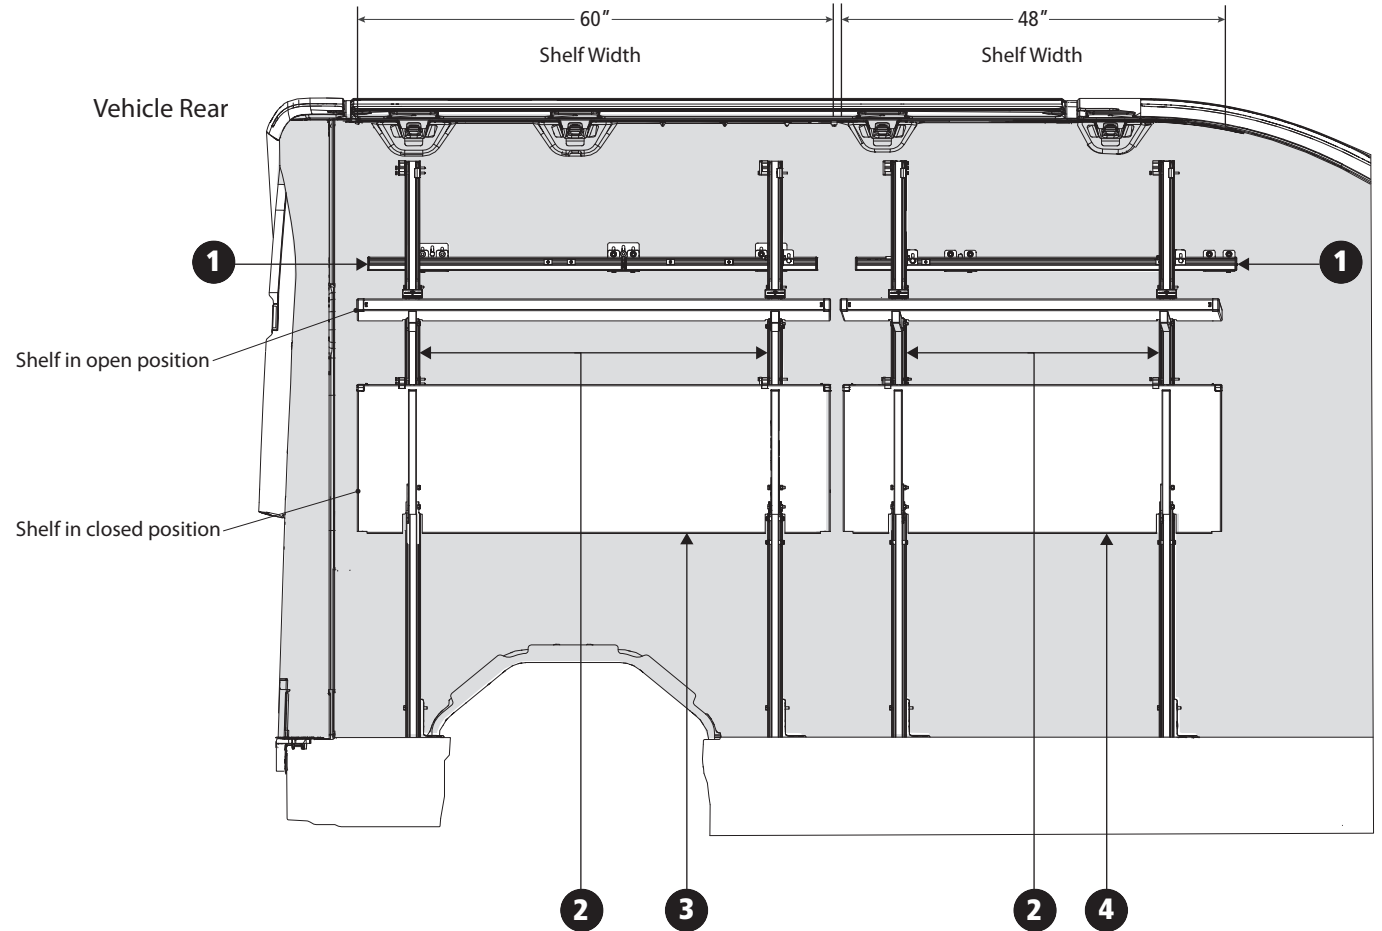

CS-FT33-01 Cantilever Shelving Ford Transit High Roof 148" Wheel Base

Driver Side Layout
Required Assemblies:

CALLOUT NUMBER	PRODUCT NUMBER	QTY
1	CSM-1001	1
2	CSU-3001	4
3	CSS-5007	1
4	CSS-5006	1

DRIVER SIDE

CS-FT33-01 Cantilever Shelving Ford Transit High Roof 148" Wheel Base

Passenger Side Layout
Required Assemblies:

CALLOUT NUMBER	PRODUCT NUMBER	QTY
1	CSM-1001	1
2	CSU-3001	2
3	CSS-5007	1

PASSENGER SIDE