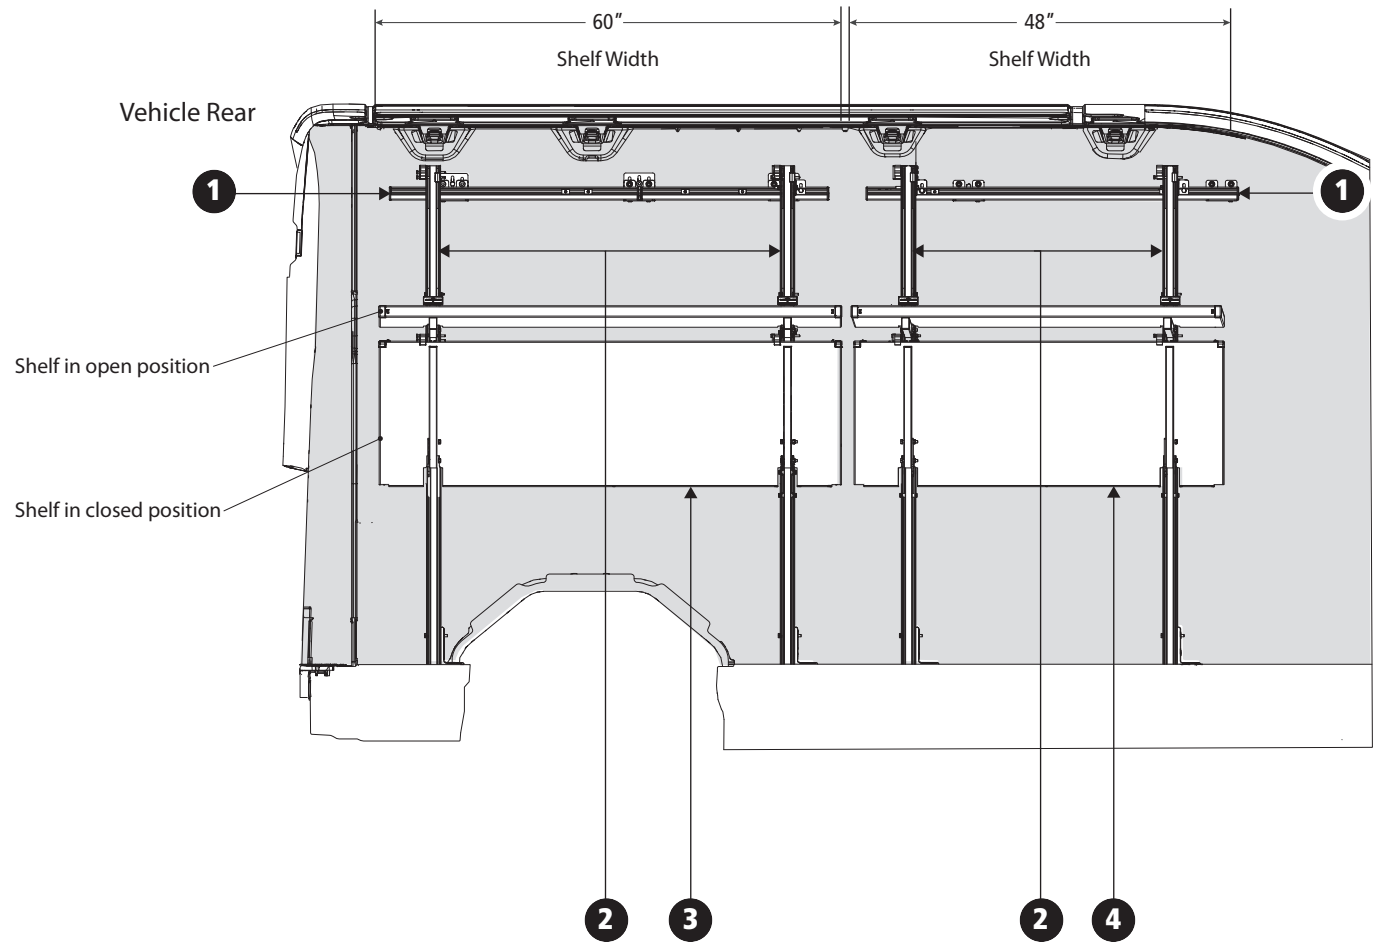

CS-FT32-01 Cantilever Shelving Ford Transit Mid Roof 148" Wheel Base

Driver Side Layout
Required Assemblies:

CALLOUT NUMBER	PRODUCT NUMBER	QTY
1	CSM-1001	1
2	CSU-3002	4
3	CSS-5007	1
4	CSS-5006	1

DRIVER SIDE

CS-FT32-01 Cantilever Shelving Ford Transit Mid Roof 148" Wheel Base

Passenger Side Layout
Required Assemblies:

CALLOUT NUMBER	PRODUCT NUMBER	QTY
1	CSM-1001	1
2	CSU-3002	2
3	CSS-5007	1

PASSENGER SIDE