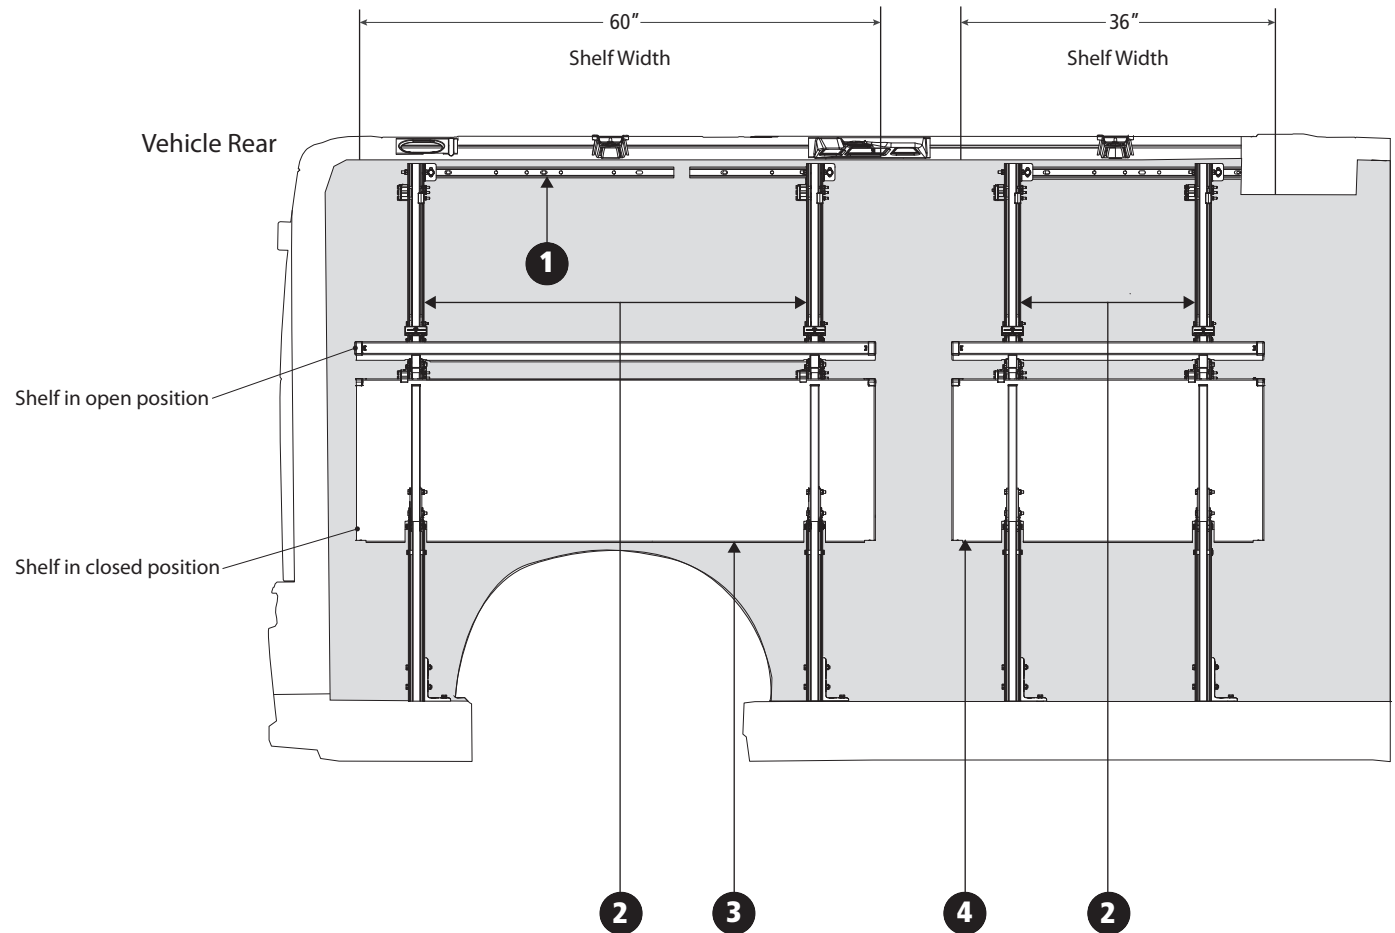

CS-PM21-01 Cantilever Shelving ProMaster Low Roof 136" Wheel Base

Driver Side Layout
Required Assemblies:

CALLOUT NUMBER	PRODUCT NUMBER	QTY
1	CSM-1014	1
2	CSU-3015	4
3	CSS-5007	1
4	CSS-5005	1

DRIVER SIDE

CS-PM21-01 Cantilever Shelving ProMaster Low Roof 136" Wheel Base

Passenger Side Layout
Required Assemblies:

CALLOUT NUMBER	PRODUCT NUMBER	QTY
1	CSM-1014	1
2	CSU-3015	2
3	CSS-5007	1

PASSENGER SIDE