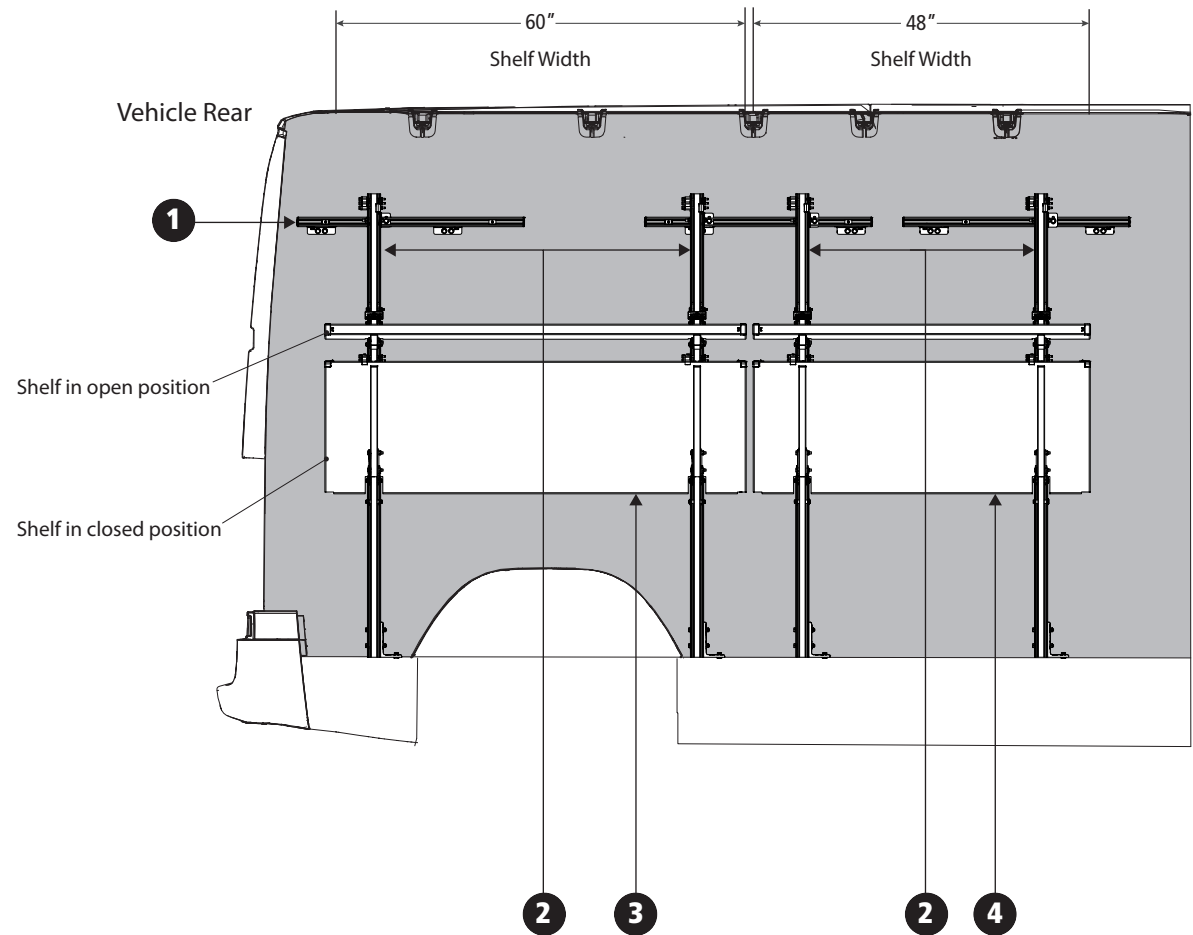

CS-SP22-01 Cantilever Shelving Mercedes Sprinter 144" Wheel Base

Driver Side Layout
Required Assemblies:

CALLOUT NUMBER	PRODUCT NUMBER	QTY
1	CSM-1002	1
2	CSU-3002	4
3	CSS-5007	1
4	CSS-5006	1

DRIVER SIDE

CS-SP22-01 Cantilever Shelving Mercedes Sprinter 144" Wheel Base

Passenger Side Layout
Required Assemblies:

CALLOUT NUMBER	PRODUCT NUMBER	QTY
1	CSM-1002	1
2	CSU-3002	2
3	CSS-5007	1

PASSENGER SIDE