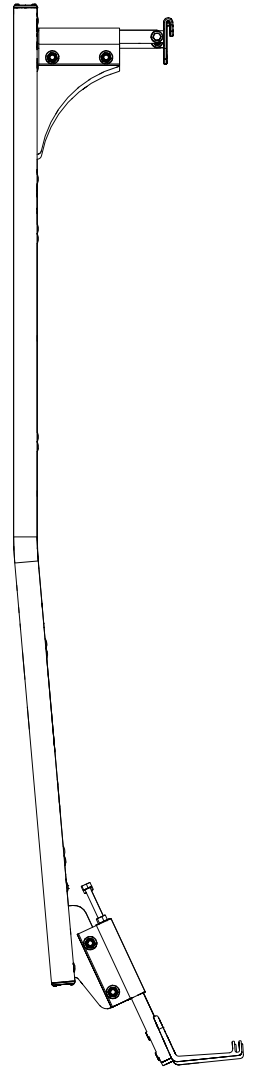

PRIME DESIGN™

A Safe Fleet Brand

AAL-8010

2015+ Ford Transit-H1 Rear Door Access Ladder

Dimensional Specifications on Page 2

Configuration as shown:

AAL-8010 (Clear Anodized)

AAL-8010-BLK (Black Anodized)

Vehicle-Specific Mounting Bracket System

Overall Weight (empty): 16 lbs

AAL-8010

2015+ Ford Transit-H1 Rear Door Access Ladder

Approximate dimensions as shown:

- A: Overall Ladder Width 15"
- B: Usable Ladder Width 11.75"
- C: Ladder Height 54"
- D: Door Seam Offset 3.125"