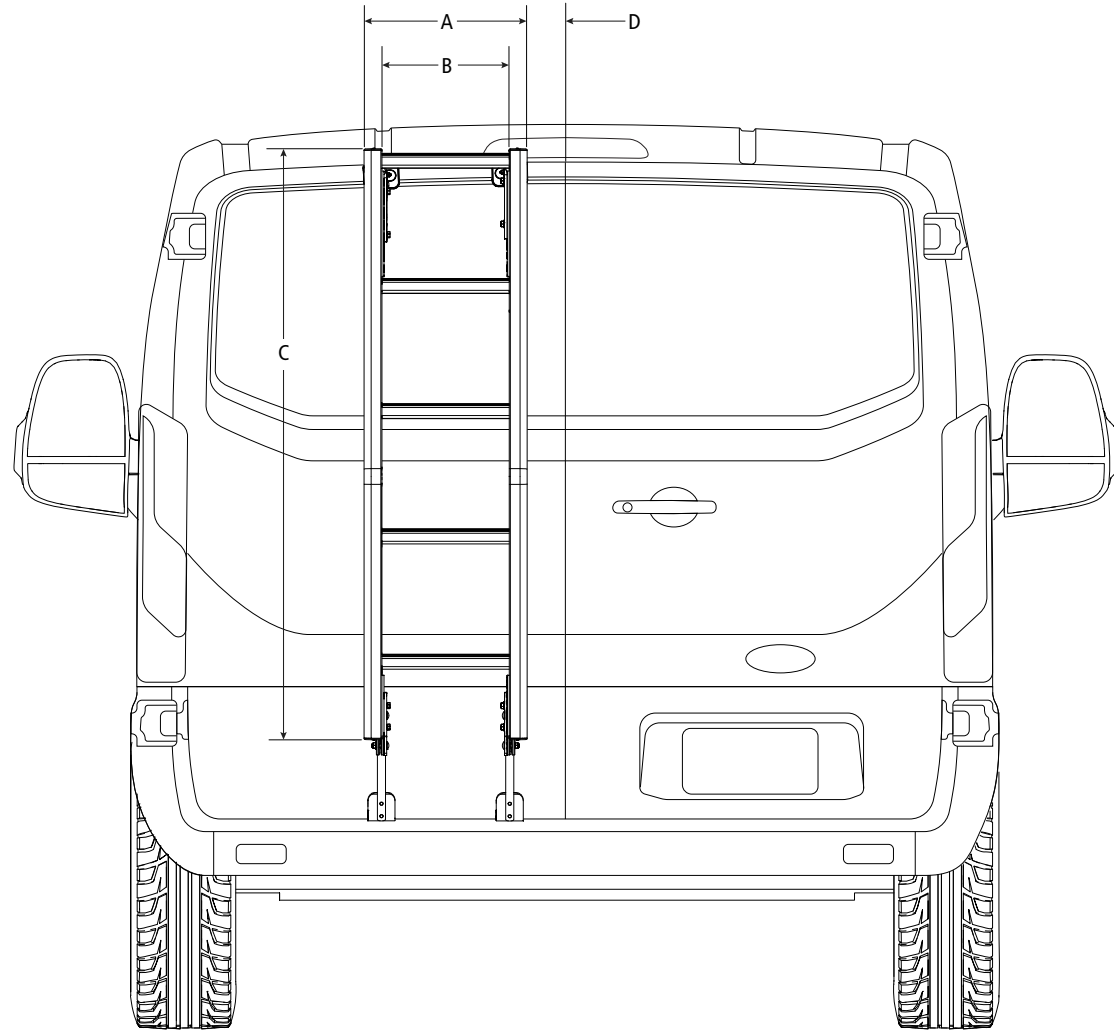

PRIME DESIGN™

A Safe Fleet Brand

AAL-8010

2015+ Ford Transit-H1 Rear Door Access Ladder

Dimensional Specifications on Page 2

Configuration as shown:

AAL-8010 (Clear Anodized)

AAL-8010-BLK (Black Anodized)

Vehicle-Specific Mounting Bracket System

Overall Weight (empty): 16 lbs

AAL-8010

2015+ Ford Transit-H1 Rear Door Access Ladder

Approximate dimensions as shown:

- A: Overall Ladder Width 15"
- B: Usable Ladder Width 11.75"
- C: Ladder Height 54"
- D: Door Seam Offset 3.125"