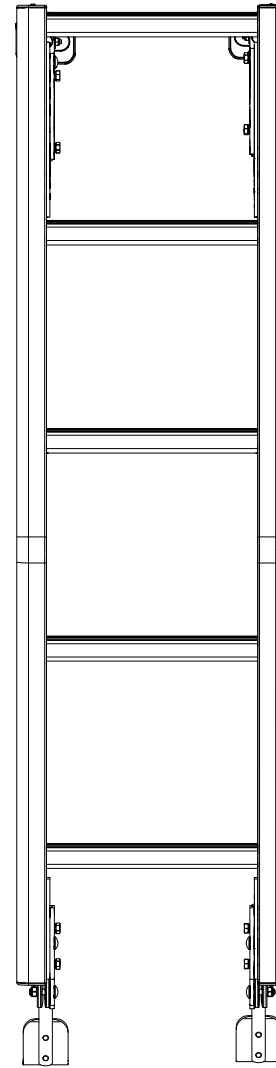

PRIME DESIGN™

A Safe Fleet Brand

AAL-8010

2015+ Ford Transit-H1 Rear Door Access Ladder

Dimensional Specifications on Page 2

Configuration as shown:

AAL-8010 (Clear Anodized)

AAL-8010-BLK (Black Anodized)

Vehicle-Specific Mounting Bracket System

Overall Weight (empty): 16 lbs

AAL-8010

2015+ Ford Transit-H1 Rear Door Access Ladder

Approximate dimensions as shown:

- A: Overall Ladder Width 15"
- B: Usable Ladder Width 11.75"
- C: Ladder Height 54"
- D: Door Seam Offset 3.125"