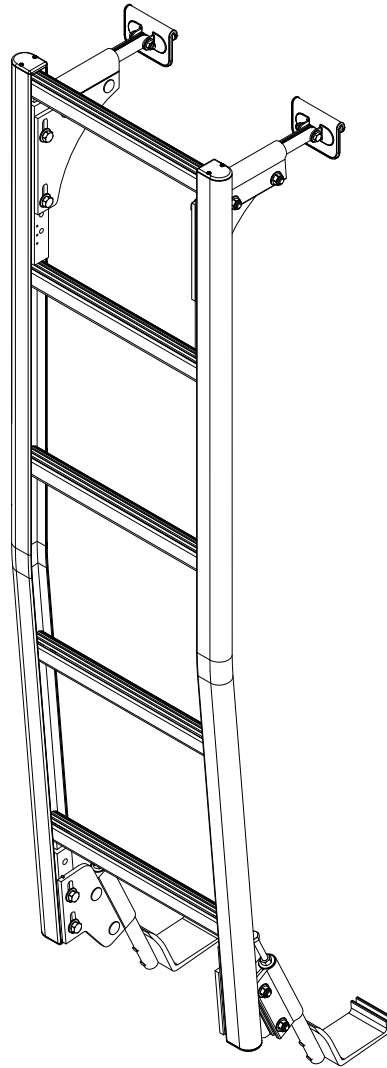

PRIME DESIGN™

A Safe Fleet Brand

AAL-8010

2015+ Ford Transit-H1 Rear Door Access Ladder

Dimensional Specifications on Page 2

Configuration as shown:

AAL-8010 (Clear Anodized)

AAL-8010-BLK (Black Anodized)

Vehicle-Specific Mounting Bracket System

Overall Weight (empty): 16 lbs

AAL-8010

2015+ Ford Transit-H1 Rear Door Access Ladder

Approximate dimensions as shown:

- A: Overall Ladder Width 15"
- B: Usable Ladder Width 11.75"
- C: Ladder Height 54"
- D: Door Seam Offset 3.125"