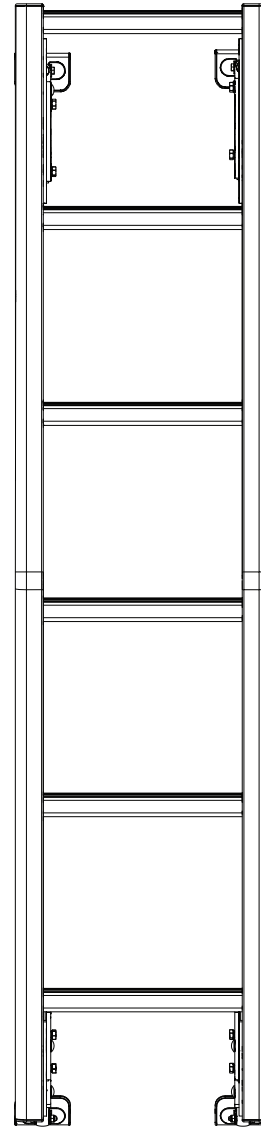

### 2014+ Ram ProMaster-H1 Rear Door Access Ladder

Dimensional Specifications on Page 2

*Configuration as shown:*

AAL-8012 (Clear Anodized)

AAL-8012-BLK (Black Anodized)

Vehicle-Specific Mounting Bracket System

Overall Weight (empty): 16.75 lbs

### 2014+ Ram ProMaster-H1 Rear Door Access Ladder

*Approximate dimensions as shown:*

- A: Overall Ladder Width ..... 15"
- B: Usable Ladder Width ..... 11.75"
- C: Ladder Height ..... 66"
- D: Door Seam Offset ..... 4.50"