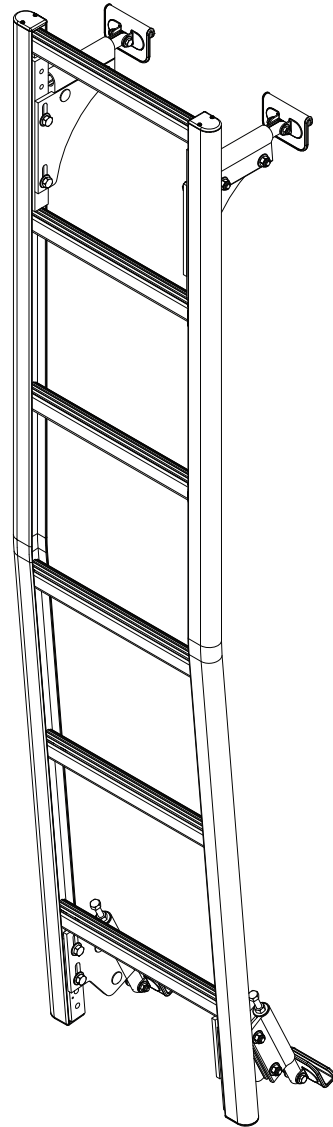

### 2014+ Ram ProMaster-H1 Rear Door Access Ladder

Dimensional Specifications on Page 2

*Configuration as shown:*

AAL-8012 (Clear Anodized)

AAL-8012-BLK (Black Anodized)

Vehicle-Specific Mounting Bracket System

Overall Weight (empty): 16.75 lbs

### 2014+ Ram ProMaster-H1 Rear Door Access Ladder

*Approximate dimensions as shown:*

- A: Overall Ladder Width ..... 15"
- B: Usable Ladder Width ..... 11.75"
- C: Ladder Height ..... 66"
- D: Door Seam Offset ..... 4.50"