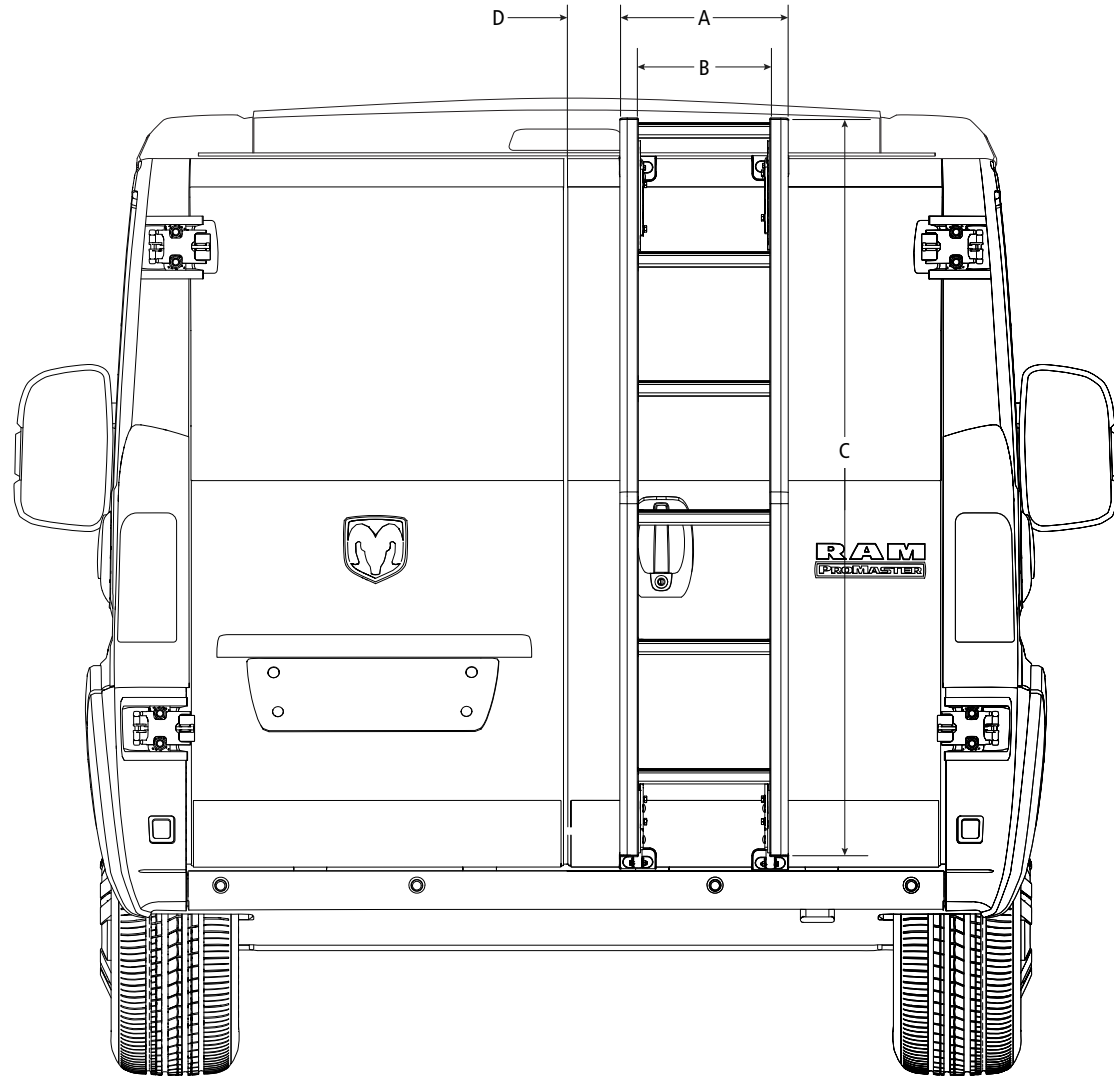

AAL-8012

2014+ Ram ProMaster-H1 Rear Door Access Ladder

Approximate dimensions as shown:

- A: Overall Ladder Width ..... 15"
- B: Usable Ladder Width ..... 11.75"
- C: Ladder Height ..... 66"
- D: Door Seam Offset ..... 4.50"

Assembly Manual also available:

AAL-8012

USOV-AAL8012-US01 Rev-B 0118