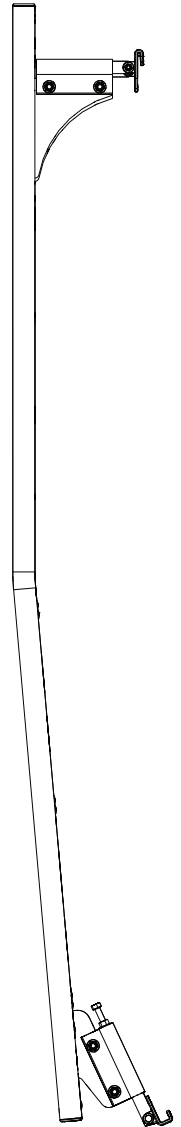

## AAL-8012

### 2014+ Ram ProMaster-H1 Rear Door Access Ladder

Dimensional Specifications on Page 2

*Configuration as shown:*

AAL-8012 (Clear Anodized)

AAL-8012-BLK (Black Anodized)

Vehicle-Specific Mounting Bracket System

Overall Weight (empty): 16.75 lbs

### 2014+ Ram ProMaster-H1 Rear Door Access Ladder

*Approximate dimensions as shown:*

- A: Overall Ladder Width ..... 15"
- B: Usable Ladder Width ..... 11.75"
- C: Ladder Height ..... 66"
- D: Door Seam Offset ..... 4.50"