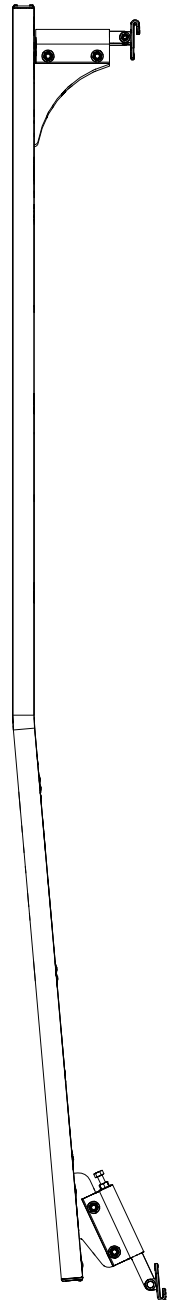

PRIME DESIGN™

A Safe Fleet Brand

AAL-8014

2011+ Nissan NV-H2 Rear Door Access Ladder

Dimensional Specifications on Page 2

Configuration as shown:

AAL-8014 (Clear Anodized)

AAL-8014-BLK (Black Anodized)

Vehicle-Specific Mounting Bracket System

Overall Weight (empty): 18.5 lbs

AAL-8014

2011+ Nissan NV-H2 Rear Door Access Ladder

Approximate dimensions as shown:

- A: Overall Ladder Width 15"
- B: Usable Ladder Width 11.75"
- C: Ladder Height 78"
- D: Door Seam Offset 13/16"

Assembly Manual also available:

AAL-8014

USOV-AAL8014-US01 Rev-A 0118