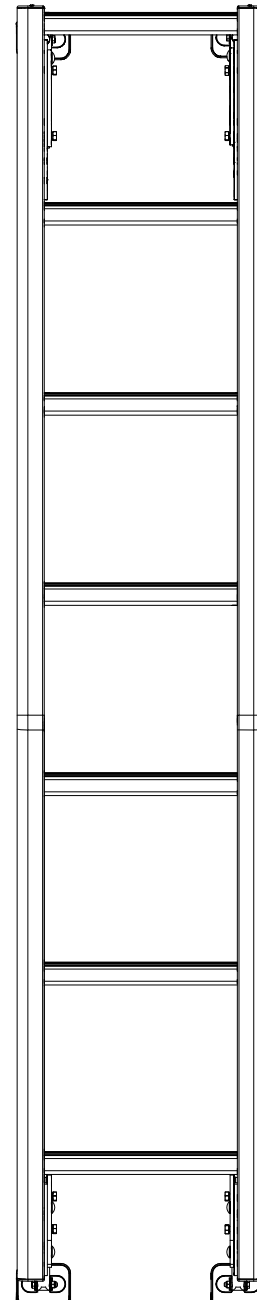

PRIME DESIGN™

A Safe Fleet Brand

AAL-8014

2011+ Nissan NV-H2 Rear Door Access Ladder

Dimensional Specifications on Page 2

Configuration as shown:

AAL-8014 (Clear Anodized)

AAL-8014-BLK (Black Anodized)

Vehicle-Specific Mounting Bracket System

Overall Weight (empty): 18.5 lbs

AAL-8014

2011+ Nissan NV-H2 Rear Door Access Ladder

Approximate dimensions as shown:

- A: Overall Ladder Width 15"
- B: Usable Ladder Width 11.75"
- C: Ladder Height 78"
- D: Door Seam Offset 13/16"