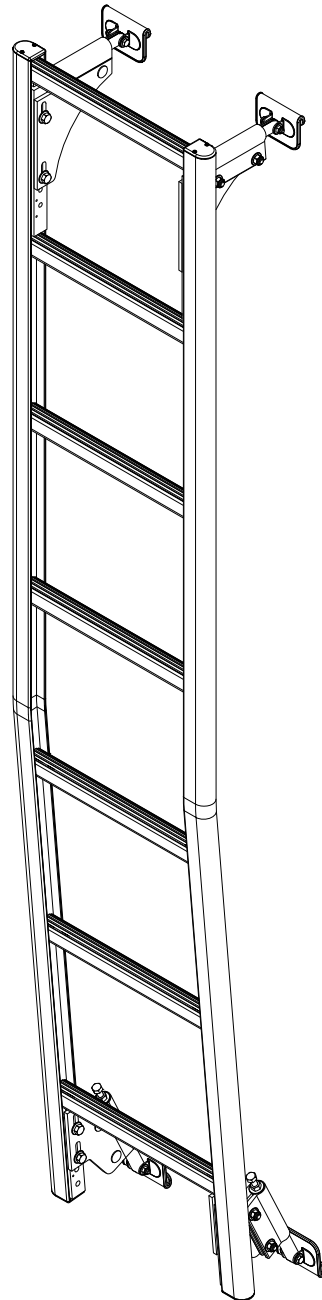

PRIME DESIGN™

A Safe Fleet Brand

AAL-8014

2011+ Nissan NV-H2 Rear Door Access Ladder

Dimensional Specifications on Page 2

Configuration as shown:

AAL-8014 (Clear Anodized)

AAL-8014-BLK (Black Anodized)

Vehicle-Specific Mounting Bracket System

Overall Weight (empty): 18.5 lbs

AAL-8014

2011+ Nissan NV-H2 Rear Door Access Ladder

Approximate dimensions as shown:

- A: Overall Ladder Width 15"
- B: Usable Ladder Width 11.75"
- C: Ladder Height 78"
- D: Door Seam Offset 13/16"