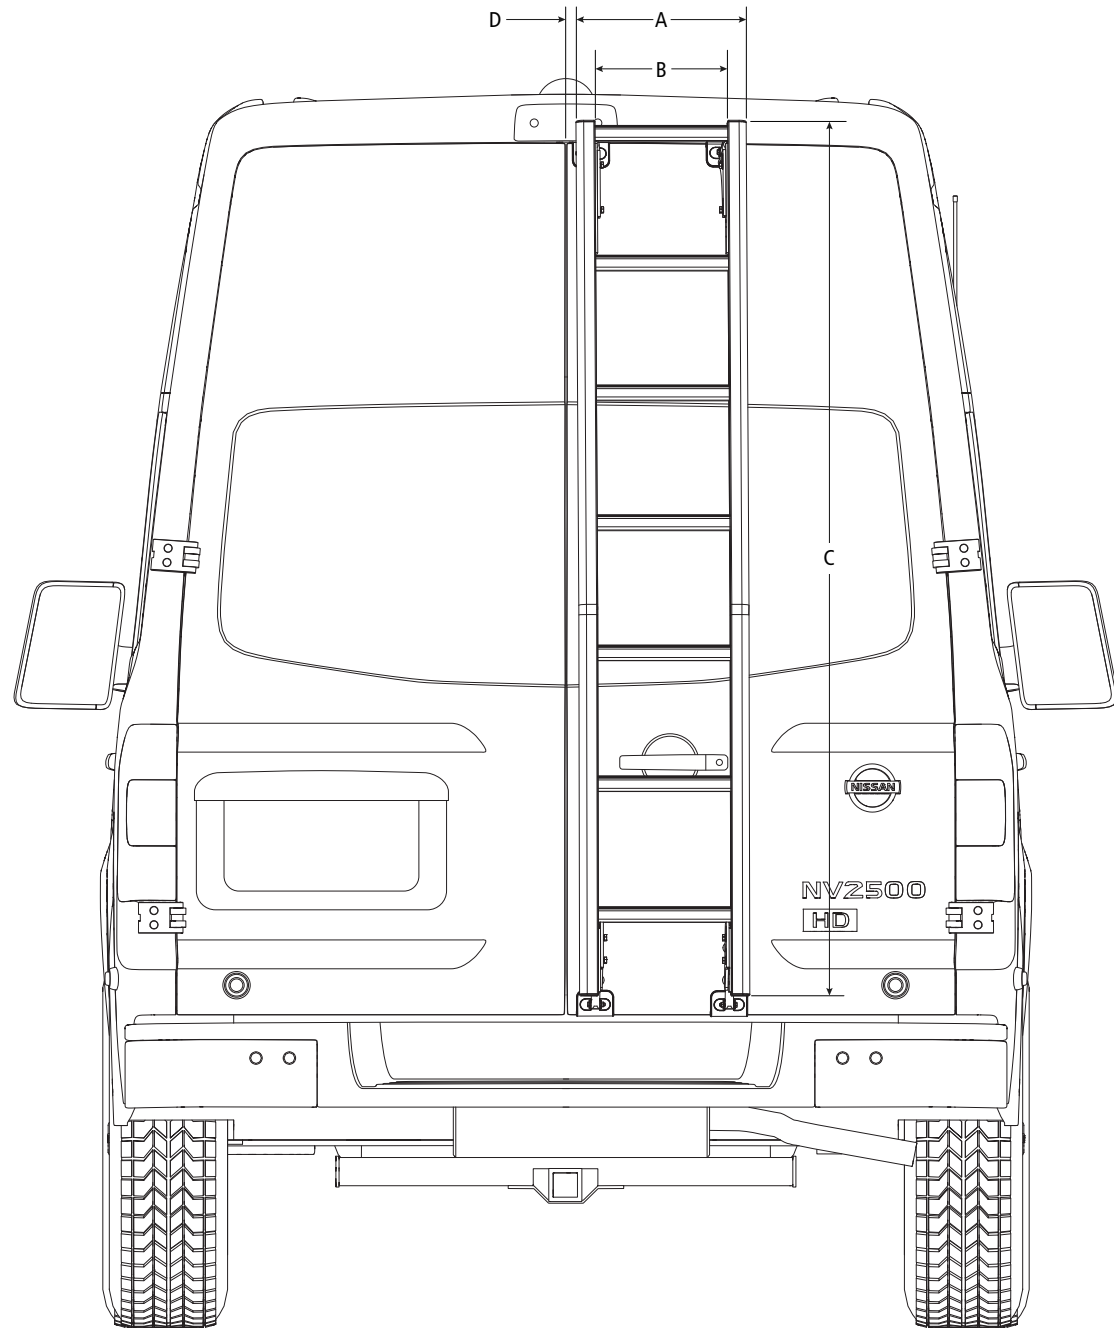

PRIME DESIGN™

A Safe Fleet Brand

AAL-8014

2011+ Nissan NV-H2 Rear Door Access Ladder

Dimensional Specifications on Page 2

Configuration as shown:

AAL-8014 (Clear Anodized)

AAL-8014-BLK (Black Anodized)

Vehicle-Specific Mounting Bracket System

Overall Weight (empty): 18.5 lbs

AAL-8014

2011+ Nissan NV-H2 Rear Door Access Ladder

Approximate dimensions as shown:

- A: Overall Ladder Width 15"
- B: Usable Ladder Width 11.75"
- C: Ladder Height 78"
- D: Door Seam Offset 13/16"