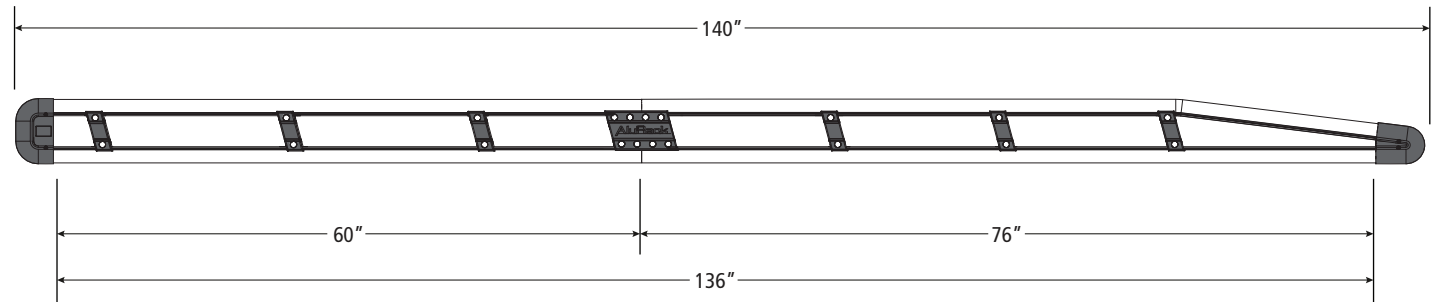

AR-2106

AluRack Side Rail Module, 136" Pair

Configuration as shown:

AR-2106 (Clear Anodized)
AR-2106-BLK (Black Anodized)

Weight: 27.75 lbs

- A:Front Left Hand Rail, 76"
- B: Front Right Hand Rail, 76"
- C: Rear Left Hand Rail, 60"
- D: Rear Right Hand Rail, 60"
- E: Connectors with Hardware, 6"

Approximate dimensions as shown:

- Overall Length..... 140"
- BTM Rail Length, Rear..... 60"
- BTM Rail Length, Front..... 76"
- Overall BTM Length..... 136"

Assembly Manual also available:

[AR-2100 Series](#)