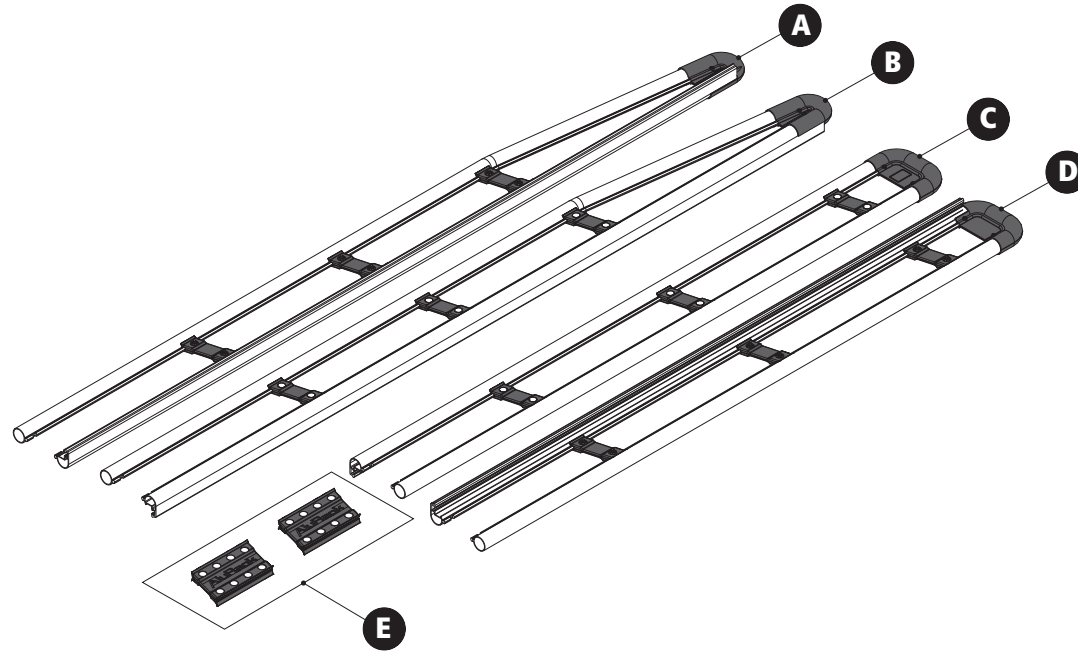

AR-2106

AluRack Side Rail Module, 136" Pair

Configuration as shown:

AR-2106 (Clear Anodized)
AR-2106-BLK (Black Anodized)

Weight: 27.75 lbs

- A:Front Left Hand Rail, 76"
- B: Front Right Hand Rail, 76"
- C: Rear Left Hand Rail, 60"
- D: Rear Right Hand Rail, 60"
- E: Connectors with Hardware, 6"

Approximate dimensions as shown:

- Overall Length..... 140"
- BTM Rail Length, Rear..... 60"
- BTM Rail Length, Front..... 76"
- Overall BTM Length..... 136"

Assembly Manual also available:

[AR-2100 Series](#)