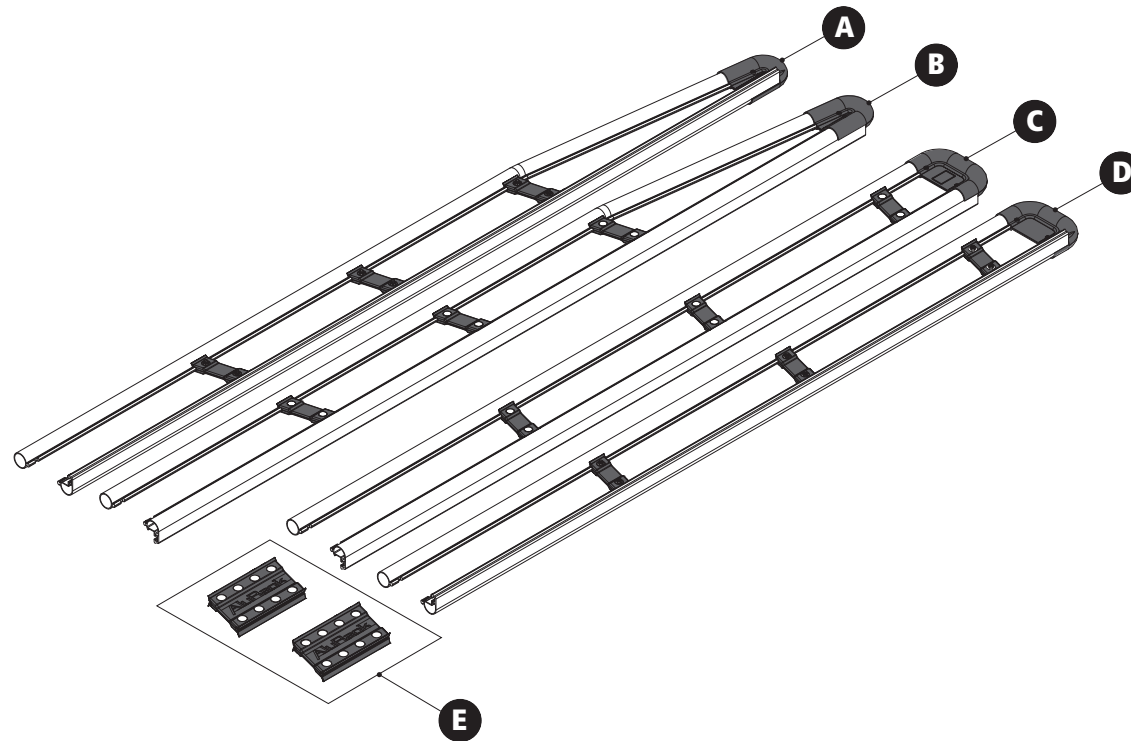

AR-2107

AluRack Side Rail Module, 144" Pair

Configuration as shown:

AR-2107 (Clear Anodized)
AR-2107-BLK (Black Anodized)

Weight: 29 lbs

- A:Front Left Hand Rail, 76"
- B: Front Right Hand Rail, 76"
- C: Rear Left Hand Rail, 68"
- D: Rear Right Hand Rail, 68"
- E: Connectors with Hardware, 6"

Approximate dimensions as shown:

- Overall Length..... 148"
- BTM Rail Length, Rear..... 68"
- BTM Rail Length, Front..... 76"
- Overall BTM Length..... 144"

Assembly Manual also available:

[AR-2100 Series](#)