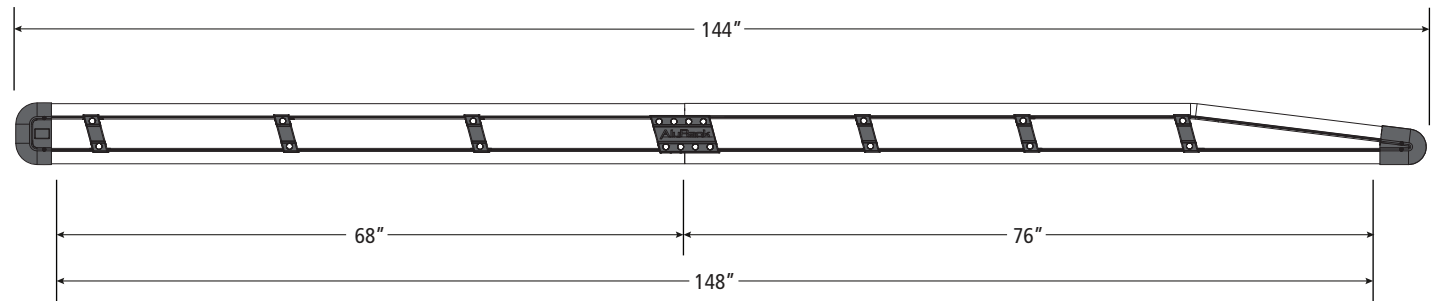

AR-2107

AluRack Side Rail Module, 144" Pair

Configuration as shown:

AR-2107 (Clear Anodized)
AR-2107-BLK (Black Anodized)

Weight: 29 lbs

- A:Front Left Hand Rail, 76"
- B: Front Right Hand Rail, 76"
- C: Rear Left Hand Rail, 68"
- D: Rear Right Hand Rail, 68"
- E: Connectors with Hardware, 6"

Approximate dimensions as shown:

- Overall Length..... 148"
- BTM Rail Length, Rear..... 68"
- BTM Rail Length, Front..... 76"
- Overall BTM Length..... 144"

Assembly Manual also available:

[AR-2100 Series](#)