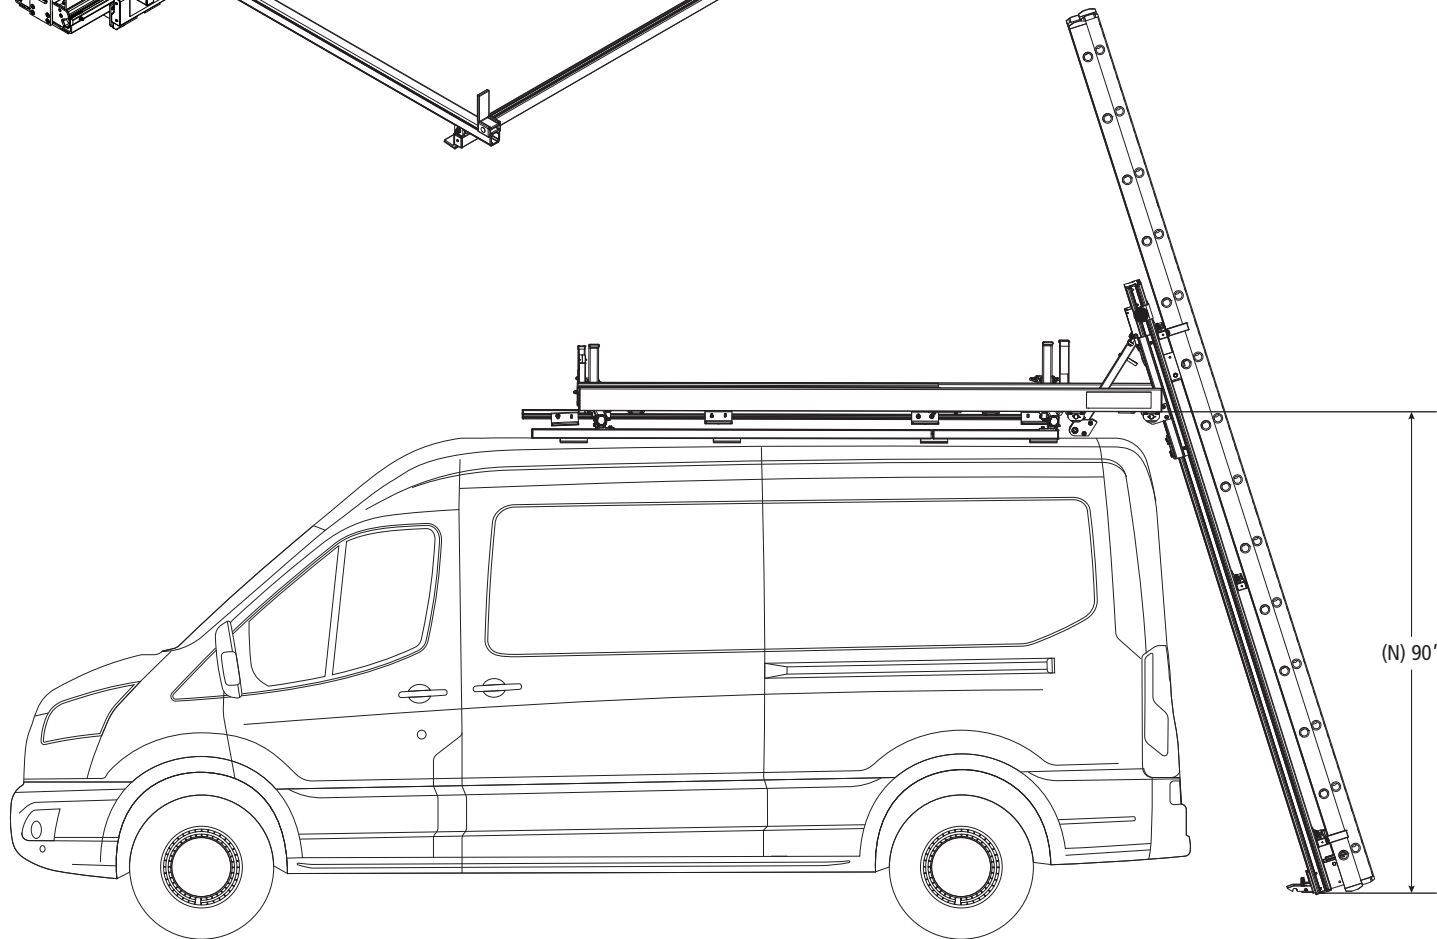

DPS-8001

Deploy Pro Rear Deploy Ladder Carrying System, Universal

Approximate dimensions as shown:

N: Drop Distance ..... 90"

*Shown with HBB and HBR models for illustrative purposes

*The DPS-8001 is shown assembled on the HBB and HBR Rack Models for illustrative purposes only.

The Racks are not included with this Deploy Pro Ladder Carrier and must be purchased separately.

Assembly Manual also available:

DPS-8001

USOV-DPS8001-US01 Rev-A 0219