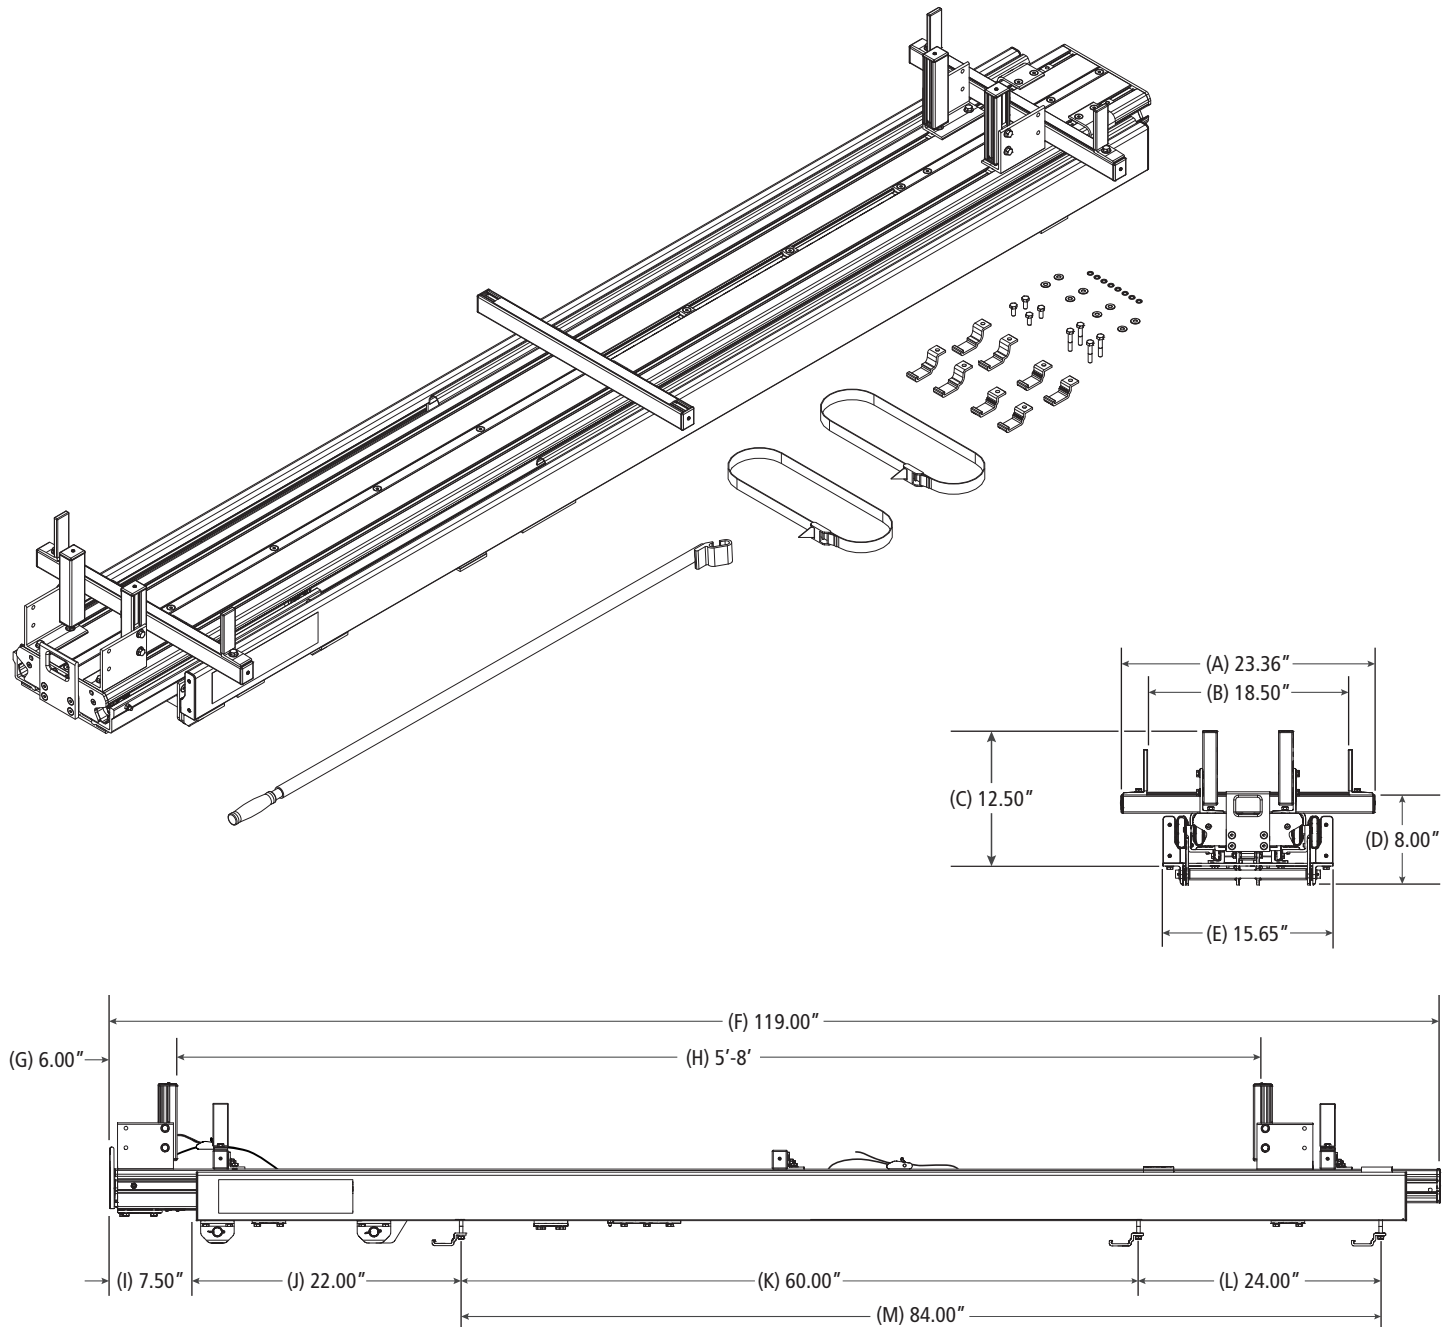

### Deploy Pro Rear Deploy Ladder Carrying System, Universal

Dimensional Specifications on Page 2

#### Configuration as shown:

Deploy Pro w/Removable Handle  
 Finish: White Powder Coat  
 Overall Weight (empty): 129.00 lbs

#### Load specifications as shown:

Maximum Ladder Weight..... 75 lbs  
 Maximum Ladder Length..... 32 ft  
 Maximum Ladder Section ..... 16 ft

#### Approximate dimensions as shown:

A: Total Rack Width ..... 23.36"  
 B: Maximum Ladder Stop Width..... 18.50"  
 C: Rack Total Height ..... 12.50"  
 D: Rack Deck Height..... 8.00"  
 E: Rack Base Width..... 15.65"  
 F: Total Rack Length ..... 119.00"  
 G: Rear Offset Top ..... 6.00"  
 H: Front Ladder Clamp Spacing..... 5'-8"  
 I: Rear Offset Bottom..... 7.50"  
 J: Rear Crossbar Mount Offset ..... 22.00"  
 K: Crossbar Mounting (Min)..... 60.00"  
 L: Crossbar Mounting (Additional) ..... 24.00"  
 M: Crossbar Mounting Spread (Max)..... 84.00"