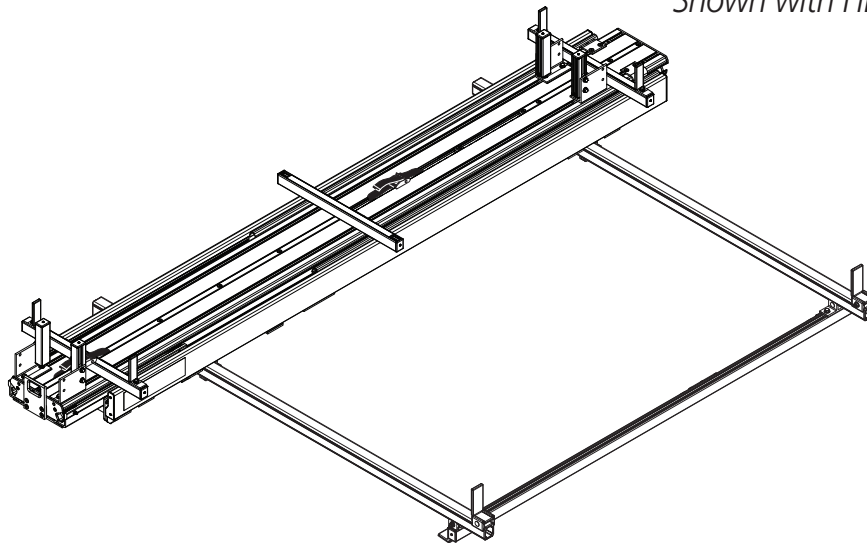

DPS-8001

Deploy Pro Rear Deploy Ladder Carrying System, Universal

Approximate dimensions as shown:

N: Drop Distance ..... 90"

*Shown with HBB and HBR models for illustrative purposes

*The DPS-8001 is shown assembled on the HBB and HBR Rack Models for illustrative purposes only.

The Racks are not included with this Deploy Pro Ladder Carrier and must be purchased separately.

Assembly Manual also available:

DPS-8001

USOV-DPS8001-US01 Rev-A 0219