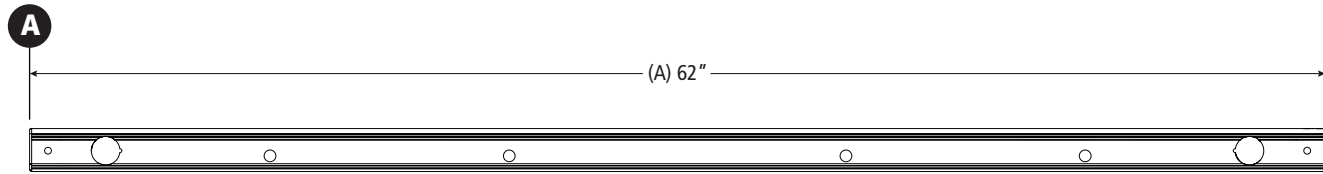

CBR-0001

Crossbar Module

Configuration as shown:

Rotation Left/Rotation Right, Powder Coat Finish
Weight: 12 lbs

Approximate dimensions as shown:

A: ..... CBR-7311-62 Front Crossbar, 62"
B: ..... CBR-7711-62 Rear Crossbar, 62" Family

[Modular Assembly Manuals](#)

*Mounting Hardware ordered separately

*Note: Mounting Hardware purchased separately. For more information, please contact Sales & Support.

Assembly Manual also available:

[CBR-0001](#)