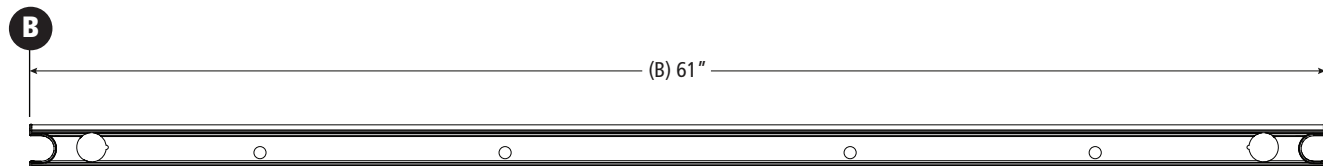

CBR-0001

Crossbar Module

Configuration as shown:

Rotation Left/Rotation Right, Powder Coat Finish
Weight: 12 lbs

Approximate dimensions as shown:

A: ..... CBR-7311-62 Front Crossbar, 62"
B: ..... CBR-7711-62 Rear Crossbar, 62" Family

[Modular Assembly Manuals](#)

*Mounting Hardware ordered separately

*Note: Mounting Hardware purchased separately. For more information, please contact Sales & Support.

Assembly Manual also available:

[CBR-0001](#)