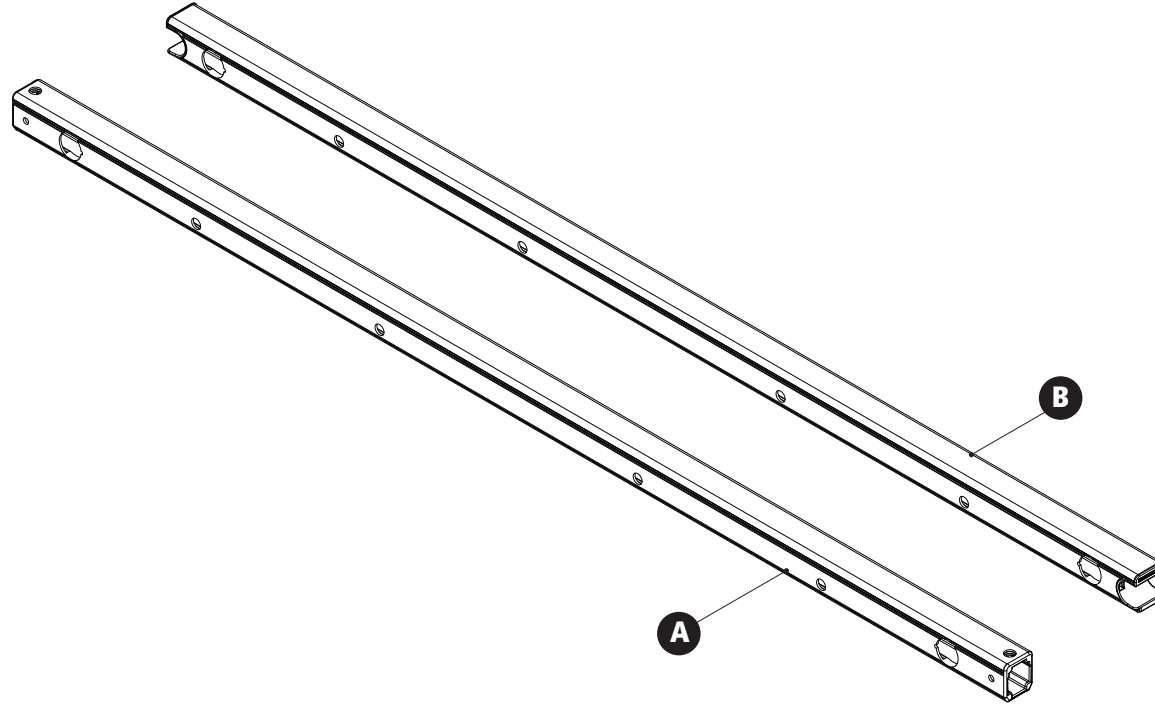

CBR-0001

Crossbar Module

Configuration as shown:

Rotation Left/Rotation Right, Powder Coat Finish
Weight: 12 lbs

Approximate dimensions as shown:

A: ..... CBR-7311-62 Front Crossbar, 62"
B: ..... CBR-7711-62 Rear Crossbar, 62" Family

[Modular Assembly Manuals](#)

*Mounting Hardware ordered separately

*Note: Mounting Hardware purchased separately. For more information, please contact Sales & Support.

Assembly Manual also available:

[CBR-0001](#)