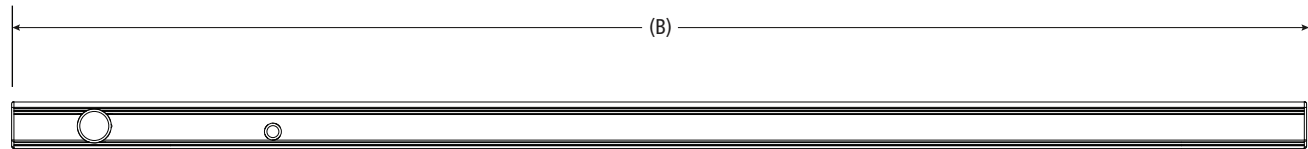

### Middle Crossbar Module

Dimensional Specifications on Page 2

*Configuration as shown:*

Rotation Left, Powder Coat Finish

Weight: 6 lbs

A: ..... CBR-7210-62 Middle Crossbar, 62" Family

B:..... HKT-8407 Hardware Kit

### Middle Crossbar Module

*Approximate dimensions as shown:*

A: Crossbar Width ..... 1.75"

B: Crossbar Length ..... 57"

*\*Note: Mounting Hardware purchased separately. For more information, please contact Sales & Support.*