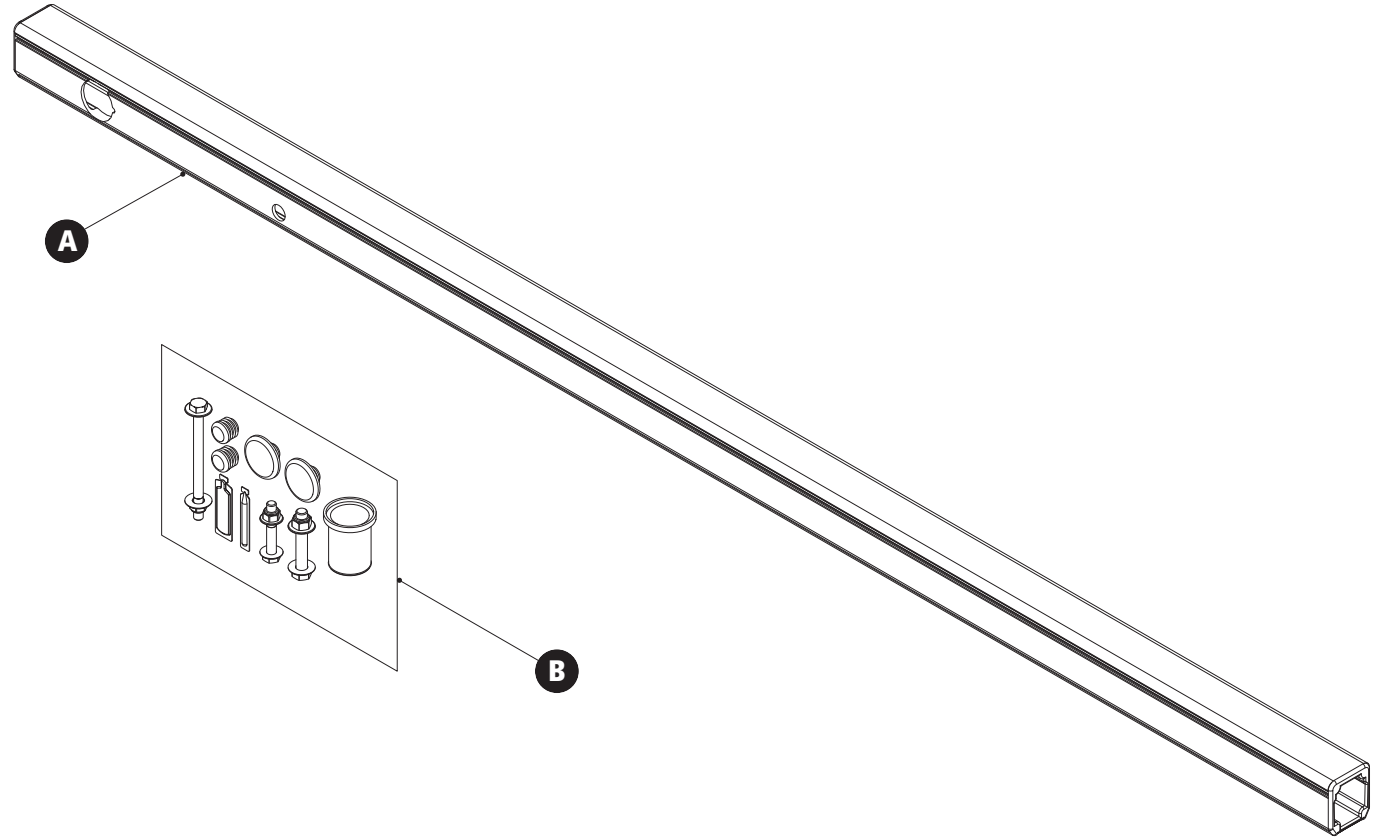

CBR-0002

Middle Crossbar Module

Dimensional Specifications on Page 2

Configuration as shown:

Rotation Left, Powder Coat Finish

Weight: 6 lbs

A: ..... CBR-7210-62 Middle Crossbar, 62" Family

B:..... HKT-8407 Hardware Kit

[Modular Assembly Manuals](#)