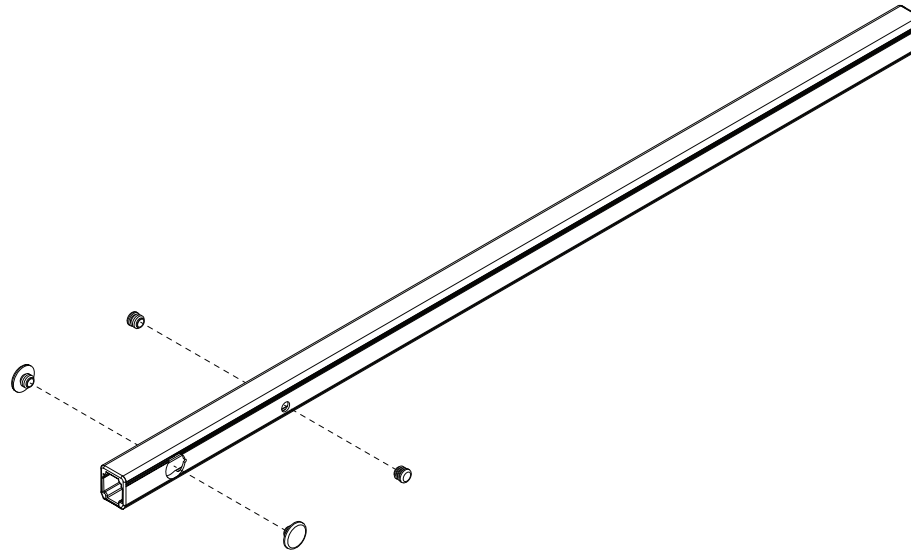

### Middle Crossbar Module

Dimensional Specifications on Page 2

*Configuration as shown:*

Rotation Left, Powder Coat Finish

Weight: 6 lbs

A: ..... CBR-7210-62 Middle Crossbar, 62" Family

B:..... HKT-8407 Hardware Kit

### Middle Crossbar Module

*Approximate dimensions as shown:*

A: Crossbar Width ..... 1.75"

B: Crossbar Length ..... 57"

*\*Note: Mounting Hardware purchased separately. For more information, please contact Sales & Support.*