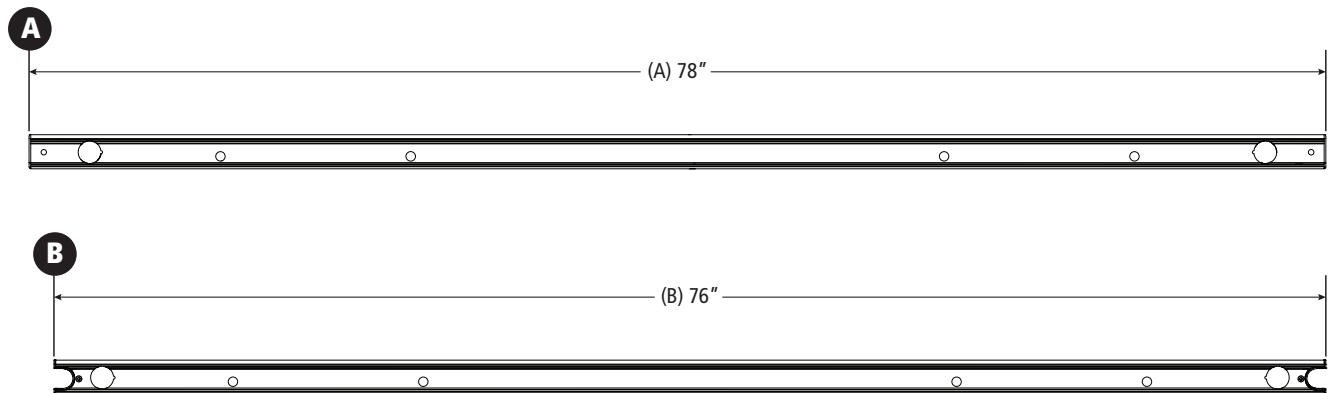

CBR-0005

Crossbars Module

Configuration as shown:

Interlocking Crossbars, Powder Coat Finish
Weight: 14 lbs

Approximate dimensions as shown:

A: ..... CBR-7311-78 Front Crossbar, 78"

B: ..... CBR-7711-78 Rear Crossbar, 78" Family

[Modular Assembly Manuals](#)

*Mounting Hardware ordered separately

*Note: Mounting Hardware purchased separately. For more information, please contact Sales & Support.

Assembly Manual also available:

[CBR-0005](#)

USOV-CBR0005-US01 Rev-C 0118