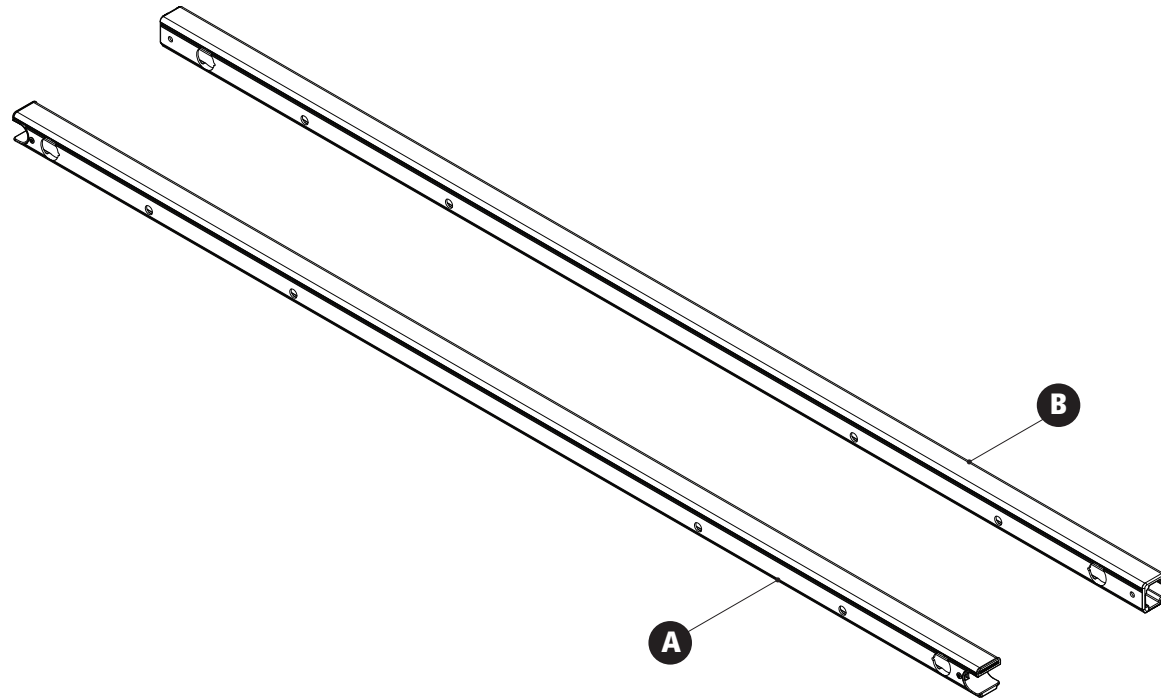

CBR-0005

Crossbars Module

Configuration as shown:

Interlocking Crossbars, Powder Coat Finish
Weight: 14 lbs

Approximate dimensions as shown:

A: ..... CBR-7311-78 Front Crossbar, 78"

B: ..... CBR-7711-78 Rear Crossbar, 78" Family

[Modular Assembly Manuals](#)

*Mounting Hardware ordered separately

*Note: Mounting Hardware purchased separately. For more information, please contact Sales & Support.

Assembly Manual also available:

[CBR-0005](#)

USOV-CBR0005-US01 Rev-C 0118