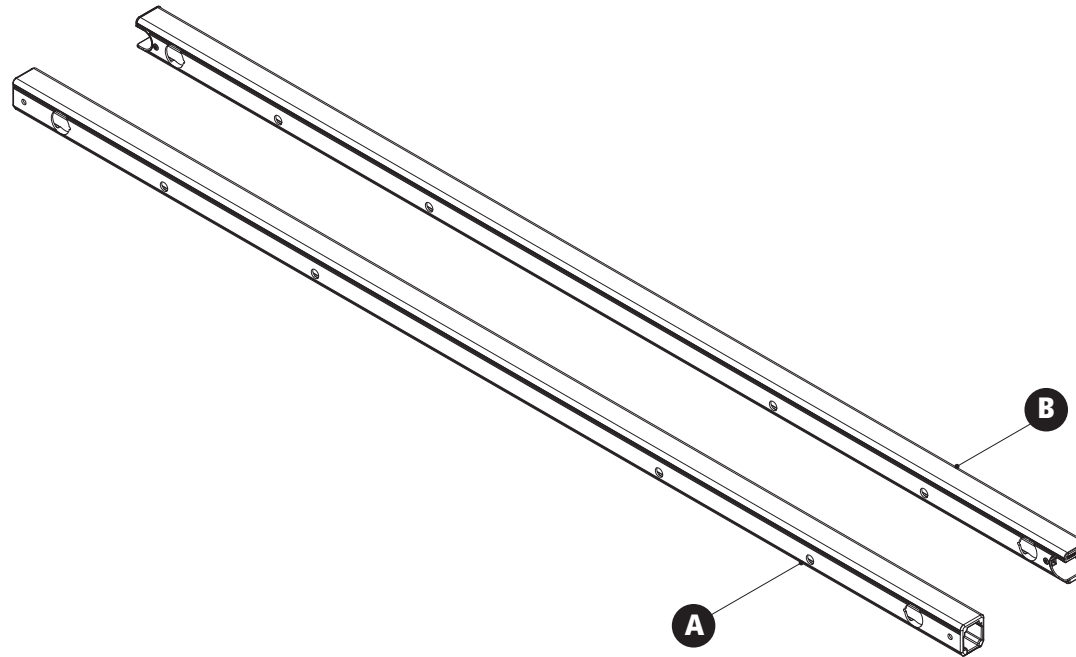

PRIME DESIGN™

A Safe Fleet Brand

CBR-0007

Crossbars Module

Configuration as shown:

Interlocking Crossbars, US Gen4
Finish: White Powder Coat
Weight: 14 lbs

Approximate dimensions as shown:

A: .....CBR-7311-72 Rear Crossbar, 72"
B: ..... CBR-7711-72 Front Crossbar, 72" Family

[Modular Assembly Manuals](#)

*Mounting Hardware ordered separately

*Note: Mounting Hardware purchased separately. For more information, please contact Sales & Support.

Assembly Manual also available:

[CBR-0007](#)

USOV-CBR0007-US01 Rev-C 0118