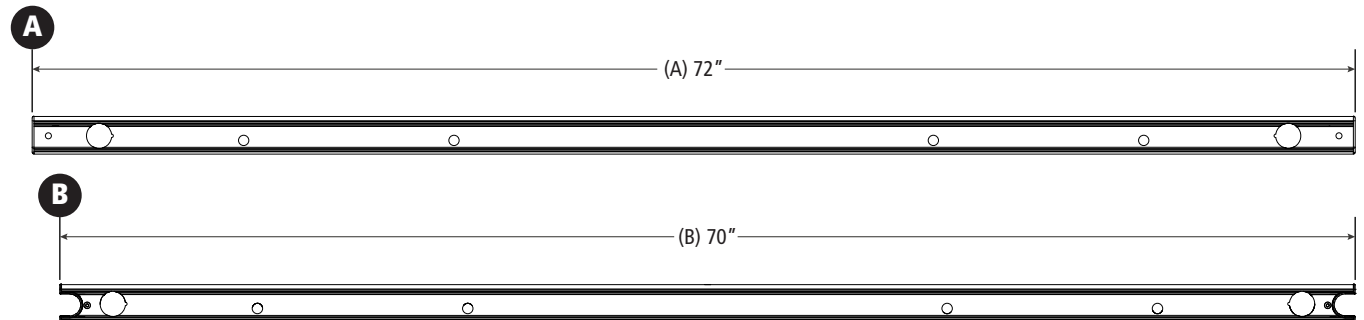

PRIME DESIGN™

A Safe Fleet Brand

CBR-0007

Crossbars Module

Configuration as shown:

Interlocking Crossbars, US Gen4
Finish: White Powder Coat
Weight: 14 lbs

Approximate dimensions as shown:

A: .....CBR-7311-72 Rear Crossbar, 72"
B: ..... CBR-7711-72 Front Crossbar, 72" Family

[Modular Assembly Manuals](#)

*Mounting Hardware ordered separately

*Note: Mounting Hardware purchased separately. For more information, please contact Sales & Support.

Assembly Manual also available:

[CBR-0007](#)

USOV-CBR0007-US01 Rev-C 0118