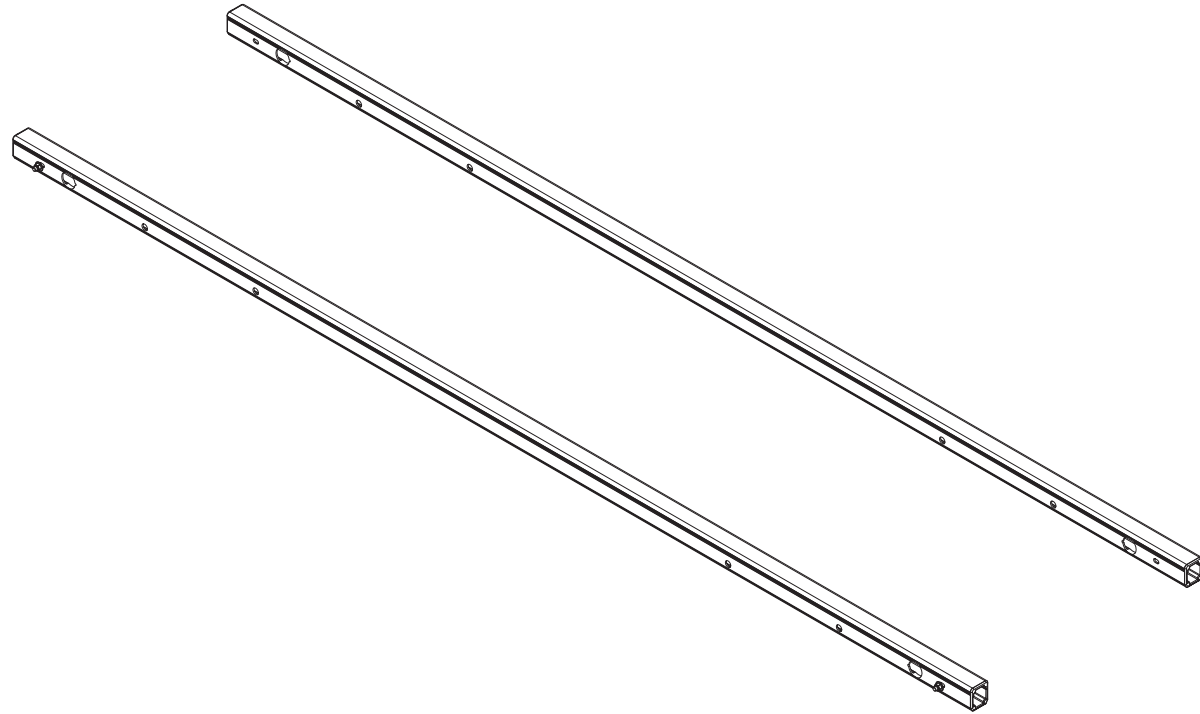

PRIME DESIGN™

A Safe Fleet Brand

CBR-0020

Crossbars Module

Configuration as shown:

99" Family Crossbars, Powder Coat Finish
Weight: 19 lbs

Approximate dimensions as shown:

CBR-1311-99..... RH/LH Rotation Crossbar (x2)

[Modular Assembly Manuals](#)

*Note: Mounting Hardware purchased separately. For more information, please contact Sales & Support.

Assembly Manual also available:

[CBR-0020](#)

USOV-CBR0020-US01 Rev-C 0320