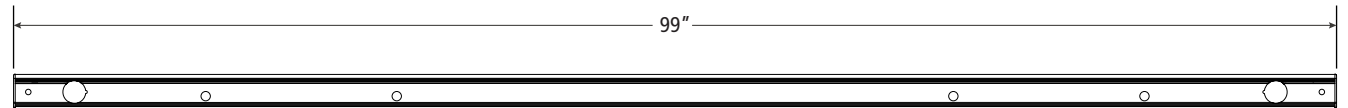

PRIME DESIGN™

A Safe Fleet Brand

CBR-0020

Crossbars Module

Configuration as shown:

99" Family Crossbars, Powder Coat Finish
Weight: 19 lbs

Approximate dimensions as shown:

CBR-1311-99..... RH/LH Rotation Crossbar (x2)

[Modular Assembly Manuals](#)

*Note: Mounting Hardware purchased separately. For more information, please contact Sales & Support.

Assembly Manual also available:

[CBR-0020](#)

USOV-CBR0020-US01 Rev-C 0320