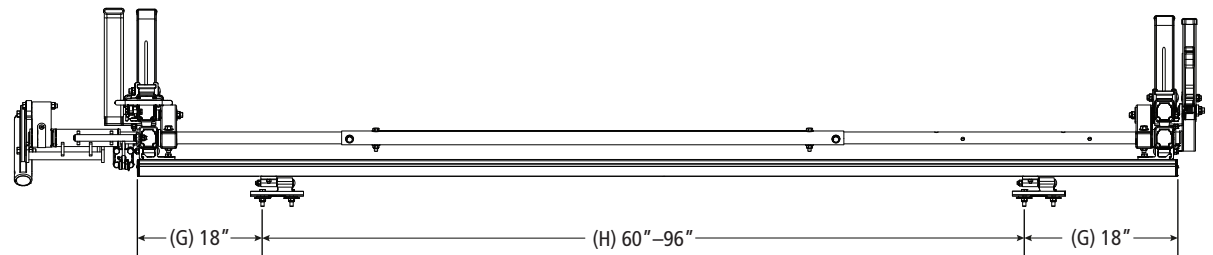

Alternate Installation

*Note: Mounting Hardware purchased separately. For more information, please contact Sales & Support.

Assembly Manual also available:

HRR-E-6001

USOV-HRRE6001-US01 Rev-A 0118