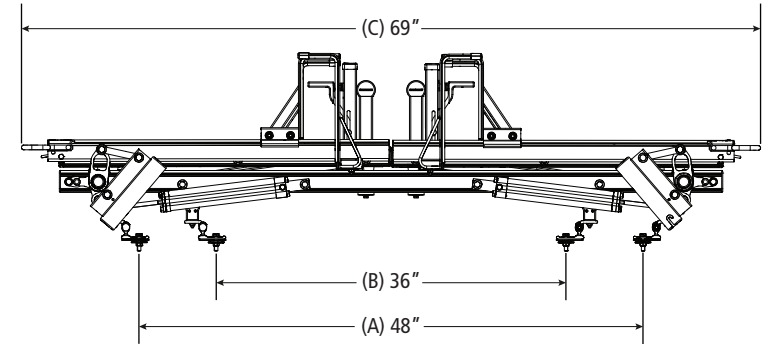

HRR-E-6001

Pickup Rack, Universal

Shown with MPK-0007 for illustrative purposes only

Approximate dimensions as shown:

- A: Maximum Mount Spacing L/R..... 48"
- B: Minimum Mount Spacing L/R..... 36"
- C: Rack Width ..... 69"
- D: Rack Length..... 112"
- E: Crossbar Spacing..... 8'
- F: Mount Spacing F/R (Typ) ..... 78"-96"
- G: Maximum Mount Offset ..... 18"
- H: Mount Spacing F/R (Alt) ..... 60"-96"
- I: Rack Height..... 17"

*Mounting Hardware ordered separately

Typical Installation