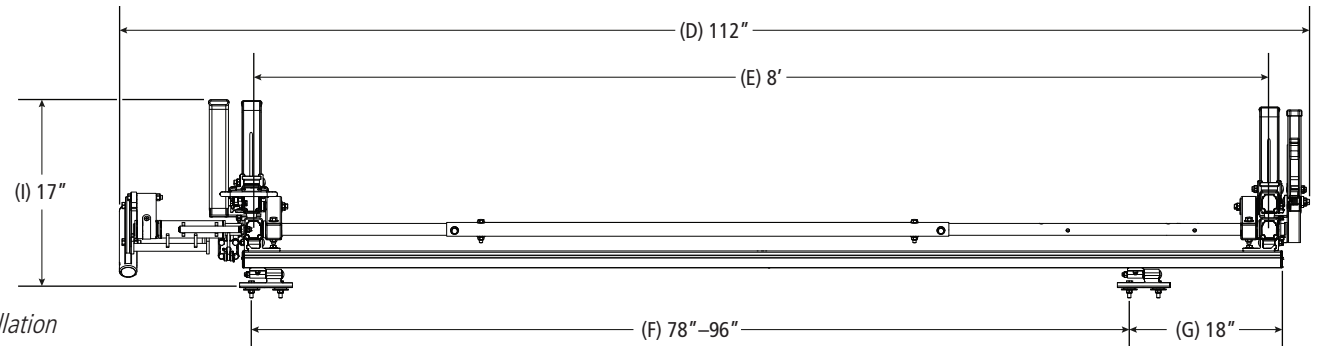

HRR-E-6001

Pickup Rack, Universal

Shown with MPK-0007 for illustrative purposes only

Approximate dimensions as shown:

- A: Maximum Mount Spacing L/R..... 48"
- B: Minimum Mount Spacing L/R..... 36"
- C: Rack Width ..... 69"
- D: Rack Length..... 112"
- E: Crossbar Spacing..... 8'
- F: Mount Spacing F/R (Typ) ..... 78"-96"
- G: Maximum Mount Offset ..... 18"
- H: Mount Spacing F/R (Alt) ..... 60"-96"
- I: Rack Height..... 17"

*Mounting Hardware ordered separately

Typical Installation