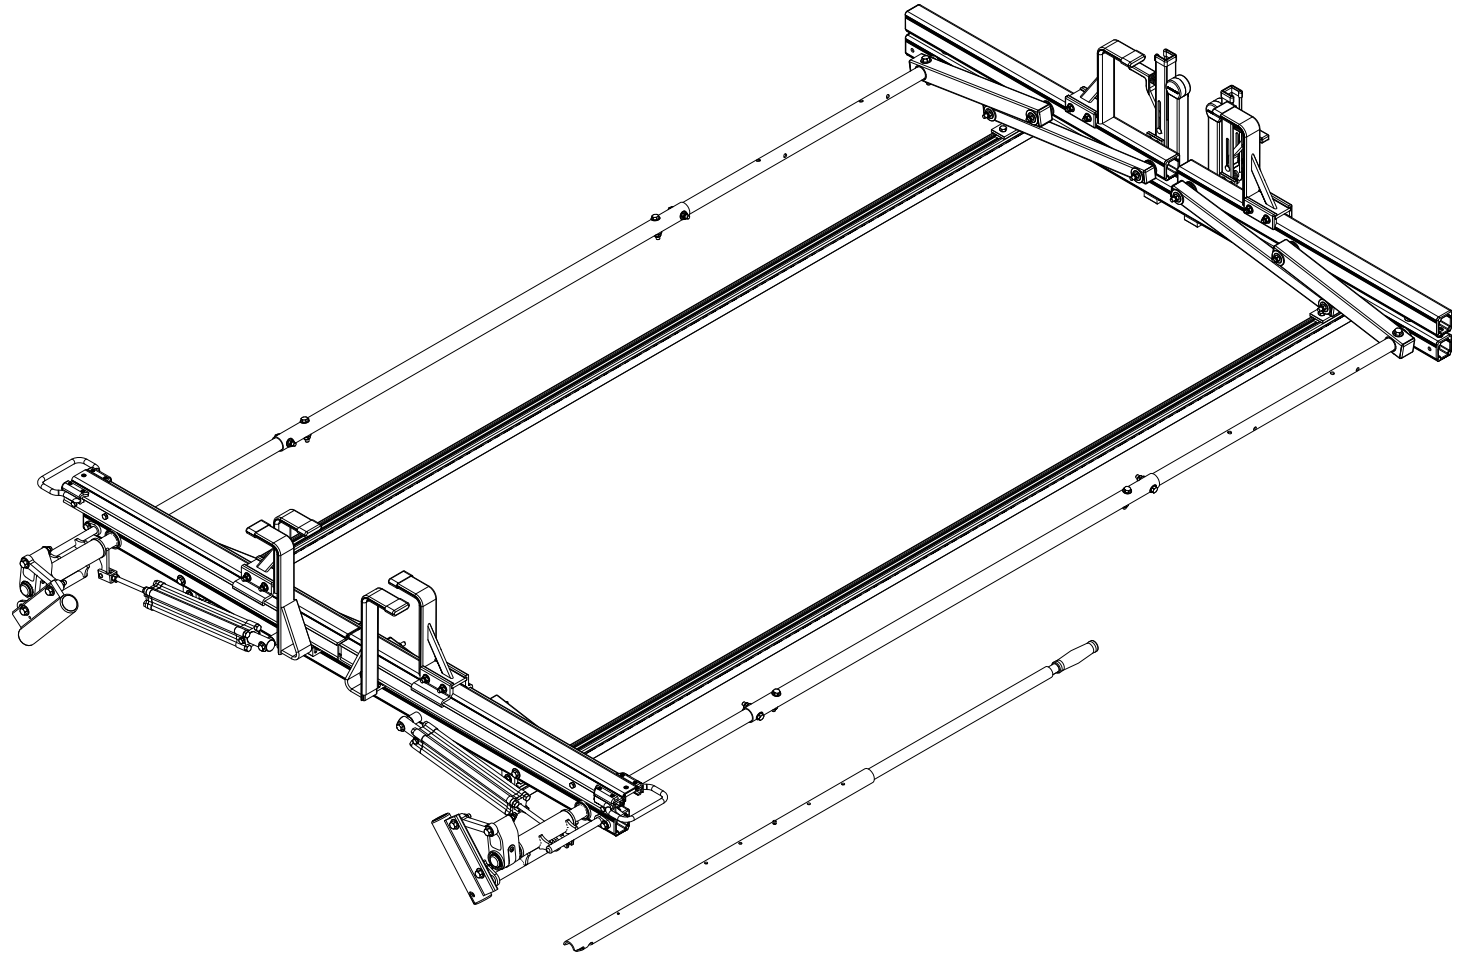

HRR-E-6001

Pickup Rack, Universal

Dimensional Specifications on Page 2

Configuration as shown:

Slide Rotation Left/Slide Rotation Right

Two Crossbars, US Gen4

Finish: White Powder Coat

Rack Weight (empty): 111 lbs

Load specifications as shown:

Maximum Ladder Weight LH..... 75 lbs

Maximum Ladder Length LH..... 32 ft

Maximum Ladder Section LH 16 ft

Maximum Ladder Weight RH 75 lbs

Maximum Ladder Length RH 32 ft

Maximum Ladder Section RH..... 16 ft

**Note: Mounting Hardware purchased separately. For more information, please contact Sales & Support.*

HRR-E-6001

Pickup Rack, Universal

Shown with MPK-0007 for illustrative purposes only

Approximate dimensions as shown: