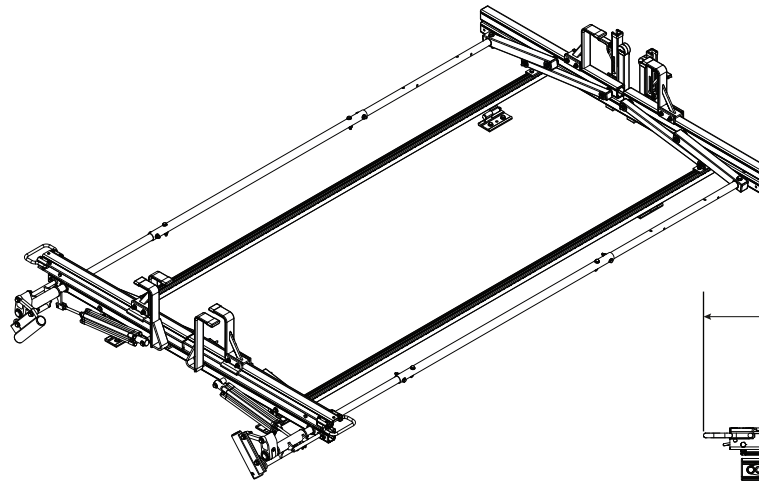

HRR-E-6001

Pickup Rack, Universal

Shown with MPK-0007 for illustrative purposes only

Approximate dimensions as shown:

- A: Maximum Mount Spacing L/R..... 48"
- B: Minimum Mount Spacing L/R..... 36"
- C: Rack Width ..... 69"
- D: Rack Length..... 112"
- E: Crossbar Spacing..... 8'
- F: Mount Spacing F/R (Typ) ..... 78"-96"
- G: Maximum Mount Offset ..... 18"
- H: Mount Spacing F/R (Alt) ..... 60"-96"
- I: Rack Height..... 17"

*Mounting Hardware ordered separately

Typical Installation