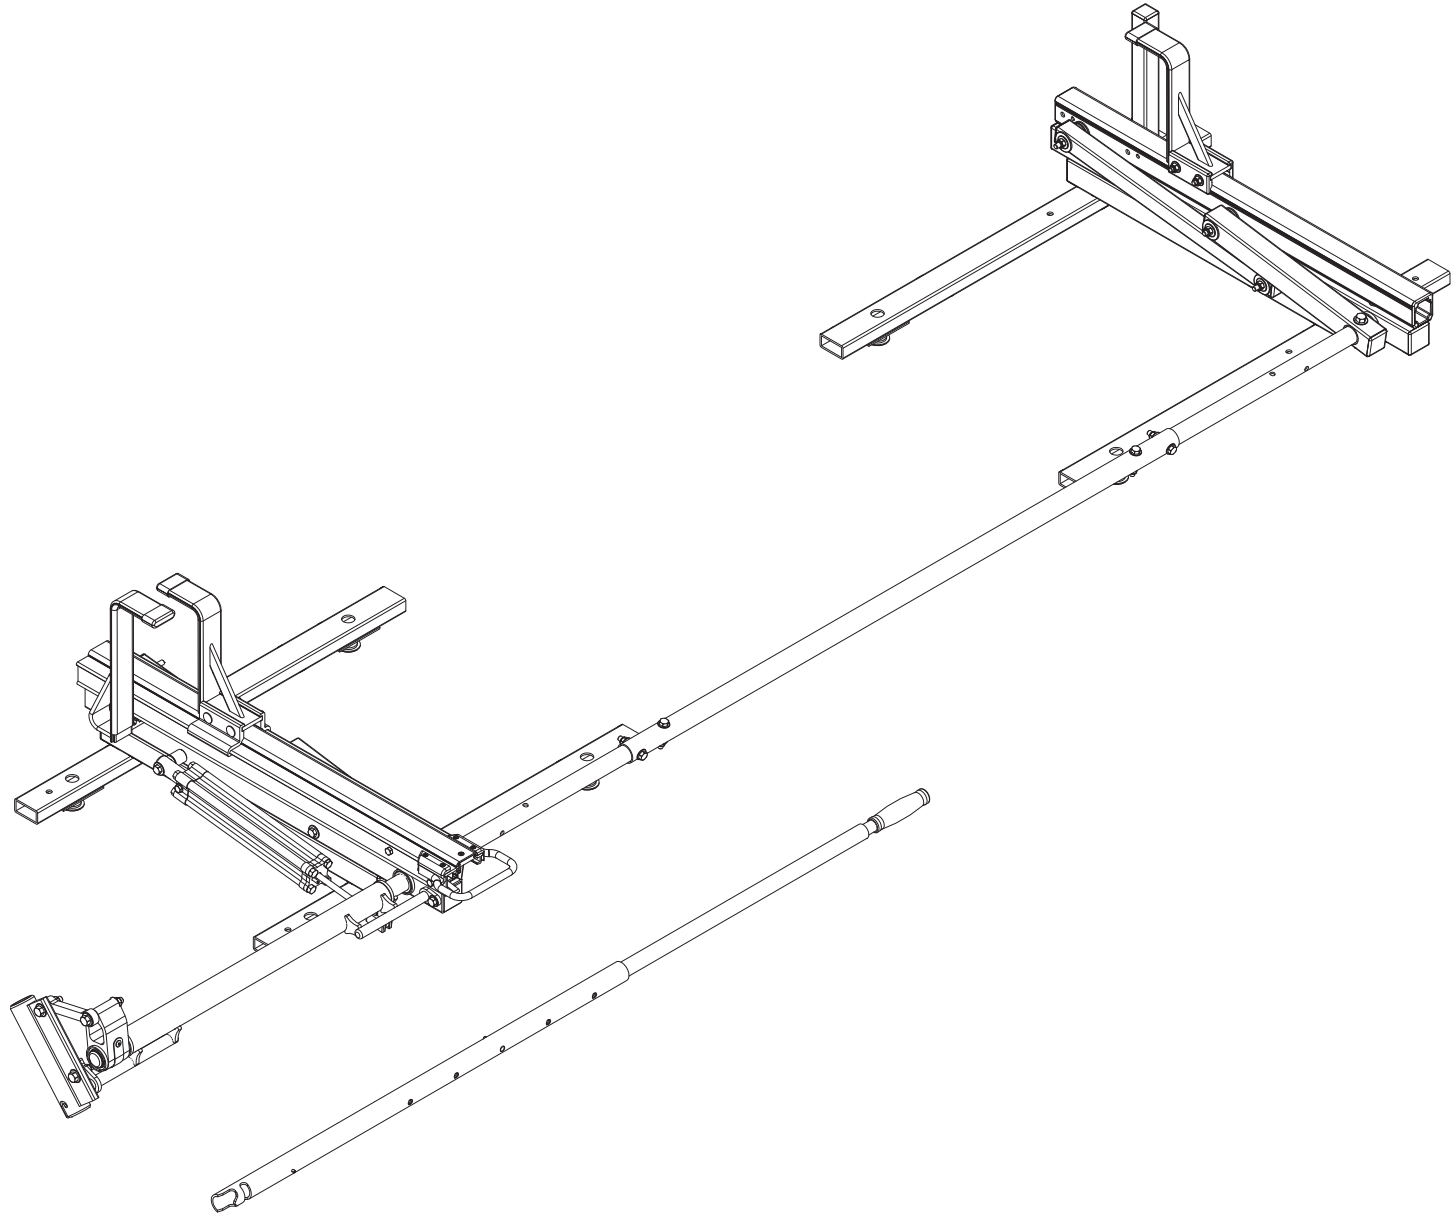

### High Roof Right Hand Rotation

Dimensional Specifications on Page 2

#### Configuration as shown:

Roof Mounted Rotation, w/Base and Slide  
Finish: White Powder Coat  
Rack Weight (empty): 68 lbs

#### Load specifications as shown:

Maximum Ladder Weight..... 75 lbs  
Maximum Ladder Length..... 32 ft  
Maximum Ladder Section ..... 16 ft

### High Roof Right Hand Rotation

Approximate dimensions as shown:

- A: Width ..... 35"
- B: Mount Spacing L/R ..... 20.75"
- C: Length ..... 110"-136"
- D: Crossbar Spacing ..... 6'-8'
- E: Height ..... 16"
- F: Mount Spacing F/R ..... 84.75"-108"
- G: Offset ..... 3"