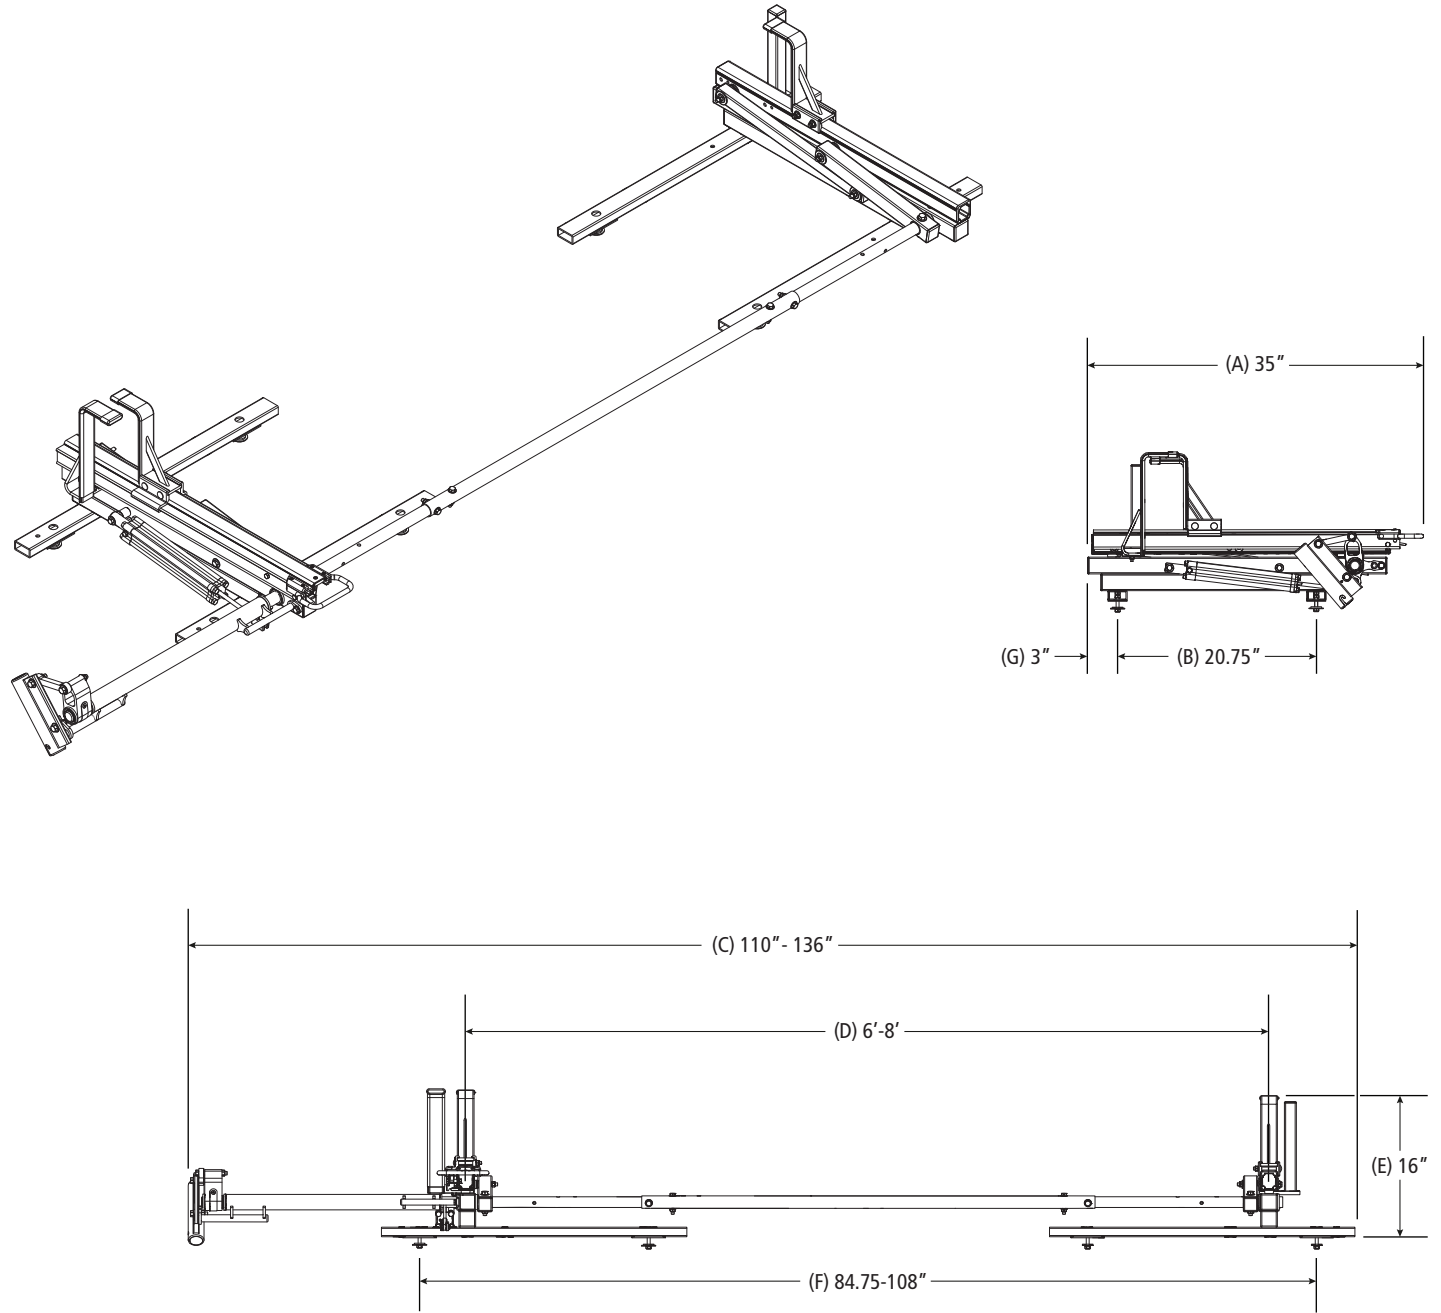

### High Roof Right Hand Rotation

Dimensional Specifications on Page 2

#### Load specifications as shown:

Maximum Ladder Weight..... 75 lbs  
Maximum Ladder Length..... 32 ft  
Maximum Ladder Section ..... 16 ft

### High Roof Right Hand Rotation

Approximate dimensions as shown:

- A: Width ..... 35"
- B: Mount Spacing L/R ..... 20.75"
- C: Length ..... 110"-136"
- D: Crossbar Spacing ..... 6'-8'
- E: Height ..... 16"
- F: Mount Spacing F/R ..... 84.75"-108"
- G: Offset ..... 3"