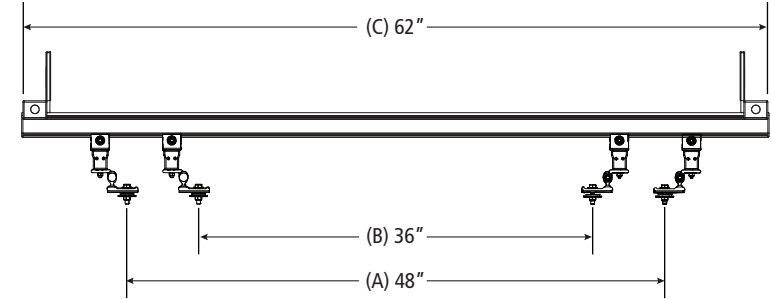

PBB-6001

Pickup Rack, Universal

Shown with MPK-0007 for illustrative purposes only

Approximate dimensions as shown:

- A: Maximum Mount Spacing L/R..... 48"
- B: Minimum Mount Spacing L/R..... 36"
- C: Rack Width ..... 62"
- D: Rack Length..... 99"
- E: Crossbar Spacing..... 8'
- F: Mount Spacing F/R (Typ) ..... 78"–96"
- G: Maximum Mount Offset ..... 18"
- H: Mount Spacing F/R (Alt) ..... 60"–96"
- I: Rack Height..... 11"

*Mounting Hardware ordered separately

Typical Installation