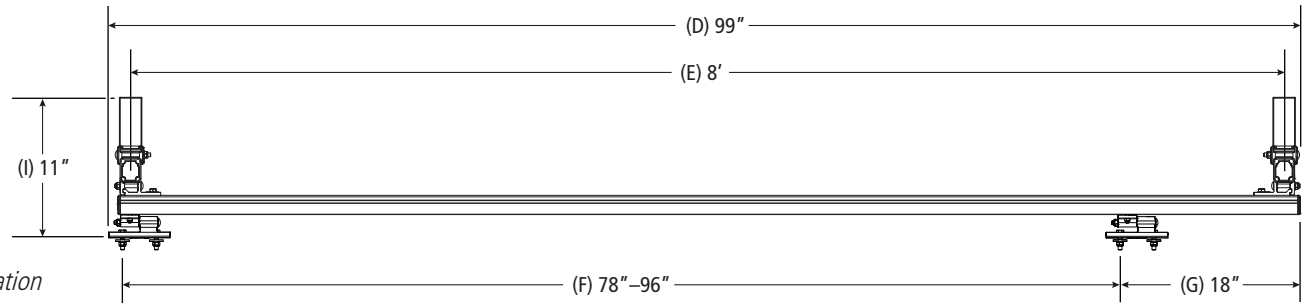

PBB-6001

Pickup Rack, Universal

Shown with MPK-0007 for illustrative purposes only

Approximate dimensions as shown:

- A: Maximum Mount Spacing L/R..... 48"
- B: Minimum Mount Spacing L/R..... 36"
- C: Rack Width ..... 62"
- D: Rack Length..... 99"
- E: Crossbar Spacing..... 8'
- F: Mount Spacing F/R (Typ) ..... 78"–96"
- G: Maximum Mount Offset ..... 18"
- H: Mount Spacing F/R (Alt) ..... 60"–96"
- I: Rack Height..... 11"

*Mounting Hardware ordered separately

Typical Installation