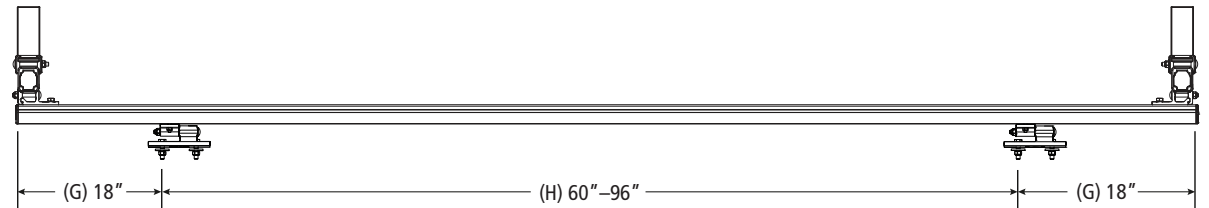

Alternate Installation

*Note: Mounting Hardware purchased separately. For more information, please contact Sales & Support.

Assembly Manual also available:

PBB-6001

USOV-PBB6001-US01 Rev-A 0318