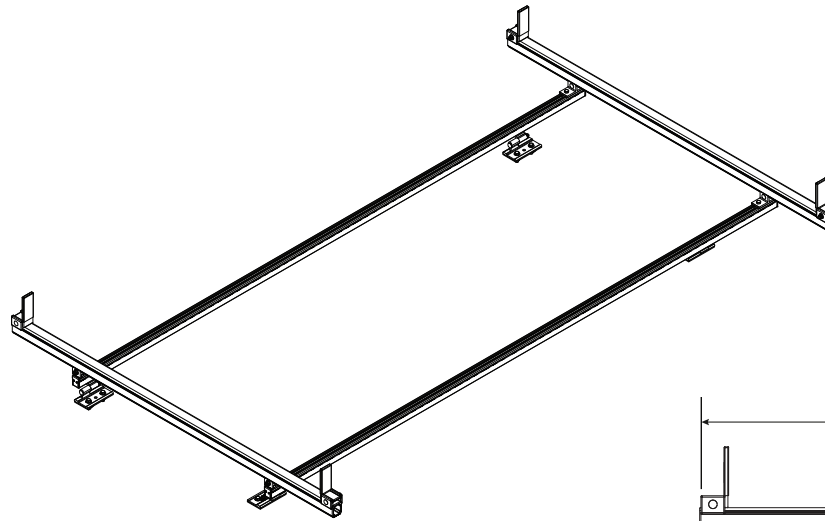

PBB-6001

Pickup Rack, Universal

Shown with MPK-0007 for illustrative purposes only

Approximate dimensions as shown:

- A: Maximum Mount Spacing L/R..... 48"
- B: Minimum Mount Spacing L/R..... 36"
- C: Rack Width ..... 62"
- D: Rack Length..... 99"
- E: Crossbar Spacing..... 8'
- F: Mount Spacing F/R (Typ) ..... 78"–96"
- G: Maximum Mount Offset ..... 18"
- H: Mount Spacing F/R (Alt) ..... 60"–96"
- I: Rack Height..... 11"

*Mounting Hardware ordered separately

Typical Installation