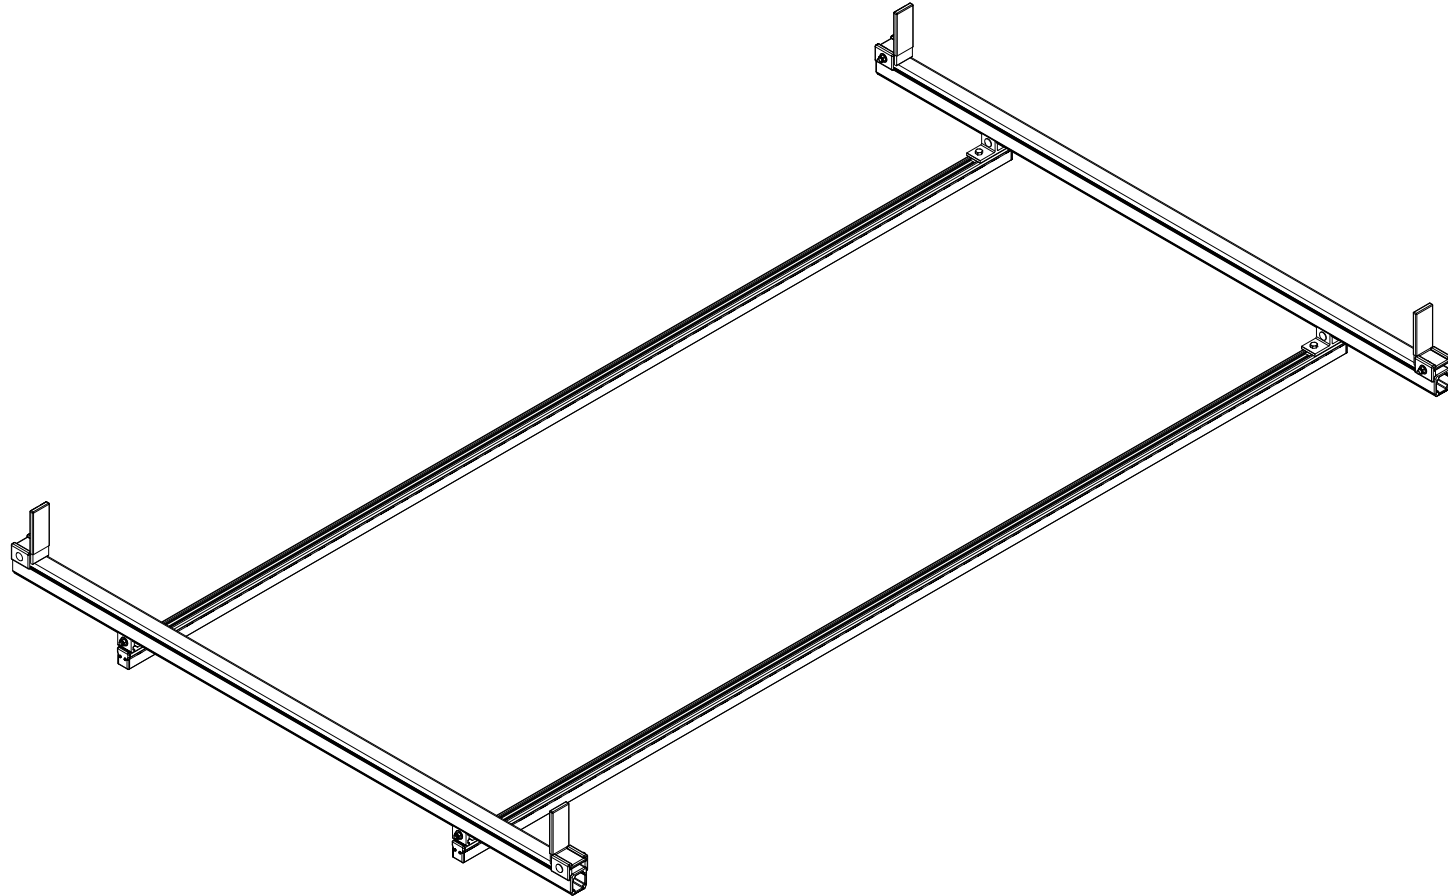

PBB-6001

Pickup Rack, Universal

Dimensional Specifications on Page 2

Configuration as shown:

Base Left/Base Right
Two Crossbars, US Gen4
Finish: White Powder Coat
Rack Weight (empty): 28 lbs

Load specifications as shown:

Maximum Ladder Weight LH..... 100 lbs
Maximum Ladder Length LH..... 32 ft
Maximum Ladder Section LH ..... 16 ft
Maximum Ladder Weight RH ..... 100 lbs
Maximum Ladder Length RH ..... 32 ft
Maximum Ladder Section RH..... 16 ft

*Mounting Hardware ordered separately

*Note: Mounting Hardware purchased separately. For more information, please contact Sales & Support.