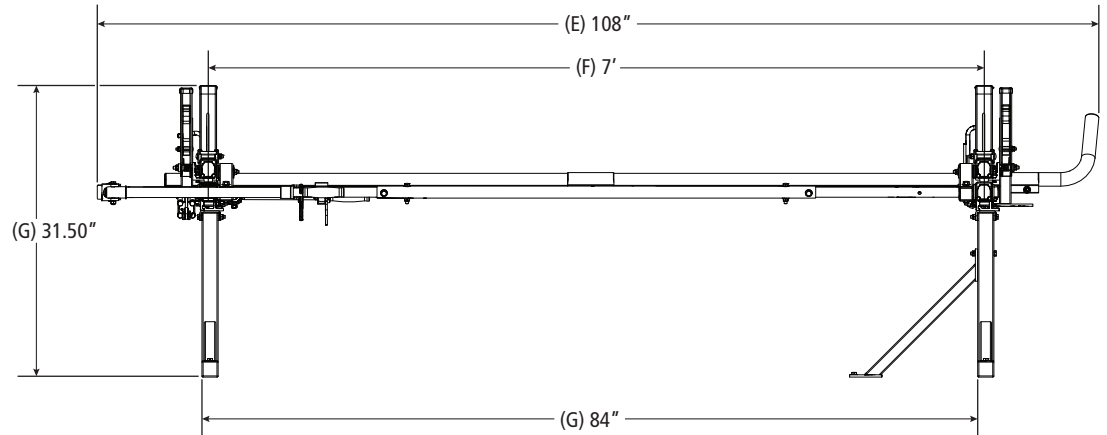

#### Configuration as shown:

Clamp Down/Rotation  
Two Crossbars, US Gen4  
Finish: White Powder Coat  
FBM-0067 Elevated Utility Mounting System  
Rack Weight (empty): 80.75 lbs

#### Load specifications as shown:

Maximum Ladder Weight LH..... 100 lbs  
Maximum Ladder Length LH..... 28 ft  
Maximum Ladder Section LH ..... 14 ft  
Maximum Ladder Weight RH ..... 75 lbs  
Maximum Ladder Length RH ..... 28 ft  
Maximum Ladder Section RH..... 14 ft

### Utility Rack, Elevated

Approximate dimensions as shown:

A: Rack Width .....	83.50"
B: Leg Height .....	19.25"
C: Mount Spacing L/R.....	58.25"
D: Mounting Leg Width .....	78.25"
E: Rack Length .....	108"
F: Crossbar Spacing .....	7'
G: Rack Height .....	31.50"
H: Mount Spacing R/F.....	84"