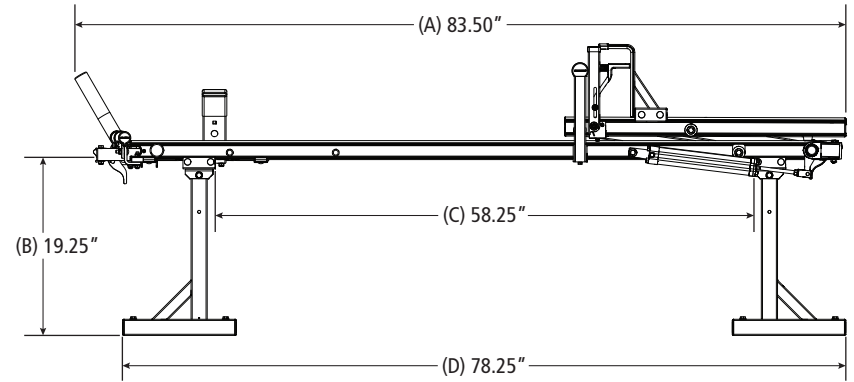

#### Configuration as shown:

Clamp Down/Rotation  
Two Crossbars, US Gen4  
Finish: White Powder Coat  
FBM-0067 Elevated Utility Mounting System  
Rack Weight (empty): 80.75 lbs

#### Load specifications as shown:

Maximum Ladder Weight LH..... 100 lbs  
Maximum Ladder Length LH..... 28 ft  
Maximum Ladder Section LH ..... 14 ft  
Maximum Ladder Weight RH ..... 75 lbs  
Maximum Ladder Length RH ..... 28 ft  
Maximum Ladder Section RH..... 14 ft

### Utility Rack, Elevated

Approximate dimensions as shown:

A: Rack Width .....	83.50"
B: Leg Height .....	19.25"
C: Mount Spacing L/R.....	58.25"
D: Mounting Leg Width .....	78.25"
E: Rack Length .....	108"
F: Crossbar Spacing .....	7'
G: Rack Height .....	31.50"
H: Mount Spacing R/F.....	84"