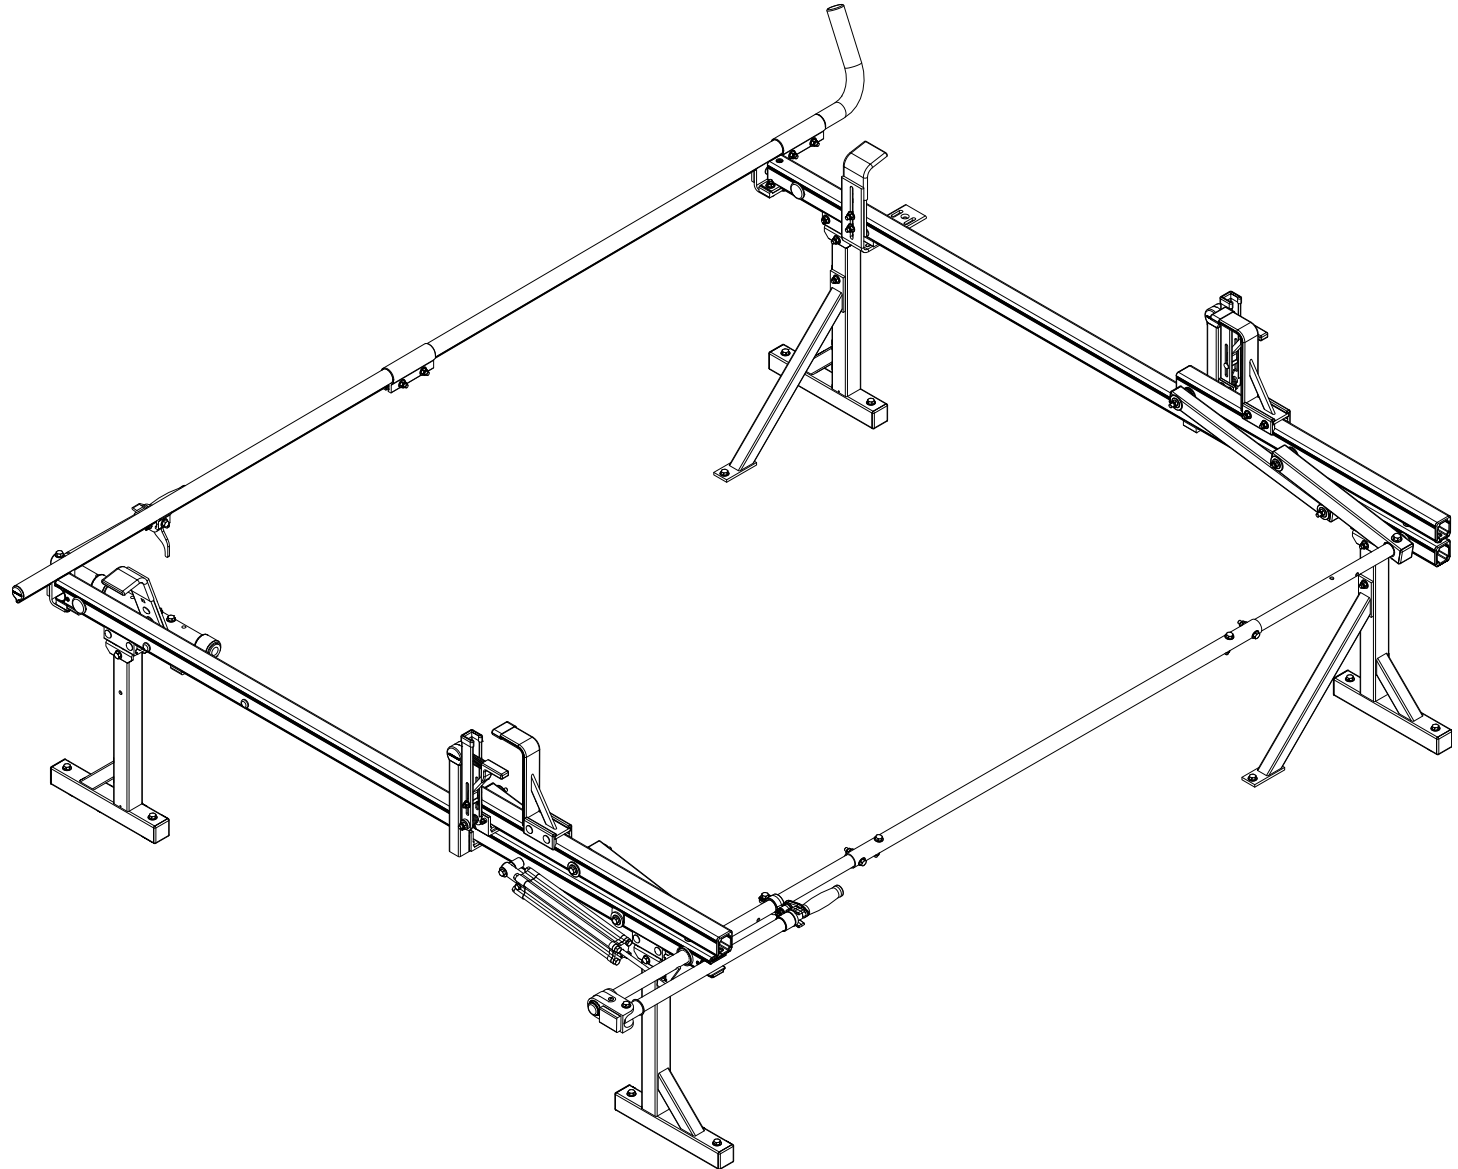

### Utility Rack, Elevated

Dimensional Specifications on Page 2

#### Configuration as shown:

Clamp Down/Rotation  
Two Crossbars, US Gen4  
Finish: White Powder Coat  
FBM-0067 Elevated Utility Mounting System  
Rack Weight (empty): 80.75 lbs

#### Load specifications as shown:

Maximum Ladder Weight LH..... 100 lbs  
Maximum Ladder Length LH..... 28 ft  
Maximum Ladder Section LH ..... 14 ft  
Maximum Ladder Weight RH ..... 75 lbs  
Maximum Ladder Length RH ..... 28 ft  
Maximum Ladder Section RH..... 14 ft

### Utility Rack, Elevated

Approximate dimensions as shown:

A: Rack Width .....	83.50"
B: Leg Height .....	19.25"
C: Mount Spacing L/R.....	58.25"
D: Mounting Leg Width .....	78.25"
E: Rack Length .....	108"
F: Crossbar Spacing .....	7'
G: Rack Height .....	31.50"
H: Mount Spacing R/F.....	84"