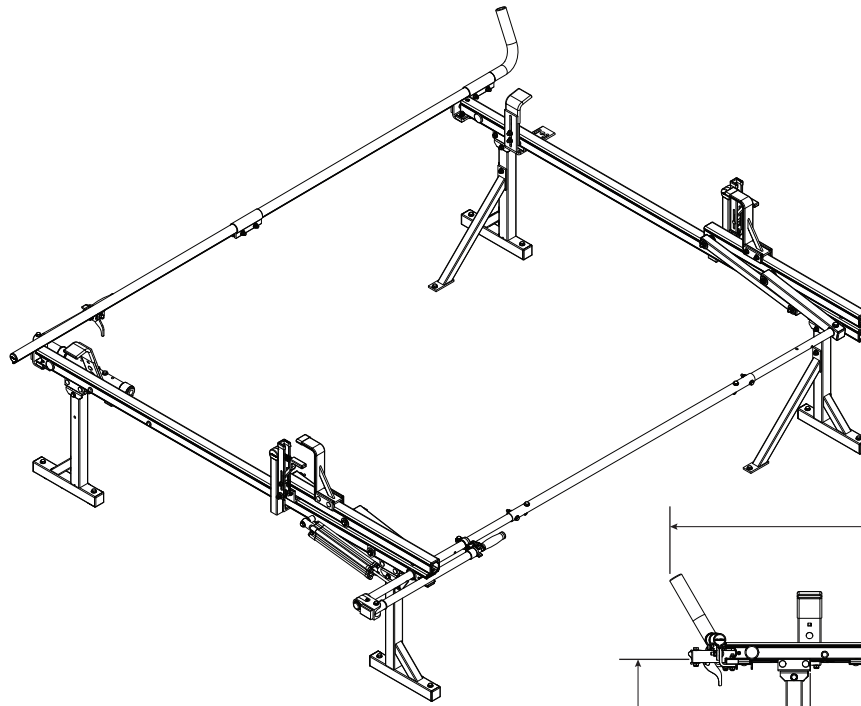

#### Configuration as shown:

Clamp Down/Rotation  
Two Crossbars, US Gen4  
Finish: White Powder Coat  
FBM-0067 Elevated Utility Mounting System  
Rack Weight (empty): 80.75 lbs

#### Load specifications as shown:

Maximum Ladder Weight LH..... 100 lbs  
Maximum Ladder Length LH..... 28 ft  
Maximum Ladder Section LH ..... 14 ft  
Maximum Ladder Weight RH ..... 75 lbs  
Maximum Ladder Length RH ..... 28 ft  
Maximum Ladder Section RH..... 14 ft

### Utility Rack, Elevated

Approximate dimensions as shown:

A: Rack Width .....	83.50"
B: Leg Height .....	19.25"
C: Mount Spacing L/R.....	58.25"
D: Mounting Leg Width .....	78.25"
E: Rack Length .....	108"
F: Crossbar Spacing .....	7'
G: Rack Height .....	31.50"
H: Mount Spacing R/F.....	84"