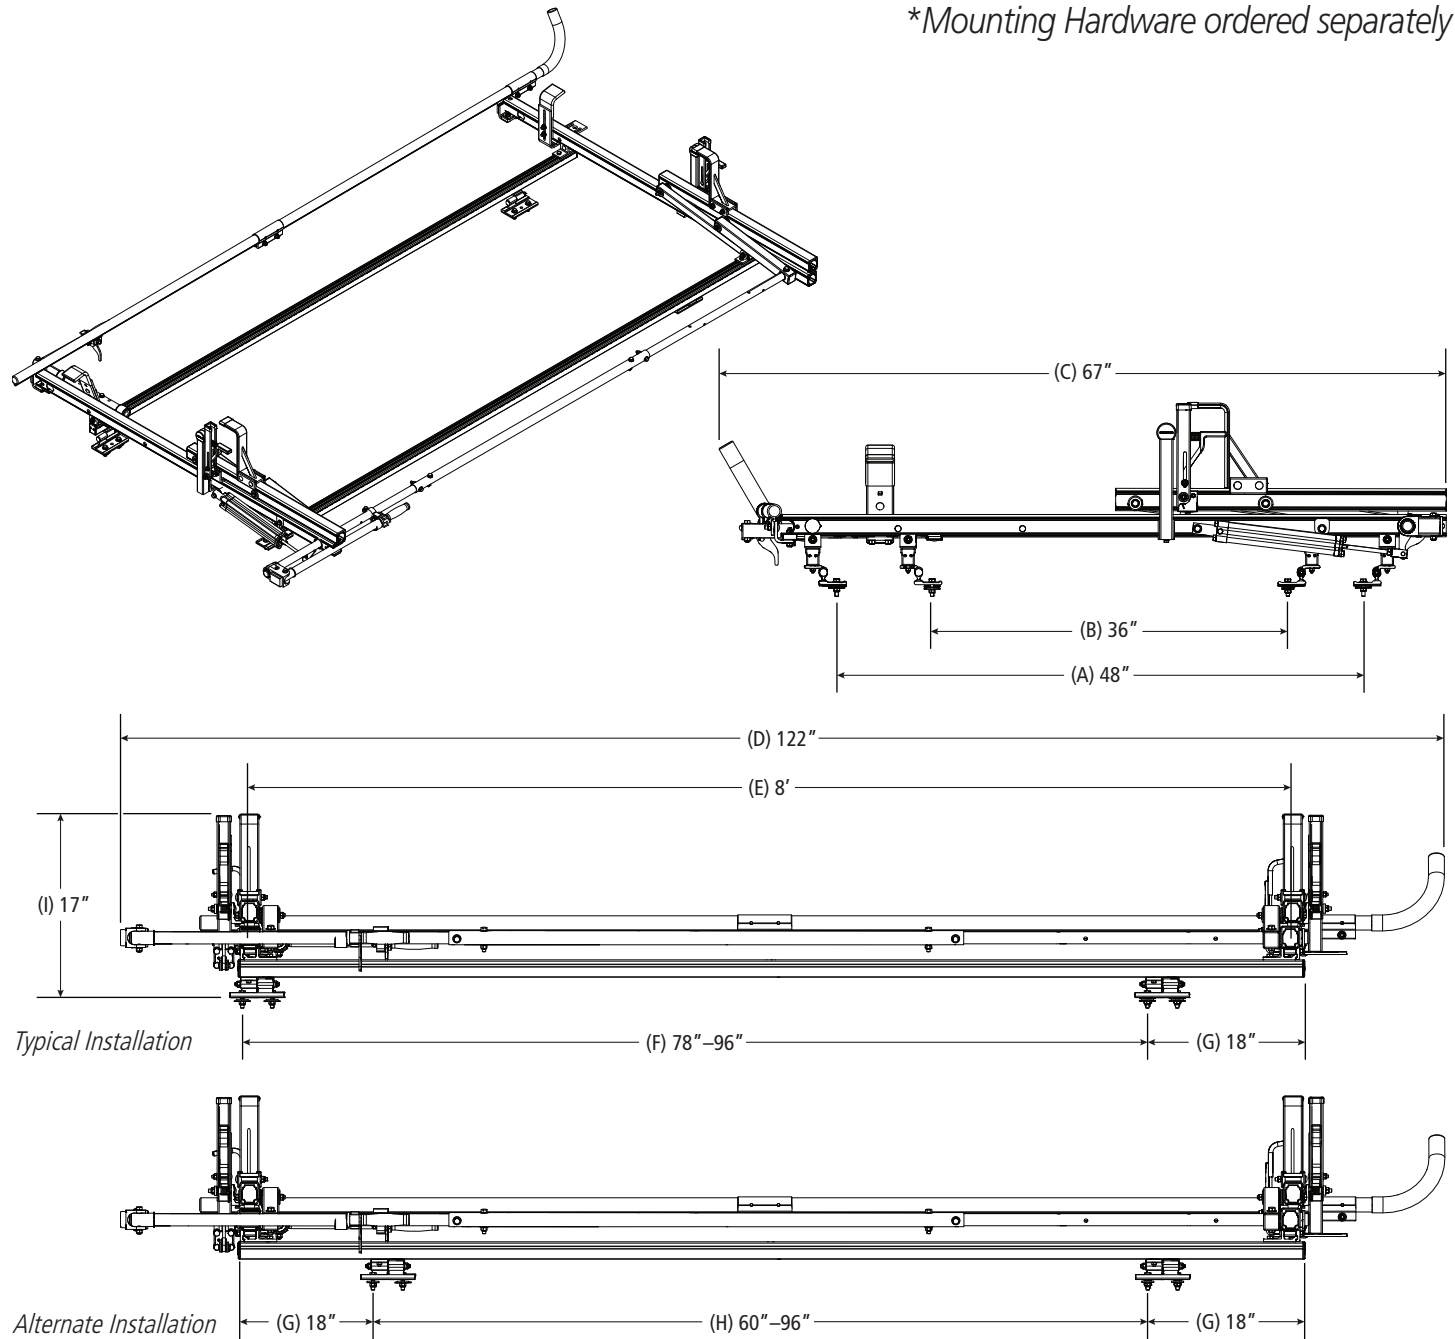

PCR-6001

Pickup Rack, Universal

Dimensional Specifications on Page 2

Configuration as shown:

Clamp Down Left/Rotation Right

Two Crossbars, US Gen4

Finish: White Powder Coat

Rack Weight (empty): 75 lbs

Load specifications as shown:

Maximum Ladder Weight LH..... 100 lbs

Maximum Ladder Length LH..... 32 ft

Maximum Ladder Section LH 16 ft

Maximum Ladder Weight RH 75 lbs

Maximum Ladder Length RH 32 ft

Maximum Ladder Section RH..... 16 ft

- A: Maximum Mount Spacing L/R..... 48"
- B: Minimum Mount Spacing L/R..... 36"
- C: Rack Width 67"
- D: Rack Length..... 122"
- E: Crossbar Spacing..... 8'
- F: Mount Spacing F/R (Typ) 78"-96"
- G: Maximum Mount Offset 18"
- H: Mount Spacing F/R (Alt) 60"-96"
- I: Rack Height..... 17"