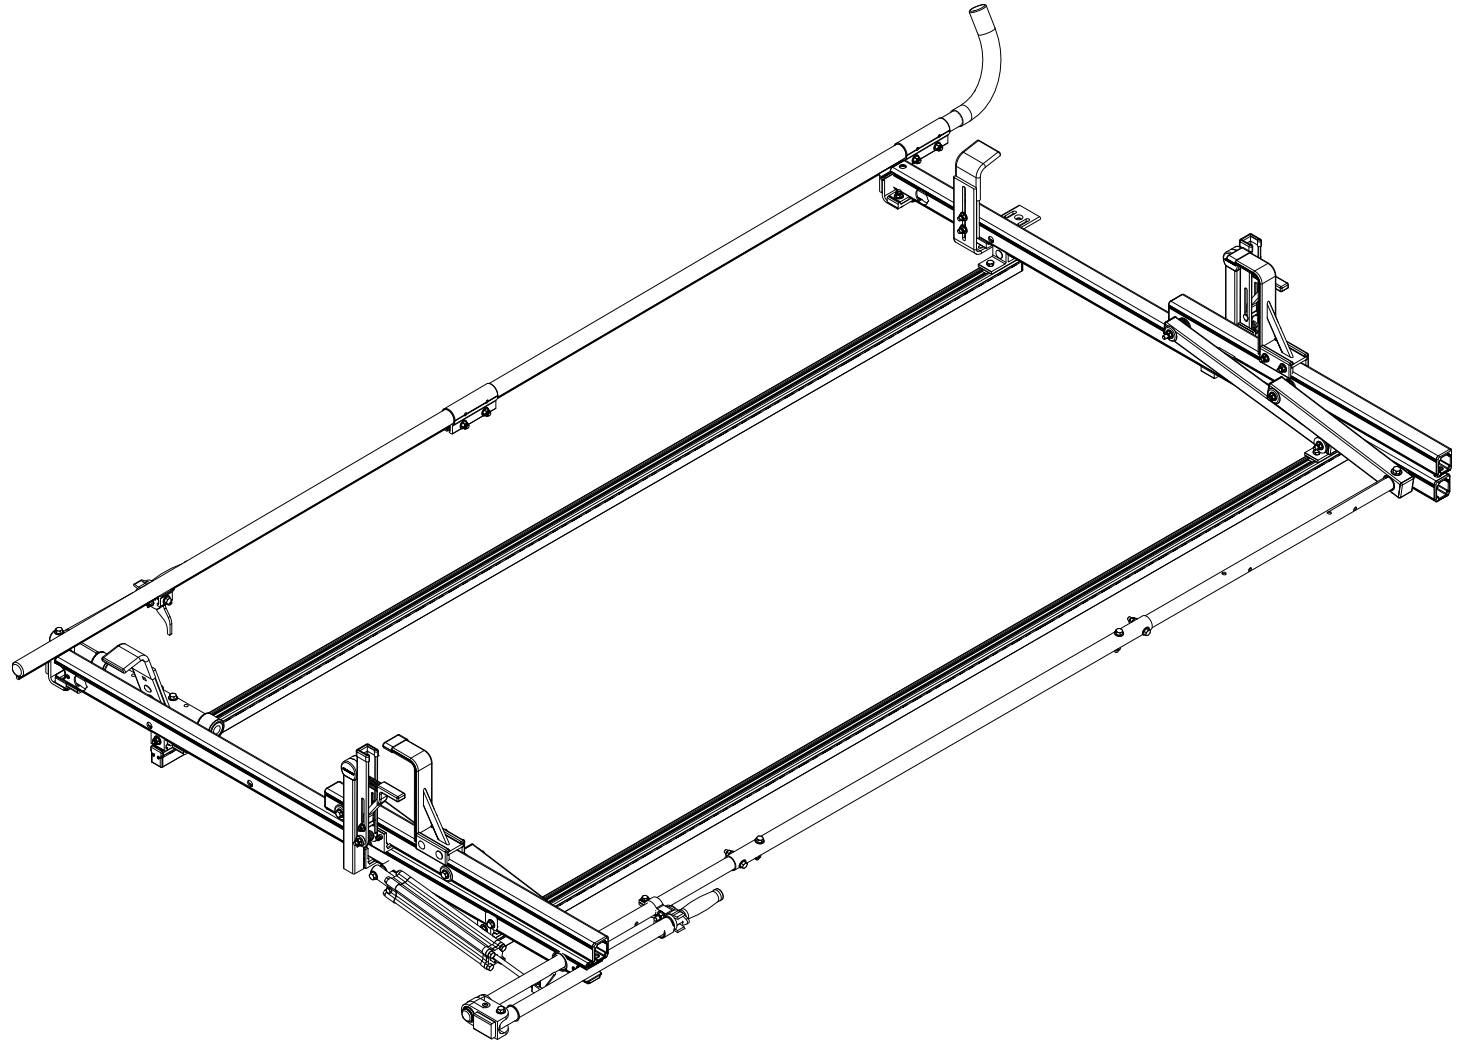

PCR-6001

Pickup Rack, Universal

Dimensional Specifications on Page 2

Configuration as shown:

Clamp Down Left/Rotation Right

Two Crossbars, US Gen4

Finish: White Powder Coat

Rack Weight (empty): 75 lbs

Load specifications as shown:

Maximum Ladder Weight LH..... 100 lbs

Maximum Ladder Length LH..... 32 ft

Maximum Ladder Section LH 16 ft

Maximum Ladder Weight RH 75 lbs

Maximum Ladder Length RH 32 ft

Maximum Ladder Section RH..... 16 ft