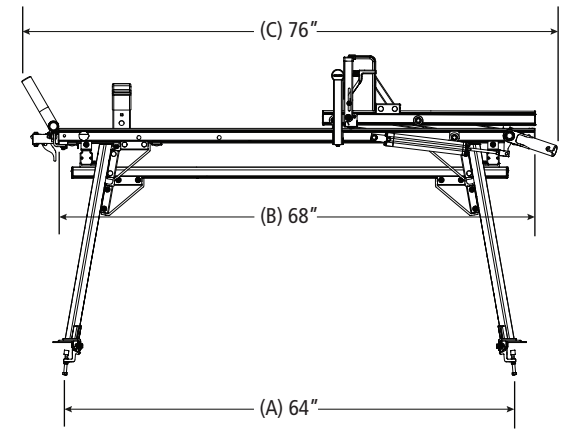

#### Load specifications as shown:

Maximum Ladder Weight LH..... 100 lbs

Maximum Ladder Length LH..... 24 ft

Maximum Ladder Section LH..... 12 ft

Maximum Ladder Weight RH..... 75 lbs

Maximum Ladder Length RH..... 32 ft

Maximum Ladder Section RH..... 16 ft

### Pickup Rack, Universal

Approximate dimensions as shown:

A: Mount Spacing L/R.....	64"
B: Crossbar Width.....	68"
C: Rack Width .....	76"
D: Rack Length.....	112.5"
E: Mid Crossbar Spacing (Typ).....	6'
F: Mid Crossbar Spacing (Alt).....	4'
G: Mount Spacing F/R.....	73"
H: Rack Height .....	41"