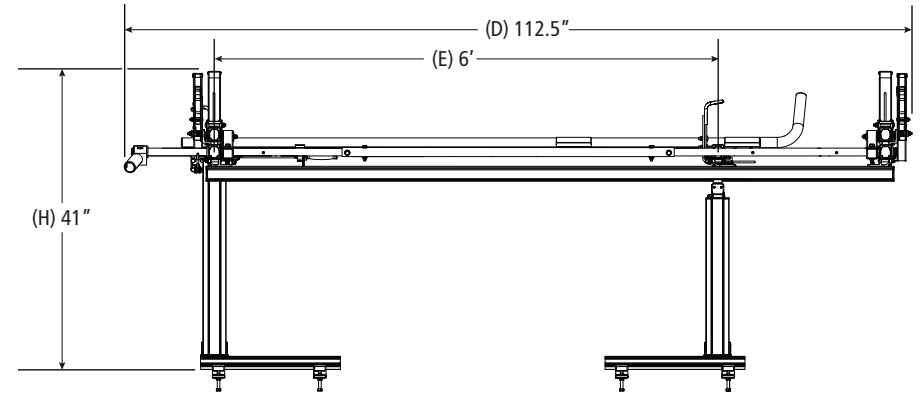

#### Load specifications as shown:

Maximum Ladder Weight LH..... 100 lbs

Maximum Ladder Length LH..... 24 ft

Maximum Ladder Section LH..... 12 ft

Maximum Ladder Weight RH..... 75 lbs

Maximum Ladder Length RH..... 32 ft

Maximum Ladder Section RH..... 16 ft

### Pickup Rack, Universal

Approximate dimensions as shown:

A: Mount Spacing L/R.....	64"
B: Crossbar Width.....	68"
C: Rack Width .....	76"
D: Rack Length.....	112.5"
E: Mid Crossbar Spacing (Typ).....	6'
F: Mid Crossbar Spacing (Alt).....	4'
G: Mount Spacing F/R.....	73"
H: Rack Height .....	41"