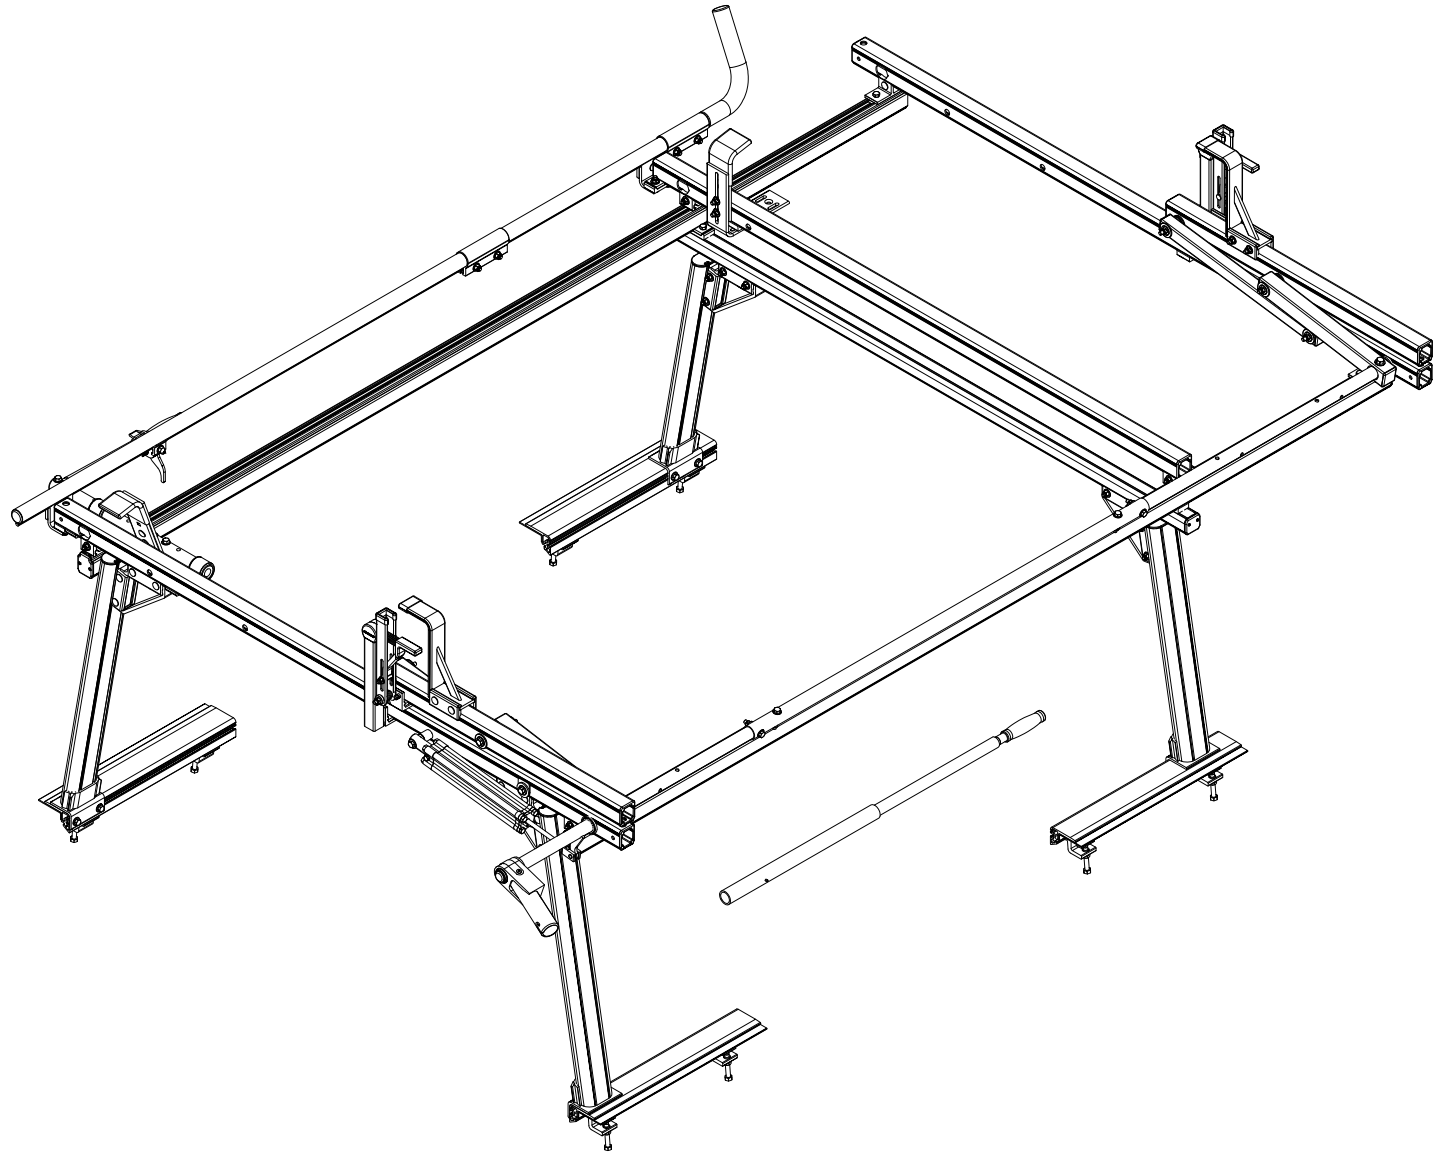

PRIME DESIGN™

A Safe Fleet Brand

PCR3-0021

Pickup Rack, Universal

Dimensional Specifications on Page 2

Configuration as shown:

Clamp Down Left/Rotation Right

Three Crossbars, US Gen4

Finish: White Powder Coat

Rack Weight (empty): 126.4 lbs

Load specifications as shown:

Maximum Ladder Weight LH..... 100 lbs

Maximum Ladder Length LH..... 24 ft

Maximum Ladder Section LH..... 12 ft

Maximum Ladder Weight RH..... 75 lbs

Maximum Ladder Length RH..... 32 ft

Maximum Ladder Section RH..... 16 ft