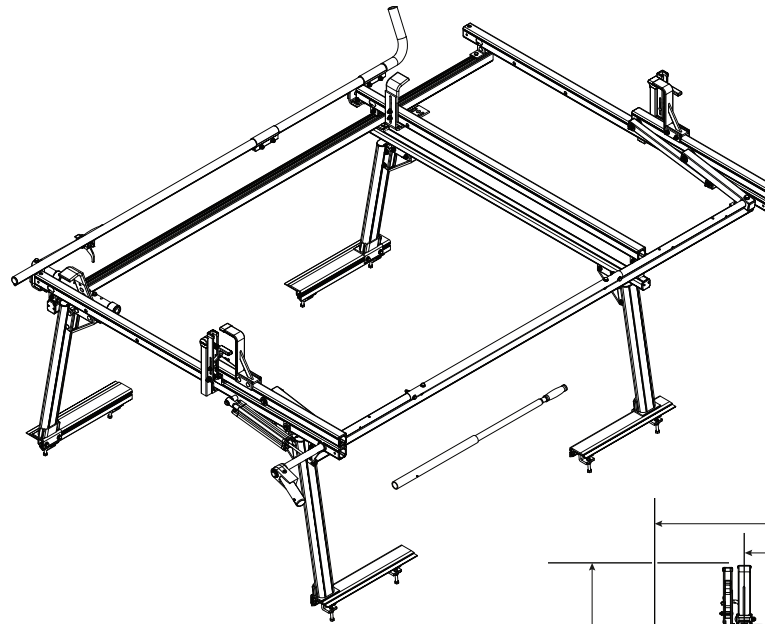

#### Load specifications as shown:

Maximum Ladder Weight LH..... 100 lbs

Maximum Ladder Length LH..... 24 ft

Maximum Ladder Section LH..... 12 ft

Maximum Ladder Weight RH..... 75 lbs

Maximum Ladder Length RH..... 32 ft

Maximum Ladder Section RH..... 16 ft

### Pickup Rack, Universal

Approximate dimensions as shown:

A: Mount Spacing L/R.....	64"
B: Crossbar Width.....	68"
C: Rack Width .....	76"
D: Rack Length.....	112.5"
E: Mid Crossbar Spacing (Typ).....	6'
F: Mid Crossbar Spacing (Alt).....	4'
G: Mount Spacing F/R.....	73"
H: Rack Height .....	41"