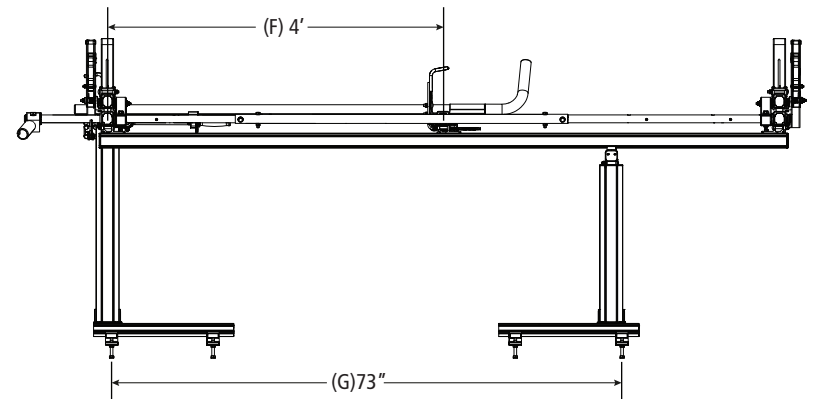

Alternate Installation

Assembly Manual also available:

PCR3-0021

USOV-PCR30021-US01 Rev-A 0118