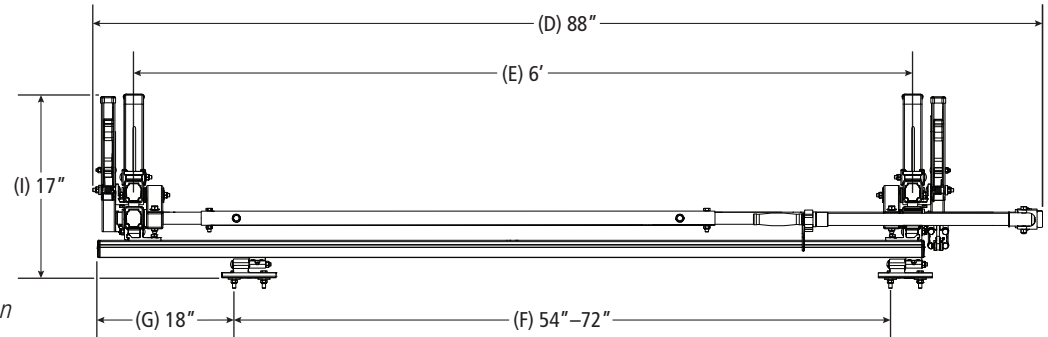

PRB-6000

Pickup Rack, Universal

Shown with MPK-0007 for illustrative purposes only

Approximate dimensions as shown:

- A: Maximum Mount Spacing L/R..... 48"
- B: Minimum Mount Spacing L/R..... 36"
- C: Rack Width ..... 62"
- D: Rack Length..... 88"
- E: Crossbar Spacing..... 6'
- F: Mount Spacing F/R (Typ) ..... 54"–72"
- G: Maximum Mount Offset ..... 18"
- H: Mount Spacing F/R (Alt) ..... 36"–72"
- I: Rack Height..... 17"

*Mounting Hardware ordered separately

*Note: Mounting Hardware purchased separately. For more information, please contact Sales & Support.

Assembly Manual also available:

PRB-6000

USOV-PRB6000-US01 Rev-A 0118