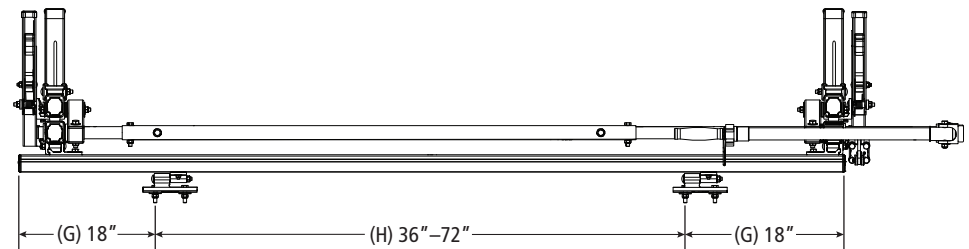

PRB-6000

Pickup Rack, Universal

Shown with MPK-0007 for illustrative purposes only

Approximate dimensions as shown:

- A: Maximum Mount Spacing L/R..... 48"
- B: Minimum Mount Spacing L/R..... 36"
- C: Rack Width ..... 62"
- D: Rack Length..... 88"
- E: Crossbar Spacing..... 6'
- F: Mount Spacing F/R (Typ) ..... 54"–72"
- G: Maximum Mount Offset ..... 18"
- H: Mount Spacing F/R (Alt) ..... 36"–72"
- I: Rack Height..... 17"

*Mounting Hardware ordered separately

*Note: Mounting Hardware purchased separately. For more information, please contact Sales & Support.

Assembly Manual also available:

PRB-6000

USOV-PRB6000-US01 Rev-A 0118