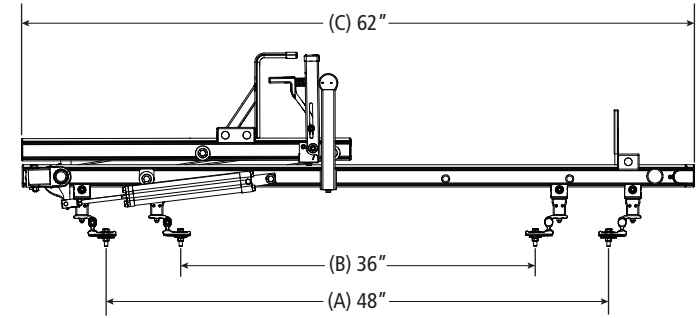

PRB-6000

Pickup Rack, Universal

Shown with MPK-0007 for illustrative purposes only

Approximate dimensions as shown:

- A: Maximum Mount Spacing L/R..... 48"
- B: Minimum Mount Spacing L/R..... 36"
- C: Rack Width ..... 62"
- D: Rack Length..... 88"
- E: Crossbar Spacing..... 6'
- F: Mount Spacing F/R (Typ) ..... 54"–72"
- G: Maximum Mount Offset ..... 18"
- H: Mount Spacing F/R (Alt) ..... 36"–72"
- I: Rack Height..... 17"

*Mounting Hardware ordered separately

*Note: Mounting Hardware purchased separately. For more information, please contact Sales & Support.

Assembly Manual also available:

PRB-6000

USOV-PRB6000-US01 Rev-A 0118