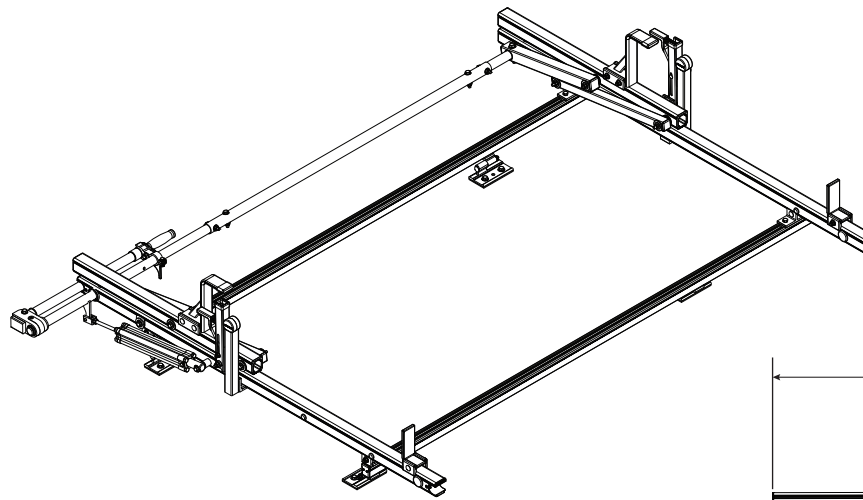

PRB-6000

Pickup Rack, Universal

Shown with MPK-0007 for illustrative purposes only

Approximate dimensions as shown:

- A: Maximum Mount Spacing L/R..... 48"
- B: Minimum Mount Spacing L/R..... 36"
- C: Rack Width ..... 62"
- D: Rack Length..... 88"
- E: Crossbar Spacing..... 6'
- F: Mount Spacing F/R (Typ) ..... 54"–72"
- G: Maximum Mount Offset ..... 18"
- H: Mount Spacing F/R (Alt) ..... 36"–72"
- I: Rack Height..... 17"

*Mounting Hardware ordered separately

*Note: Mounting Hardware purchased separately. For more information, please contact Sales & Support.

Assembly Manual also available:

PRB-6000

USOV-PRB6000-US01 Rev-A 0118