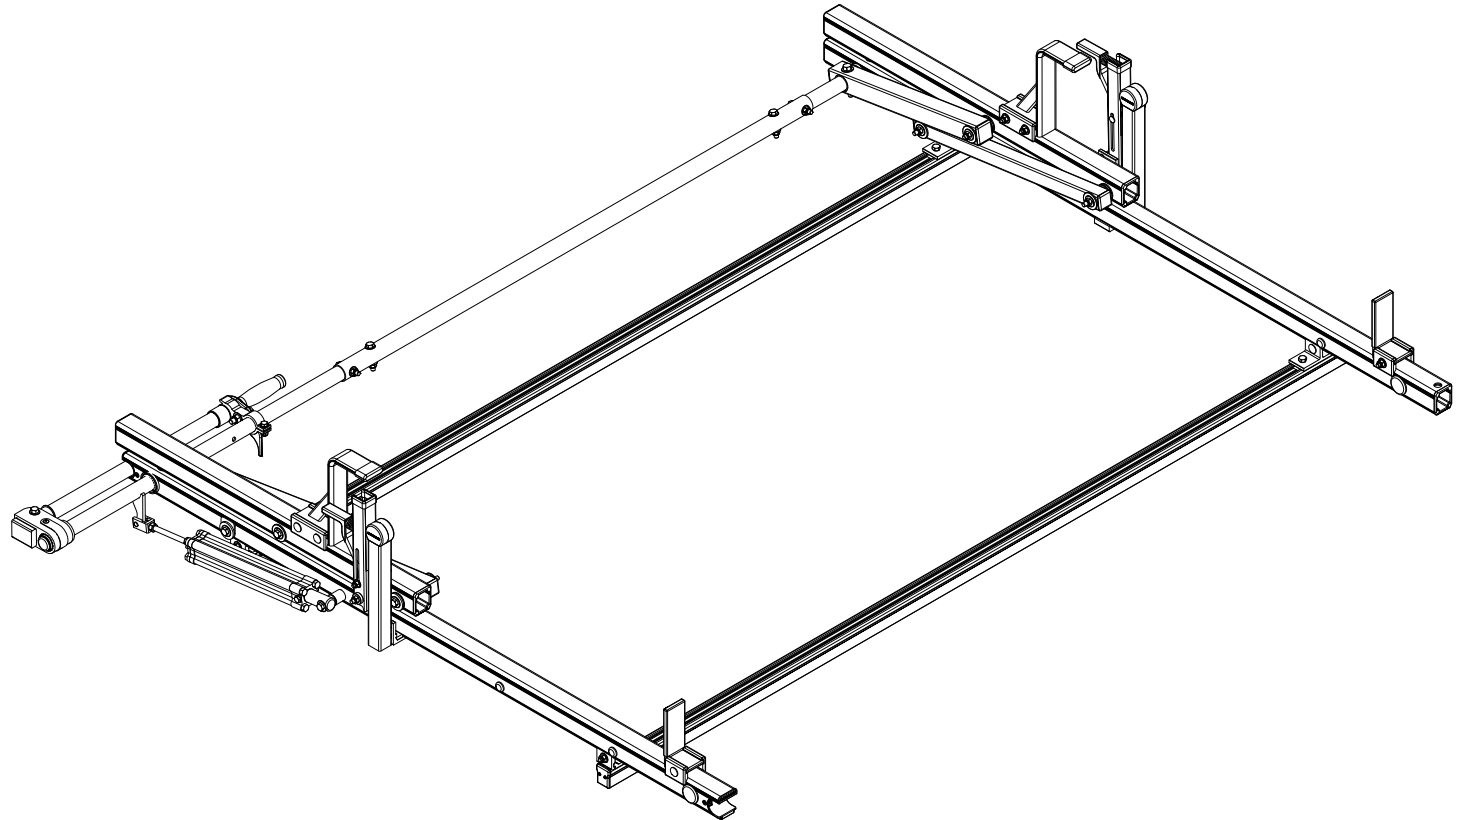

PRIME DESIGN™

A Safe Fleet Brand

PRB-6000

Pickup Rack, Universal

Dimensional Specifications on Page 2

Configuration as shown:

Rotation Left/Base Right
Two Crossbars, US Gen4
Finish: White Powder Coat
Rack Weight (empty): 60 lbs

Load specifications as shown:

Maximum Ladder Weight LH..... 75 lbs
Maximum Ladder Length LH..... 24 ft
Maximum Ladder Section LH ..... 12 ft
Maximum Ladder Weight RH ..... 100 lbs
Maximum Ladder Length RH ..... 24 ft
Maximum Ladder Section RH..... 12 ft

*Mounting Hardware ordered separately

*Note: Mounting Hardware purchased separately. For more information, please contact Sales & Support.