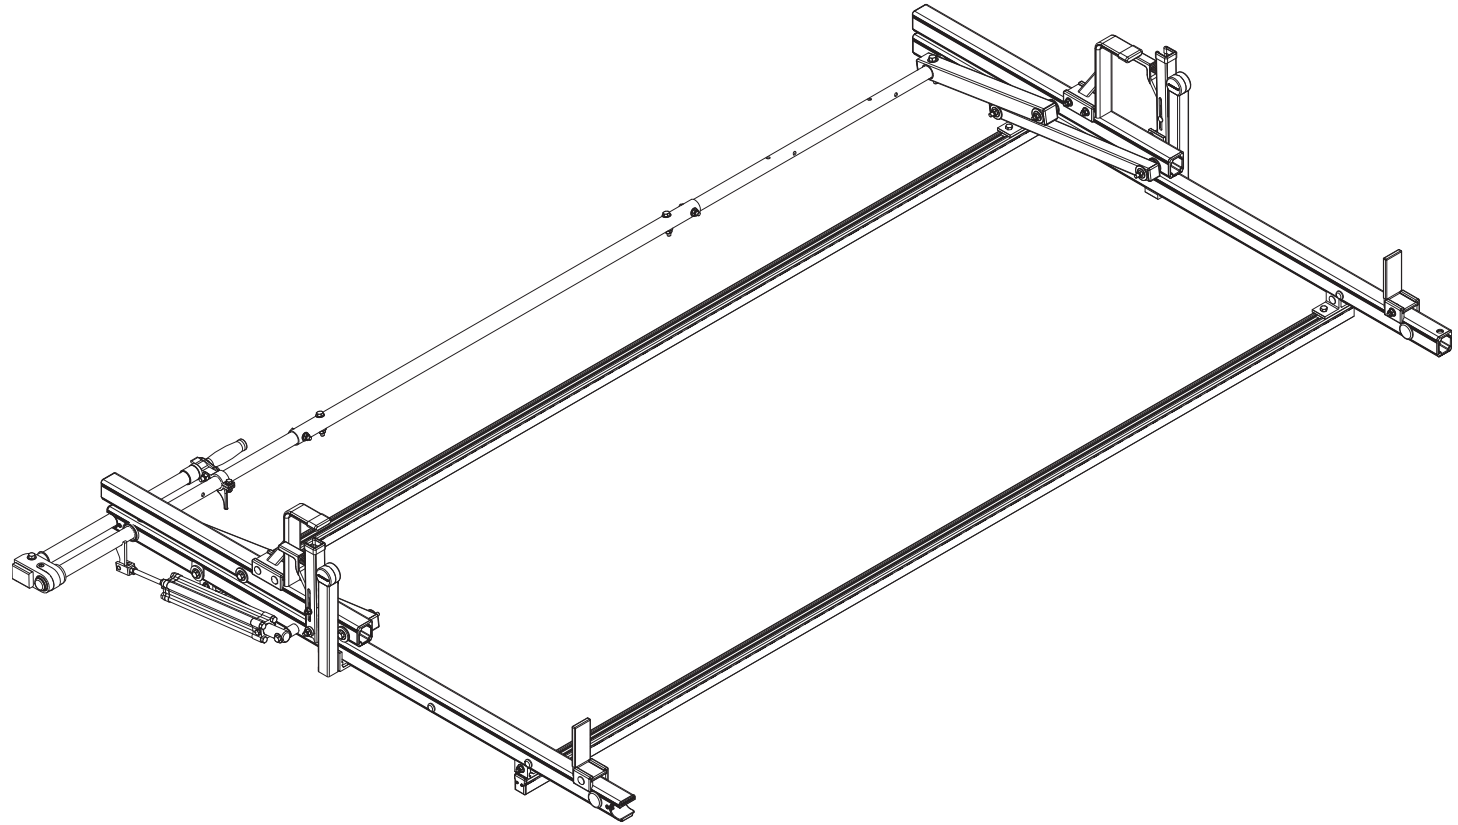

PRB-6001

Pickup Rack, Universal

Dimensional Specifications on Page 2

Configuration as shown:

Rotation Left/Base Right
Two Crossbars, US Gen4
Finish: White Powder Coat
Rack Weight (empty): 63 lbs

Load specifications as shown:

Maximum Ladder Weight LH..... 75 lbs
Maximum Ladder Length LH..... 32 ft
Maximum Ladder Section LH ..... 16 ft
Maximum Ladder Weight RH ..... 100 lbs
Maximum Ladder Length RH ..... 32 ft
Maximum Ladder Section RH..... 16 ft

*Mounting Hardware ordered separately

*Note: Mounting Hardware purchased separately. For more information, please contact Sales & Support.