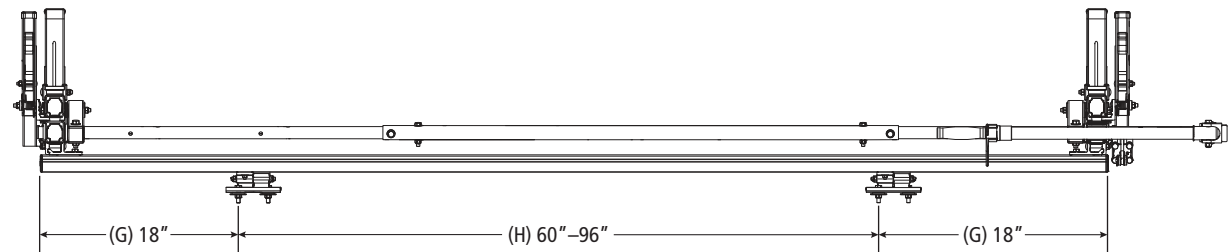

PRB-6001

Pickup Rack, Universal

Shown with MPK-0007 for illustrative purposes only

Approximate dimensions as shown:

- A: Maximum Mount Spacing L/R..... 48"
- B: Minimum Mount Spacing L/R..... 36"
- C: Rack Width ..... 67"
- D: Rack Length..... 112"
- E: Crossbar Spacing..... 8'
- F: Mount Spacing F/R (Typ) ..... 78"–96"
- G: Maximum Mount Offset ..... 18"
- H: Mount Spacing F/R (Alt) ..... 60"–96"
- I: Rack Height..... 17"

*Mounting Hardware ordered separately

*Note: Mounting Hardware purchased separately. For more information, please contact Sales & Support.

Assembly Manual also available:

PRB-6001

USOV-PRB6001-US01 Rev-A 0118