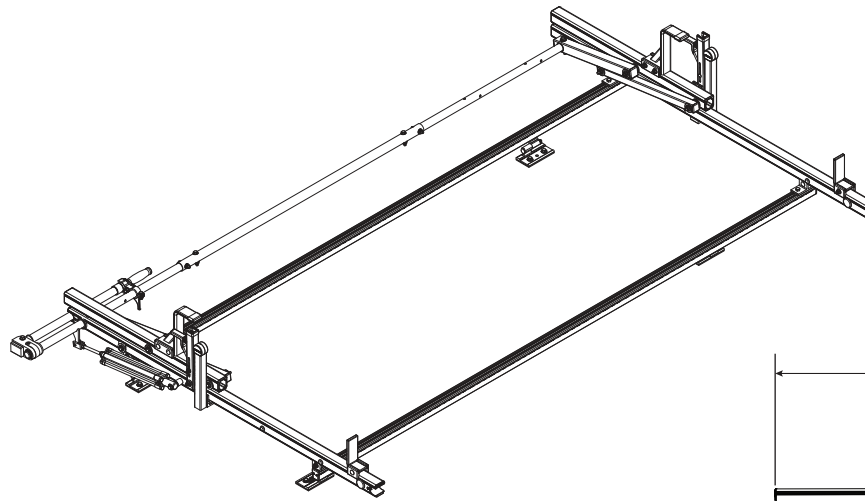

PRB-6001

Pickup Rack, Universal

Shown with MPK-0007 for illustrative purposes only

Approximate dimensions as shown:

- A: Maximum Mount Spacing L/R..... 48"
- B: Minimum Mount Spacing L/R..... 36"
- C: Rack Width ..... 67"
- D: Rack Length..... 112"
- E: Crossbar Spacing..... 8'
- F: Mount Spacing F/R (Typ) ..... 78"–96"
- G: Maximum Mount Offset ..... 18"
- H: Mount Spacing F/R (Alt) ..... 60"–96"
- I: Rack Height..... 17"

*Mounting Hardware ordered separately

*Note: Mounting Hardware purchased separately. For more information, please contact Sales & Support.

Assembly Manual also available:

PRB-6001

USOV-PRB6001-US01 Rev-A 0118