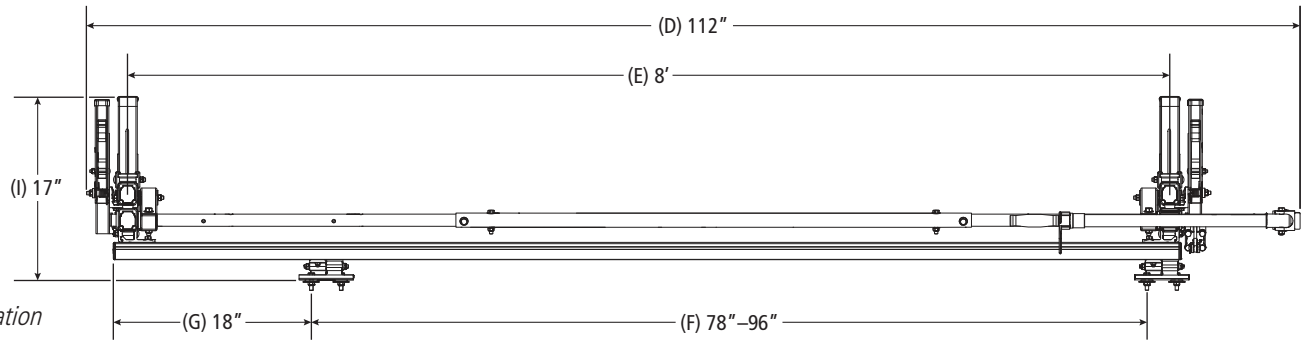

PRB-6001

Pickup Rack, Universal

Shown with MPK-0007 for illustrative purposes only

Approximate dimensions as shown:

- A: Maximum Mount Spacing L/R..... 48"
- B: Minimum Mount Spacing L/R..... 36"
- C: Rack Width ..... 67"
- D: Rack Length..... 112"
- E: Crossbar Spacing..... 8'
- F: Mount Spacing F/R (Typ) ..... 78"–96"
- G: Maximum Mount Offset ..... 18"
- H: Mount Spacing F/R (Alt) ..... 60"–96"
- I: Rack Height..... 17"

*Mounting Hardware ordered separately

*Note: Mounting Hardware purchased separately. For more information, please contact Sales & Support.

Assembly Manual also available:

PRB-6001

USOV-PRB6001-US01 Rev-A 0118