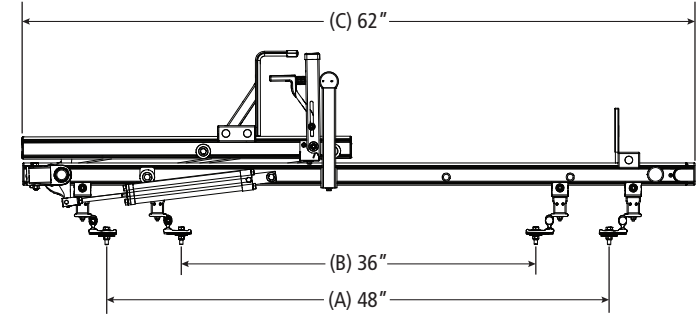

PRB-6001

Pickup Rack, Universal

Shown with MPK-0007 for illustrative purposes only

Approximate dimensions as shown:

- A: Maximum Mount Spacing L/R..... 48"
- B: Minimum Mount Spacing L/R..... 36"
- C: Rack Width ..... 67"
- D: Rack Length..... 112"
- E: Crossbar Spacing..... 8'
- F: Mount Spacing F/R (Typ) ..... 78"–96"
- G: Maximum Mount Offset ..... 18"
- H: Mount Spacing F/R (Alt) ..... 60"–96"
- I: Rack Height..... 17"

*Mounting Hardware ordered separately

*Note: Mounting Hardware purchased separately. For more information, please contact Sales & Support.

Assembly Manual also available:

PRB-6001

USOV-PRB6001-US01 Rev-A 0118