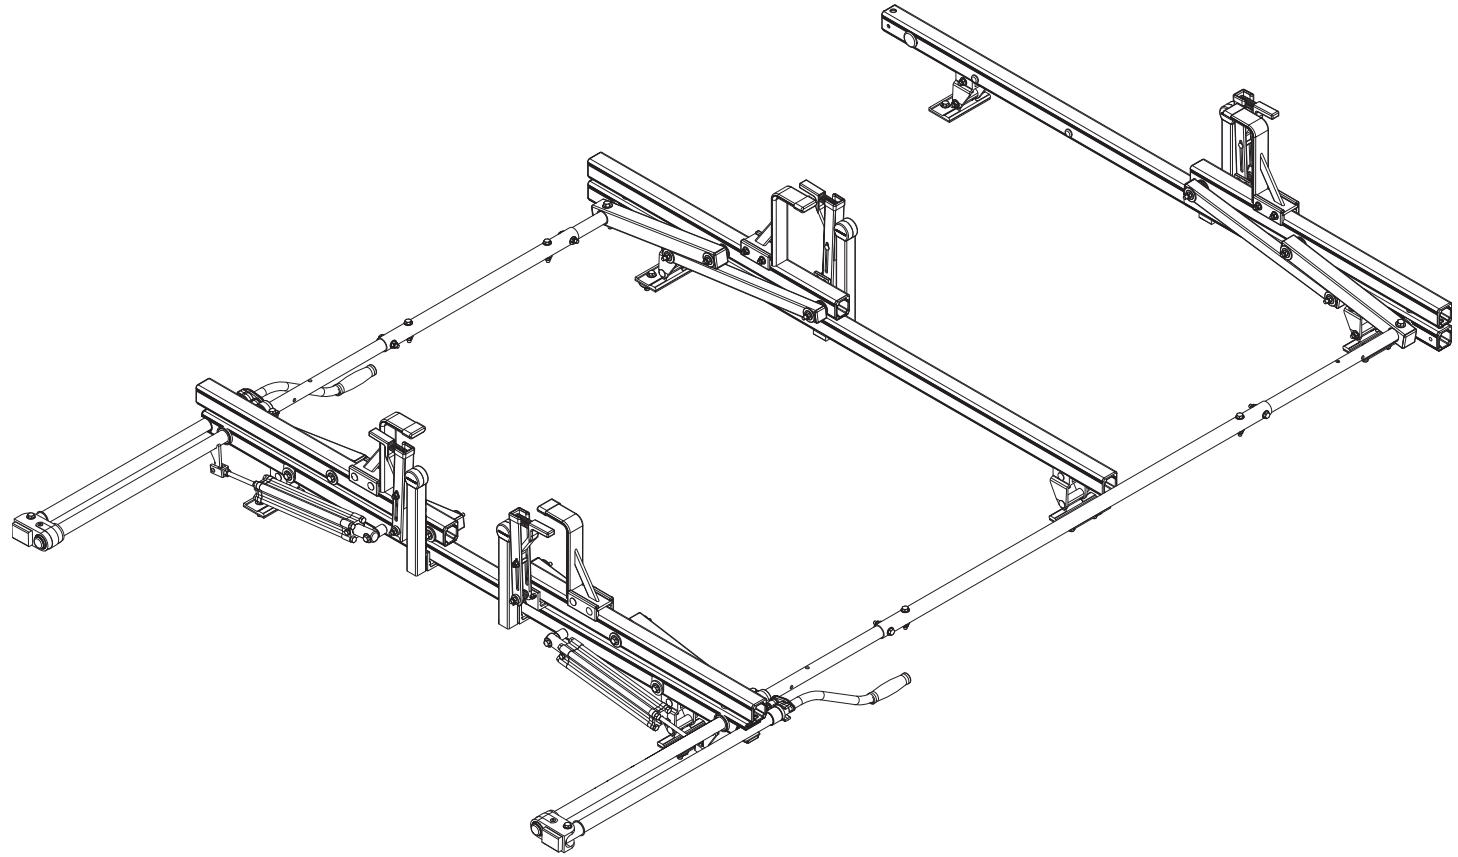

PRR3-0003

Truck Cap

Dimensional Specifications on Page 2

Configuration as shown:

Rotation Left/Rotation Right
Three Crossbars, US Gen4
Finish: White Powder Coat
Rack Weight (empty): 96.50 lbs

Load specifications as shown:

Maximum Ladder Weight LH..... 75 lbs
Maximum Ladder Length LH..... 16 ft
Maximum Ladder Section LH 8 ft
Maximum Ladder Weight RH 75 lbs
Maximum Ladder Length RH 32 ft
Maximum Ladder Section RH..... 16 ft

PRR3-0003

Truck Cap

Approximate dimensions as shown:

- A: Mount Spacing L/R..... 51.50"
- B: Crossbar Width..... 68"
- C: Rack Length..... 100-124"
- D: Overall Crossbar Spacing (Typ)..... 6-8'
- E: Mid Crossbar Spacing..... 4-5'
- F: Mount Spacing F/R..... Variable
- G: Rack Height..... 16"