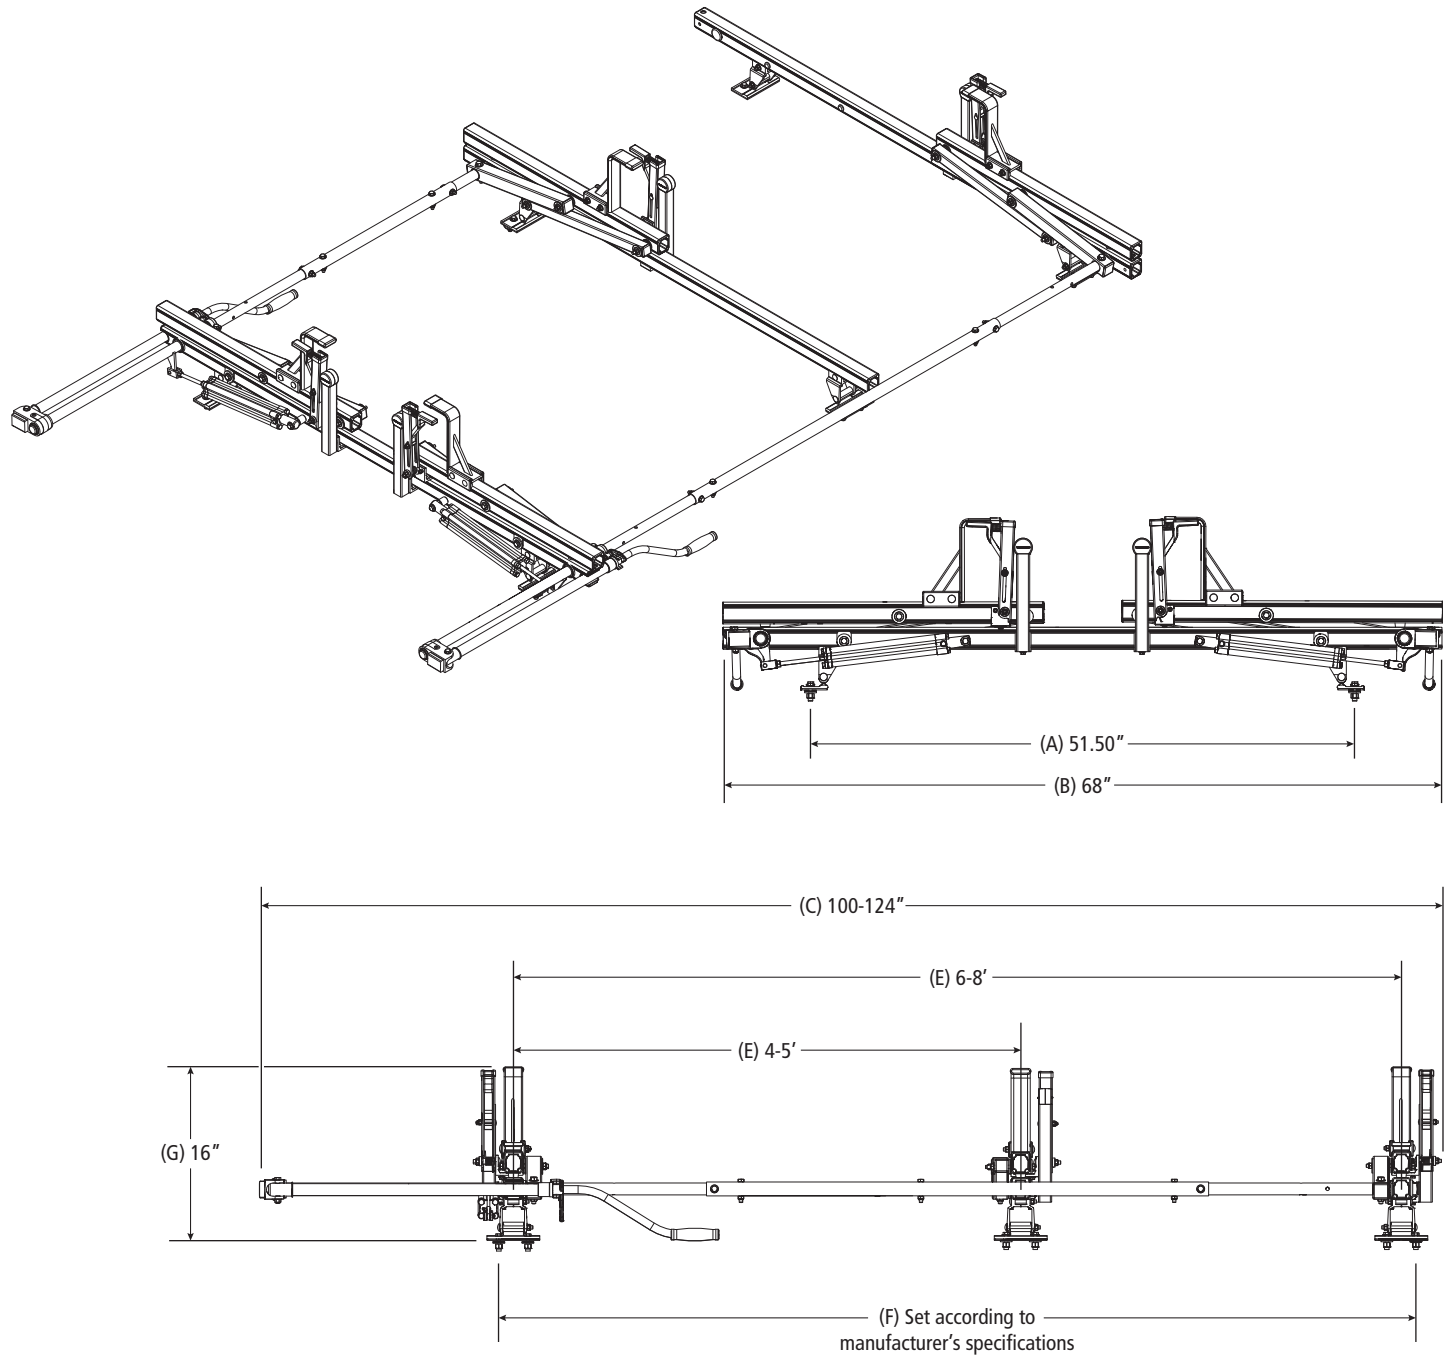

PRR3-0003

Truck Cap

Dimensional Specifications on Page 2

Configuration as shown:

Rotation Left/Rotation Right
Three Crossbars, US Gen4
Finish: White Powder Coat
Rack Weight (empty): 96.50 lbs

Load specifications as shown:

Maximum Ladder Weight LH..... 75 lbs
Maximum Ladder Length LH..... 16 ft
Maximum Ladder Section LH 8 ft
Maximum Ladder Weight RH 75 lbs
Maximum Ladder Length RH 32 ft
Maximum Ladder Section RH..... 16 ft

PRR3-0003

Truck Cap

Approximate dimensions as shown:

- A: Mount Spacing L/R..... 51.50"
- B: Crossbar Width..... 68"
- C: Rack Length..... 100-124"
- D: Overall Crossbar Spacing (Typ)..... 6-8'
- E: Mid Crossbar Spacing..... 4-5'
- F: Mount Spacing F/R..... Variable
- G: Rack Height..... 16"