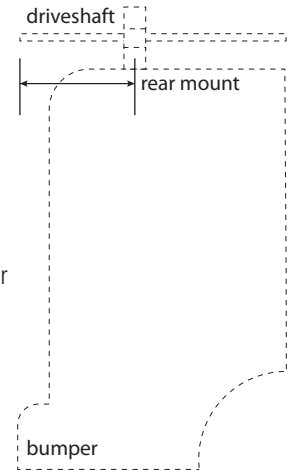

Rear Drive Shaft Offset: 24"

Note: The end of the driveshaft must not extend beyond the vehicle bumper