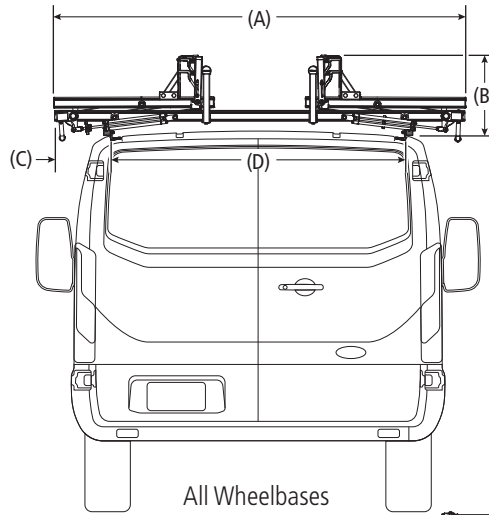

VRR-FT-M

ErgoRack, Ford Transit Low Roof

Approximate dimensions as shown:

All Wheelbases

A: Rack Width	78"
B: Rack Height	16"
C: Rear Crossbar Offset (Left).....	10.25"
D: Mount Bolt Spacing L/R.....	54"

130" Wheelbase

E: Total Crossbar Spacing.....	6'
F: Rack Length	100"

148" Wheelbase

G: Total Crossbar Spacing	*6–8'
H: Rack Length.....	124"

*5' Connecting Bars (sold separately) are required for spacings that exceed 6'—contact Sales & Service.

	3' Connecting Bar (Included in current configuration)
	5' Connecting Bar (Sold separately)

Compatible Accessories Available

(Sold Separately)

5' Rotation Connecting Bar	FEA-0022
Rear Access Ladder.....	AAL Series
8'–12' Conduit Carriers.....	CON Series
WorkPro LED Lighting.....	LED Series
Systems and Safety Components	RVS Series
Safety monitoring.....	DS2 Series