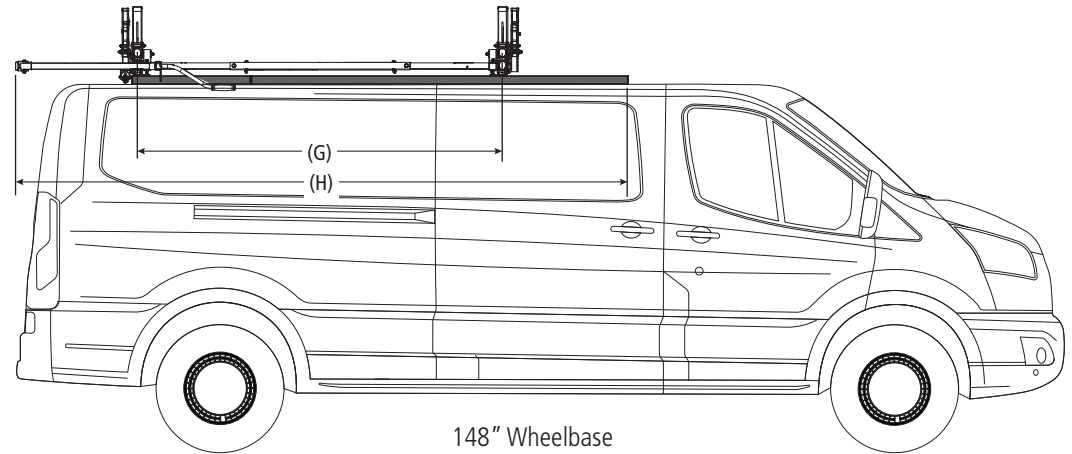

130" Wheelbase

148" Wheelbase