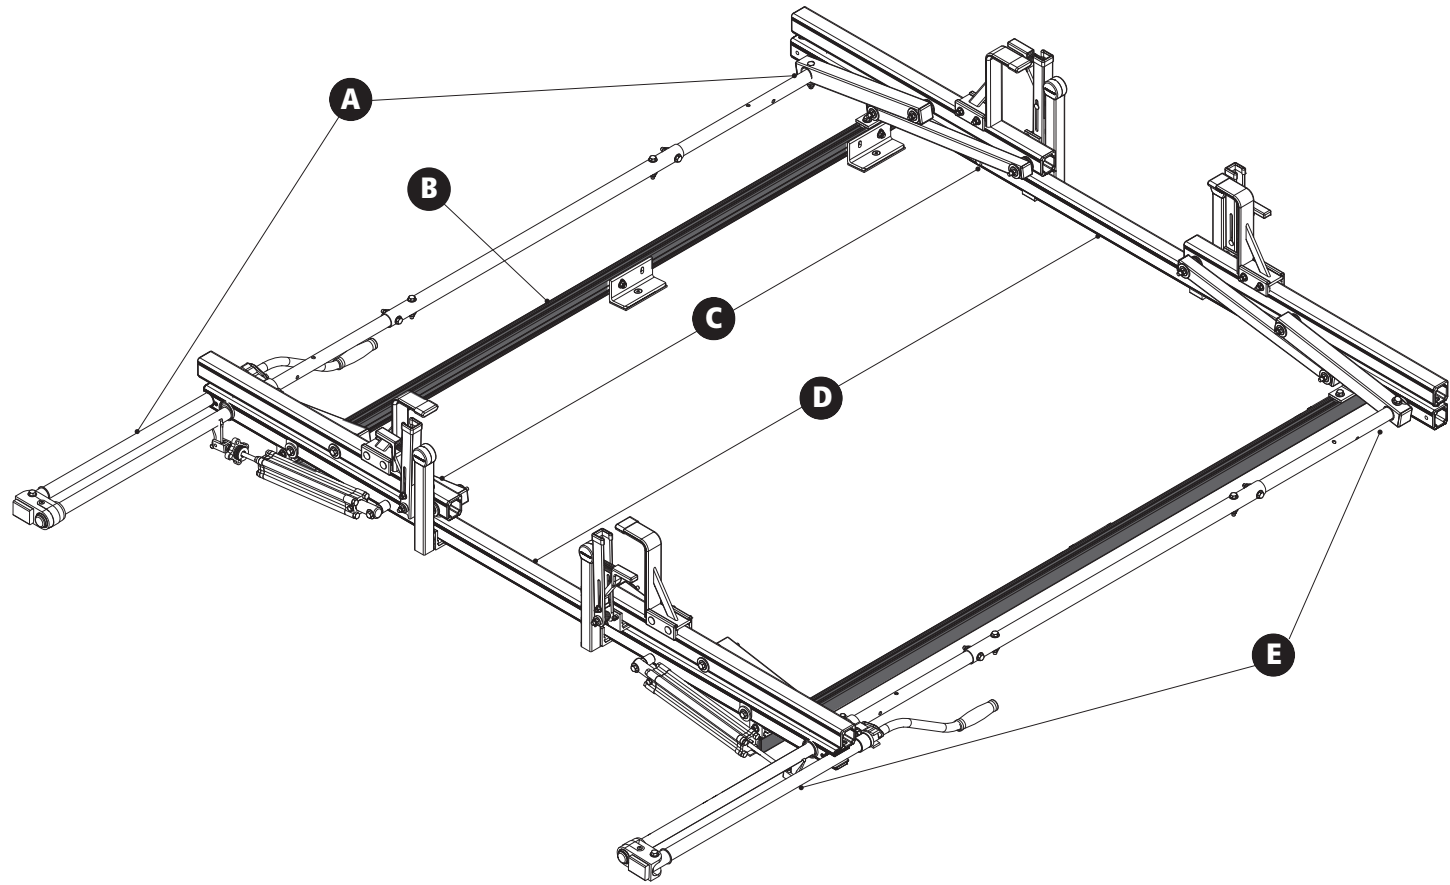

[Modular Assembly Manuals](#)

ErgoRack Van—Load specifications:

Check vehicle manufacturer recommendations for roof capacity weight limits.

CROSSBAR SPACING	STEP LADDER	EXT. LADDER
4 ft Spacing	6 – 8 ft.	16 – 20 ft.
5 ft Spacing	8 – 10 ft.	16 – 24 ft.
6 ft Spacing	8 – 12 ft. [†]	16 – 28 ft.
7 ft Spacing	10 – 12 ft. [†]	20 – 32 ft.
8 ft Spacing	10 – 12 ft. [†]	20 – 36 ft.

[†]Rotation Configurations: 12 ft. step ladders require an extended upper add-on component.

*Example shown with 130" Wheelbase Configuration

VRR-FT-M

ErgoRack, Ford Transit Low Roof

Approximate dimensions as shown: