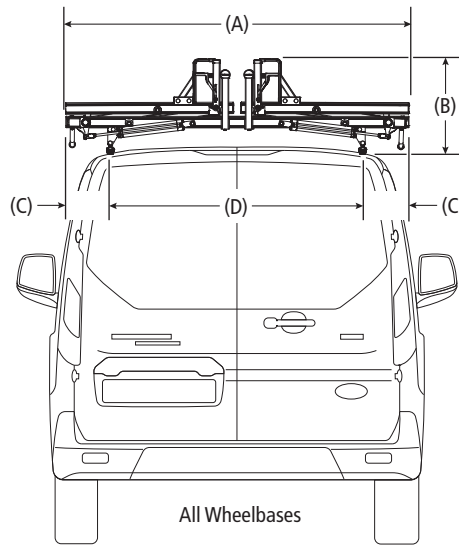

VRR-TC-HM

ErgoRack, Transit Connect

Approximate dimensions as shown:

All Wheelbases

- A: Rack Width 62"
- B: Rack Height 17.50"
- C: Rear Crossbar Offset (Left).....Even
- D: Mount Bolt Spacing L/R..... Set at install

105" Wheelbase

- E: Total Crossbar Spacing.....5'
- F: Rack Length 88"

121" Wheelbase

- G: Total Crossbar Spacing.....6'
- H: Rack Length..... 100"

Compatible Accessories Available

(Sold Separately)

- WorkPro LED Lighting..... [LED Series](#)
- Systems and Safety Components [RVS Series](#)
- Safety monitoring..... [DS2 Series](#)

Rear Drive Shaft Offset: 24"

Note: The end of the driveshaft must not extend beyond the vehicle bumper