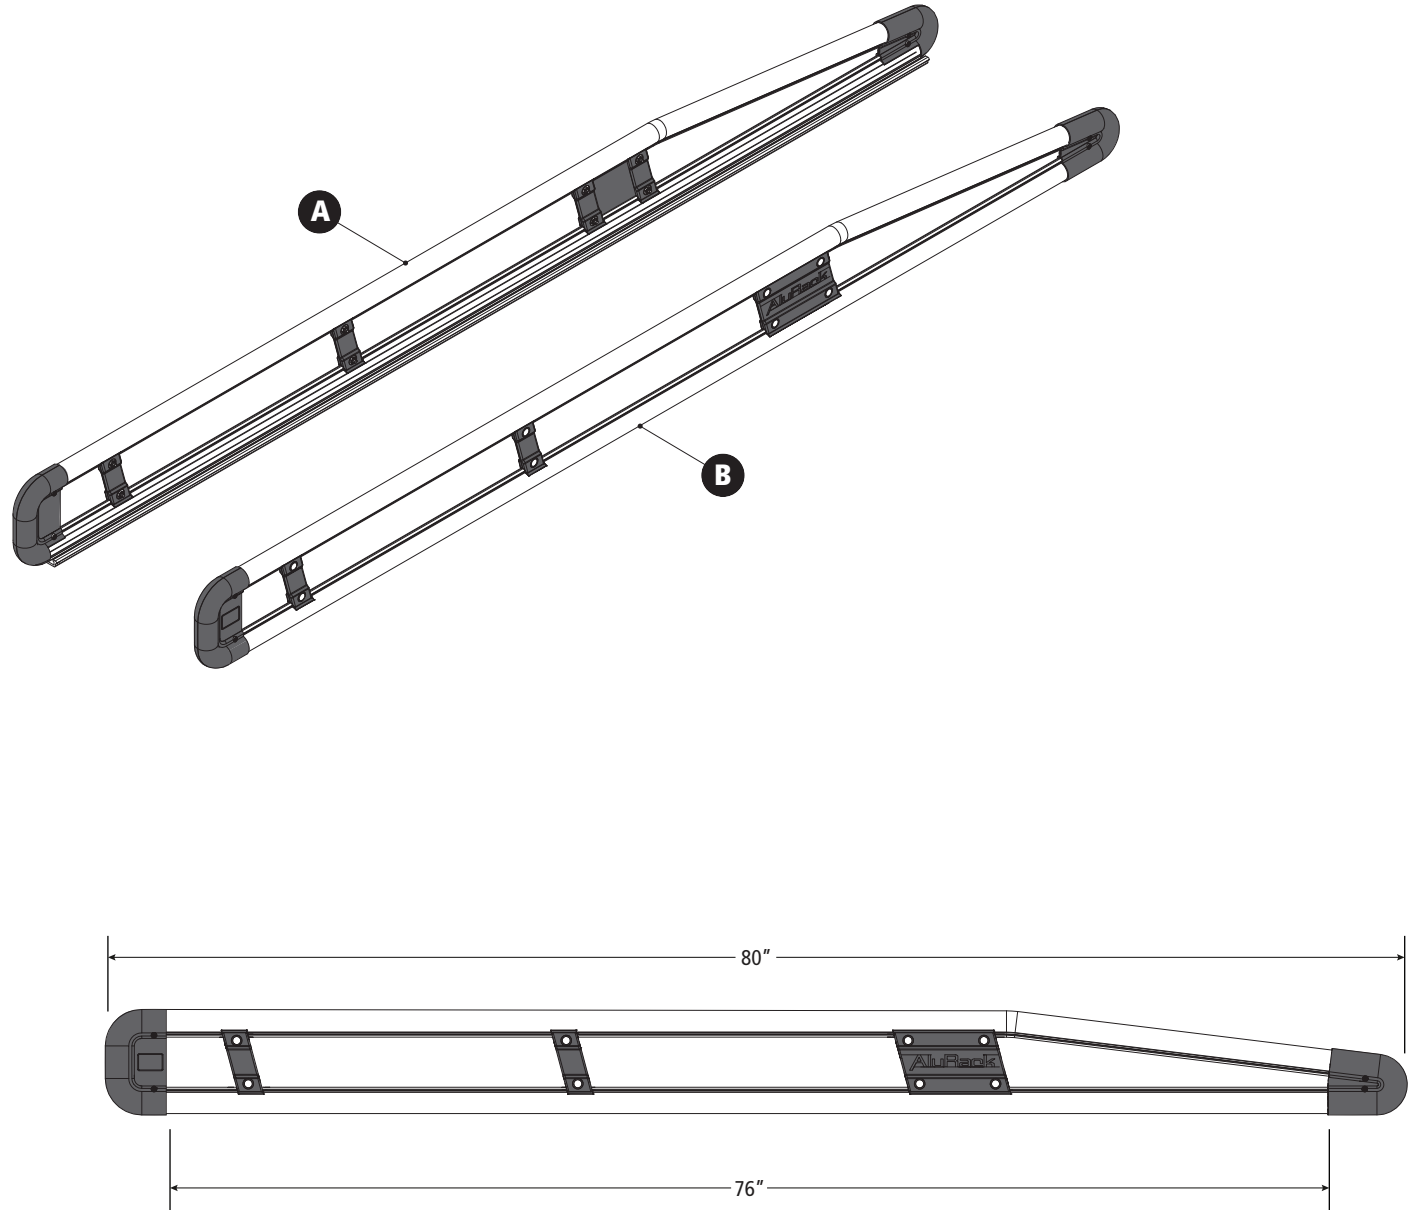

### AluRack Side Rail Module, 76" Pair

Configurations as shown:

AR-2100 (Clear Anodized)

AR-2100-BLK (Black Anodized)

Weight: 16 lbs

A: ..... Left Hand Rail, 76"

B: ..... Right Hand Rail, 76"

Approximate dimensions as shown:

Overall Length..... 80"

BTM Rail Length..... 76"

Assembly Manual also available: