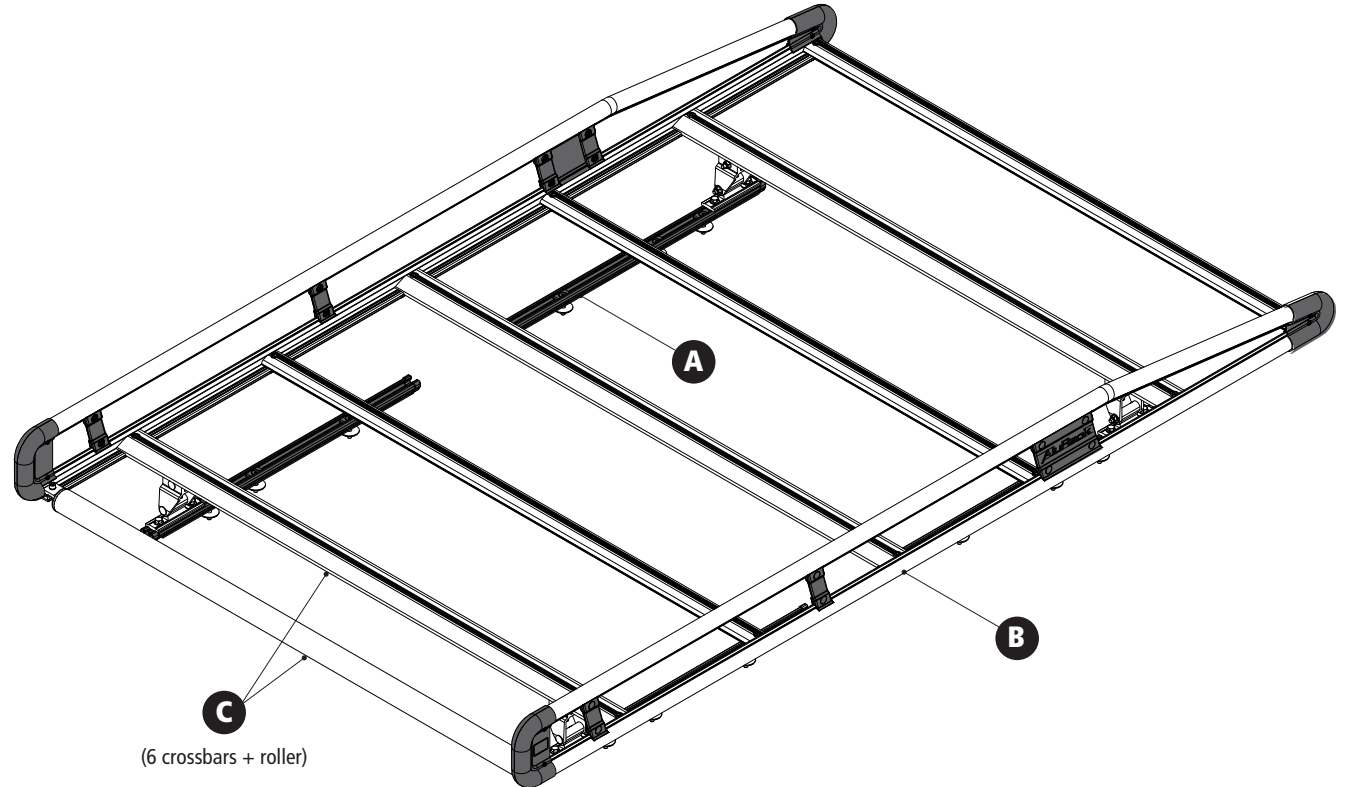

PRIME DESIGN™

A Safe Fleet Brand

AR1211

AluRack Pickup, 5'–6' Cap

Configuration as shown:

Anodized Aluminum
Rack Weight (empty): 51 lbs

*Callouts in this Configuration Overview indicate full module assemblies only.

For details on individual parts, please refer to the linked Module Overviews below.

AR1211 (Clear Anodized)

A: ..... [FBM-1026-BLK Mounting System](#)
B: ..... [AR-2101 84" Side Rail Feature](#)
C: ..... [AR-2000 53" Crossbar Feature](#)

AR1211-BLK (Black Anodized)

A: ..... [FBM-1026-BLK Mounting System](#)
B: ..... [AR-2101-BLK 84" Side Rail Feature](#)
C: ..... [AR-2000-BLK 53" Crossbar Feature](#)

[Modular Assembly Manuals](#)

AluRack—Load specifications:

Check vehicle manufacturer recommendations for roof capacity weight limits.