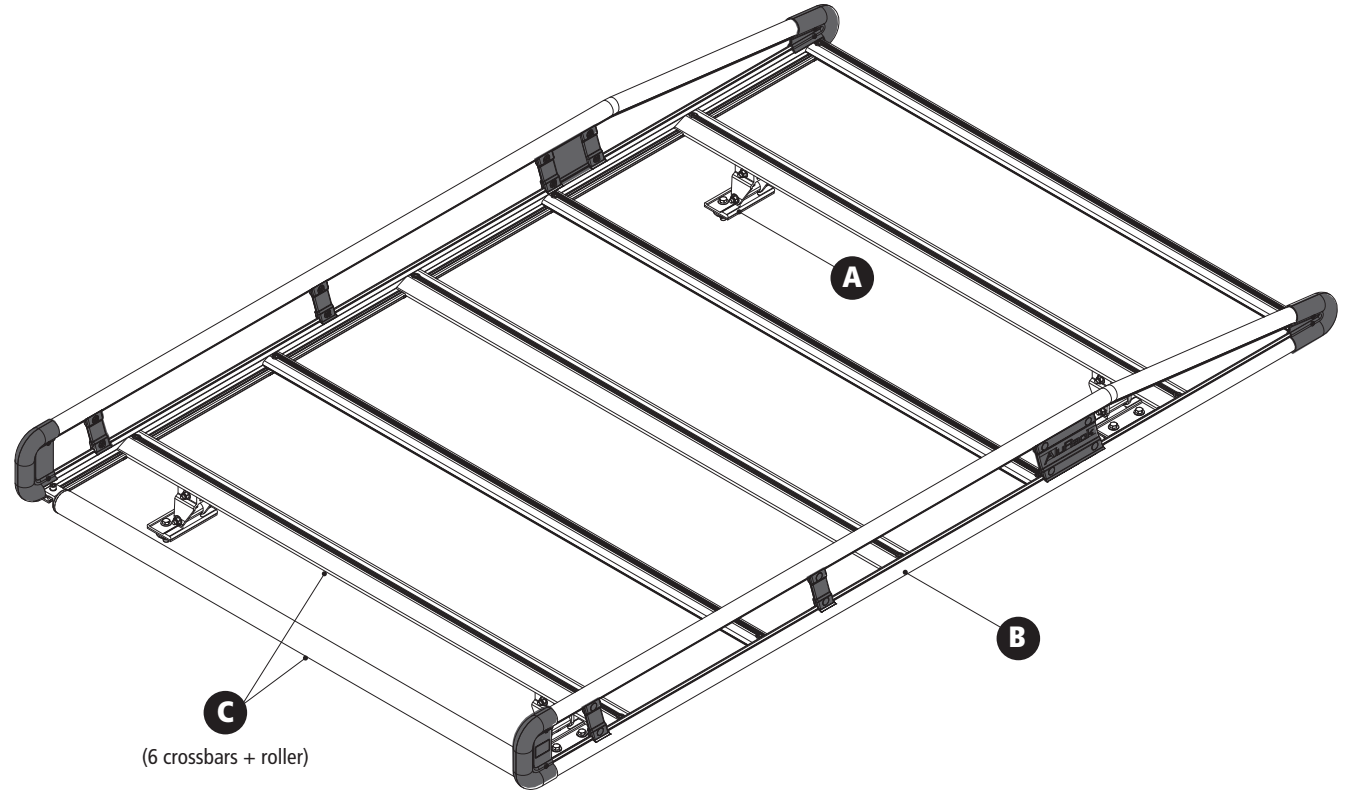

PRIME DESIGN™

A Safe Fleet Brand

AR1212

AluRack Pickup, 5'–6' Direct Mount

Configuration as shown:

Anodized Aluminum
Rack Weight (empty): 43 lbs

*Callouts in this Configuration Overview indicate full module assemblies only.

For details on individual parts, please refer to the linked Module Overviews below.

AR1212 (Clear Anodized)

A: [FBM-1019-BLK Mounting System](#)
B: [AR-2101 84" Side Rail Feature](#)
C: [AR-2000 53" Crossbar Feature](#)

AR1212-BLK (Black Anodized)

A: [FBM-1019-BLK Mounting System](#)
B: [AR-2101-BLK 84" Side Rail Feature](#)
C: [AR-2000-BLK 53" Crossbar Feature](#)

[Modular Assembly Manuals](#)

AluRack—Load specifications:

Check vehicle manufacturer recommendations for roof capacity weight limits.

AR1212

Pickup, 5'–6' Direct Mount

Approximate dimensions as shown:

- A: Rack Width 55"
- B: Rack Length 88"
- C: Rack Height 10.50"