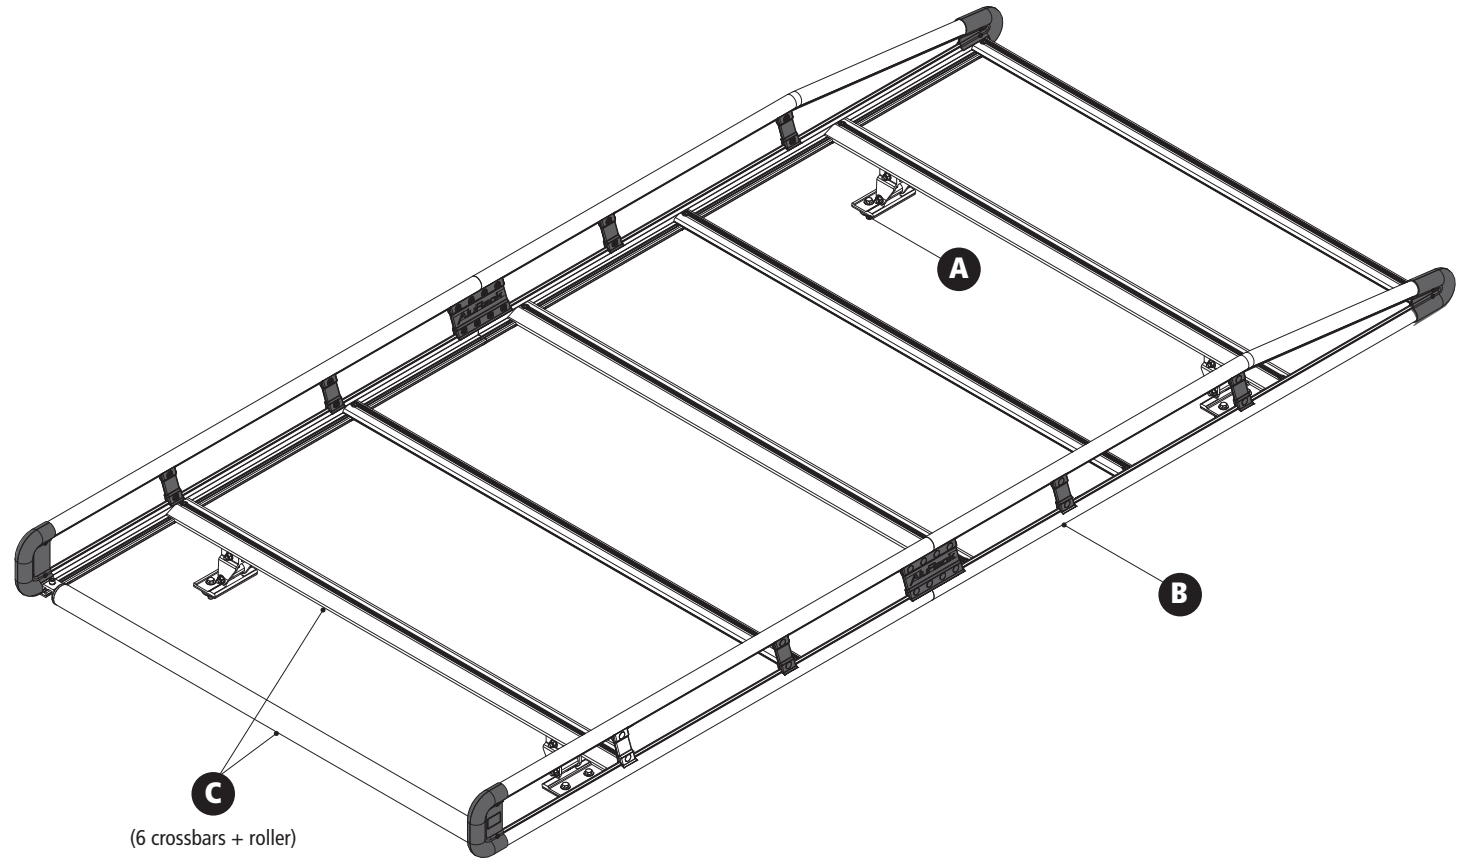

PRIME DESIGN™

A Safe Fleet Brand

AR1214

AluRack Pickup, 8' Direct Mount

Configuration as shown:

Anodized Aluminum
Rack Weight (empty): 47 lbs

*Callouts in this Configuration Overview indicate full module assemblies only.

For details on individual parts, please refer to the linked Module Overviews below.

AR1214 (Clear Anodized)

A: [FBM-1019-BLK Mounting System](#)
B: [AR-2103 112" Side Rail Feature](#)
C: [AR-2000 53" Crossbar Feature](#)

AR1214-BLK (Black Anodized)

A: [FBM-1019-BLK Mounting System](#)
B: [AR-2103-BLK 112" Side Rail Feature](#)
C: [AR-2000-BLK 53" Crossbar Feature](#)

[Modular Assembly Manuals](#)

AluRack—Load specifications:

Check vehicle manufacturer recommendations for roof capacity weight limits.

AR1214

Pickup, 8' Direct Mount

Approximate dimensions as shown:

- A: Rack Width 55"
- B: Rack Length 116"
- C: Rack Height 10.50"