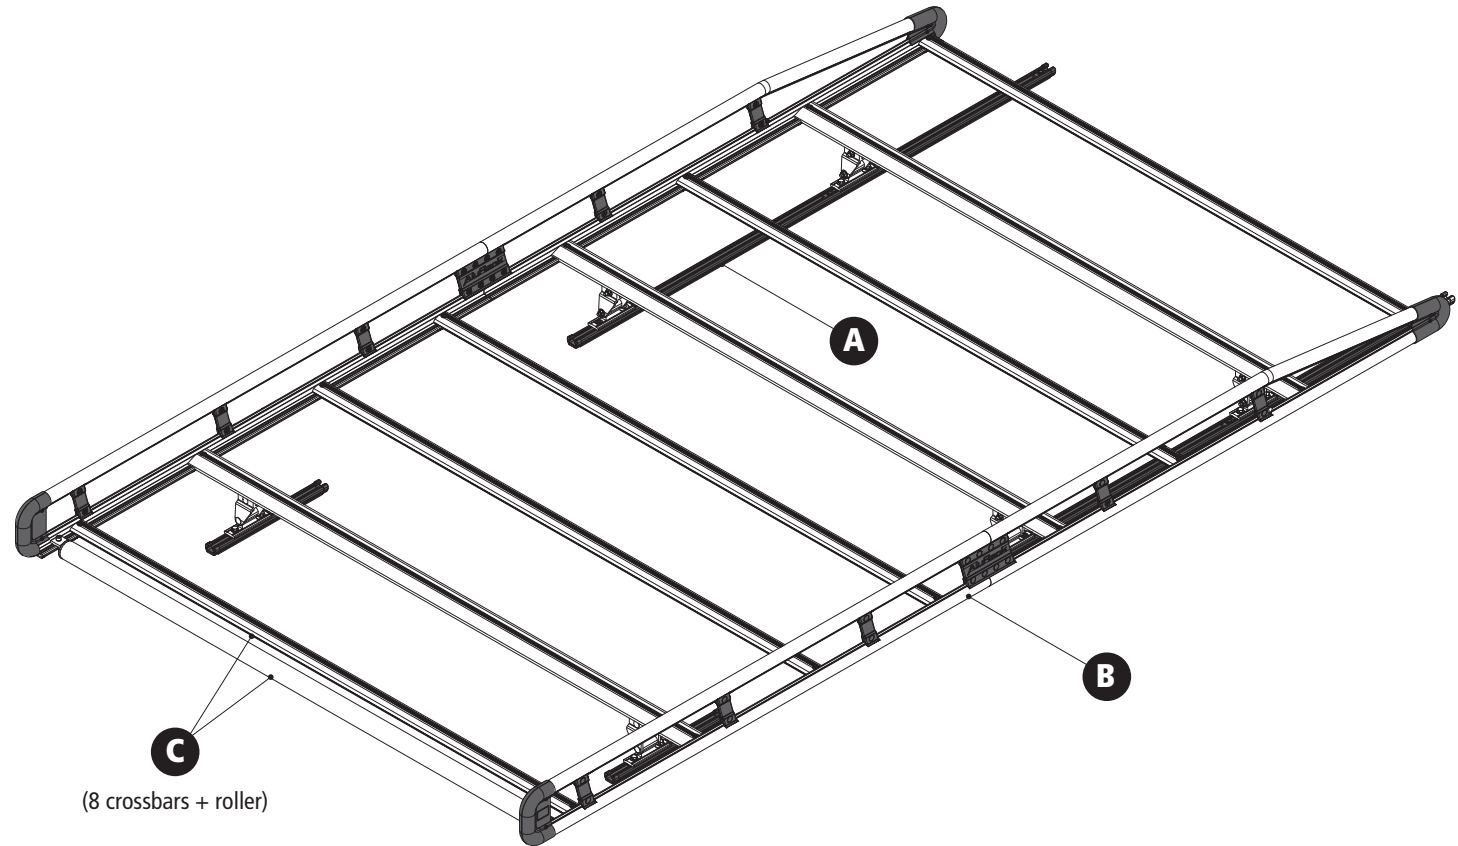

AR1937

AluRack, Metris 2018

Configuration as shown:

Anodized Aluminum
Option Rack Weight (empty): 56 lbs

*Callouts in this Configuration Overview indicate full module assemblies only.

For details on individual parts, please refer to the linked Module Overviews below.

AR1937 (Clear Anodized)

A: [FBM-1015-BLK Mounting System](#)
B: [AR-2104 120" Side Rail Feature](#)
C: [AR-2002 59" Crossbar Feature](#)

AR1937-BLK (Black Anodized)

A: [FBM-1015-BLK Mounting System](#)
B: [AR-2104-BLK 120" Side Rail Feature](#)
C: [AR-2002-BLK 59" Crossbar Feature](#)

[Modular Assembly Manuals](#)

AluRack—Load specifications:

Check vehicle manufacturer recommendations for roof capacity weight limits.

AR1937

Metris 2018

Approximate dimensions as shown:

- A: Rack Width 61"
- B: Rack Length 137"
- C: Rack Height 11"