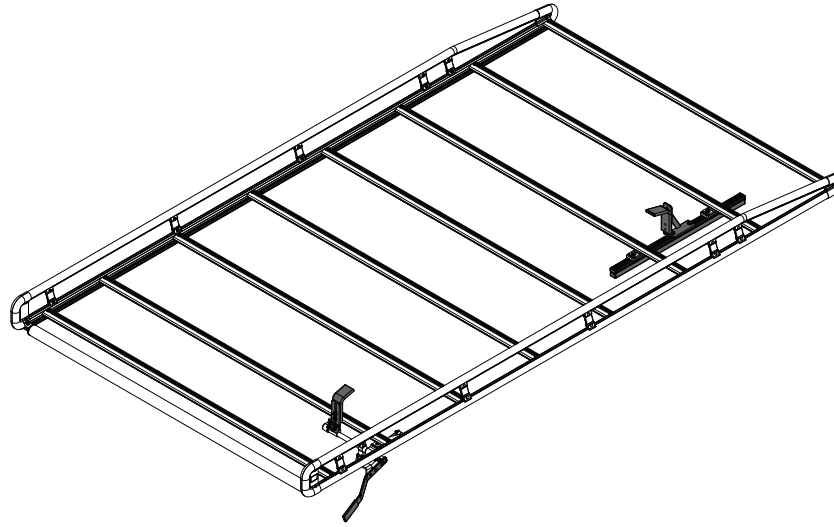

AXC

AluRack Quick Clamp

Dimensional Specifications on Page 2

Configuration as shown:

Right Hand
Finish: Anodized Aluminum
Rack Weight (empty): 8 lbs

Load specifications as shown:

Check the vehicle's manufacturer recommendation for roof capacity weight limit.

**AluRack Ladder Rack ordered separately*

AXC

AluRack Quick Clamp

Shown with AluRack for illustrative purposes only

Approximate dimensions as shown:

A: Width 17"

B: Height..... 9"

Assembly Manual also available: