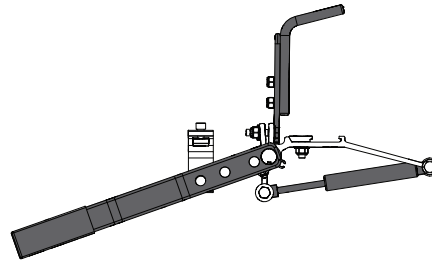

AXC

AluRack Quick Clamp

Dimensional Specifications on Page 2

Configuration as shown:

Right Hand
Finish: Anodized Aluminum
Rack Weight (empty): 8 lbs

Load specifications as shown:

Check the vehicle's manufacturer recommendation for roof capacity weight limit.

**AluRack Ladder Rack ordered separately*

AXC

AluRack Quick Clamp

Shown with AluRack for illustrative purposes only

Approximate dimensions as shown:

A: Width 17"

B: Height..... 9"

Assembly Manual also available: