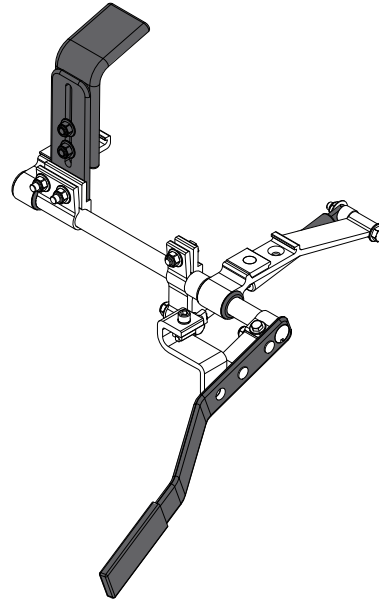

AXC

AluRack Quick Clamp

Dimensional Specifications on Page 2

Configuration as shown:

Right Hand
Finish: Anodized Aluminum
Rack Weight (empty): 8 lbs

Load specifications as shown:

Check the vehicle's manufacturer recommendation for roof capacity weight limit.

**AluRack Ladder Rack ordered separately*

AXC

AluRack Quick Clamp

Shown with AluRack for illustrative purposes only

Approximate dimensions as shown:

A: Width 17"

B: Height..... 9"

Assembly Manual also available: