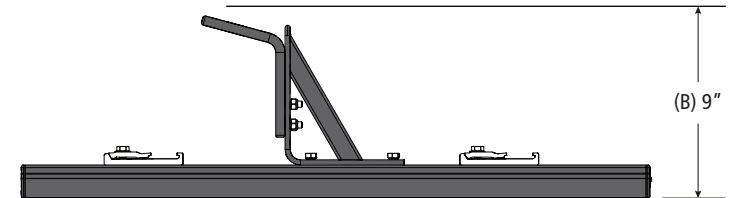

AXC

AluRack Quick Clamp

Dimensional Specifications on Page 2

Configuration as shown:

Right Hand
Finish: Anodized Aluminum
Rack Weight (empty): 8 lbs

Load specifications as shown:

Check the vehicle's manufacturer recommendation for roof capacity weight limit.

**AluRack Ladder Rack ordered separately*

AXC

AluRack Quick Clamp

Shown with AluRack for illustrative purposes only

Approximate dimensions as shown:

A: Width 17"

B: Height..... 9"

Assembly Manual also available: