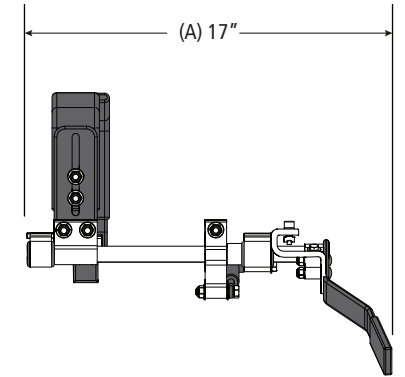

AXC

AluRack Quick Clamp

Dimensional Specifications on Page 2

Configuration as shown:

Right Hand
Finish: Anodized Aluminum
Rack Weight (empty): 8 lbs

Load specifications as shown:

Check the vehicle's manufacturer recommendation for roof capacity weight limit.

**AluRack Ladder Rack ordered separately*

AXC

AluRack Quick Clamp

Shown with AluRack for illustrative purposes only

Approximate dimensions as shown:

A: Width 17"

B: Height..... 9"

Assembly Manual also available: