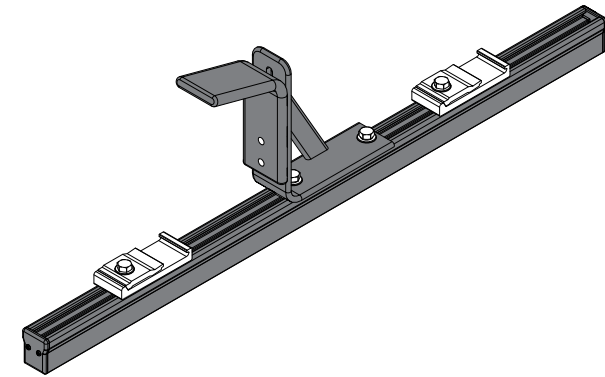

AXC

AluRack Quick Clamp

Dimensional Specifications on Page 2

Configuration as shown:

Right Hand
Finish: Anodized Aluminum
Rack Weight (empty): 8 lbs

Load specifications as shown:

Check the vehicle's manufacturer recommendation for roof capacity weight limit.

**AluRack Ladder Rack ordered separately*

AXC

AluRack Quick Clamp

Shown with AluRack for illustrative purposes only

Approximate dimensions as shown:

A: Width 17"

B: Height..... 9"

Assembly Manual also available: