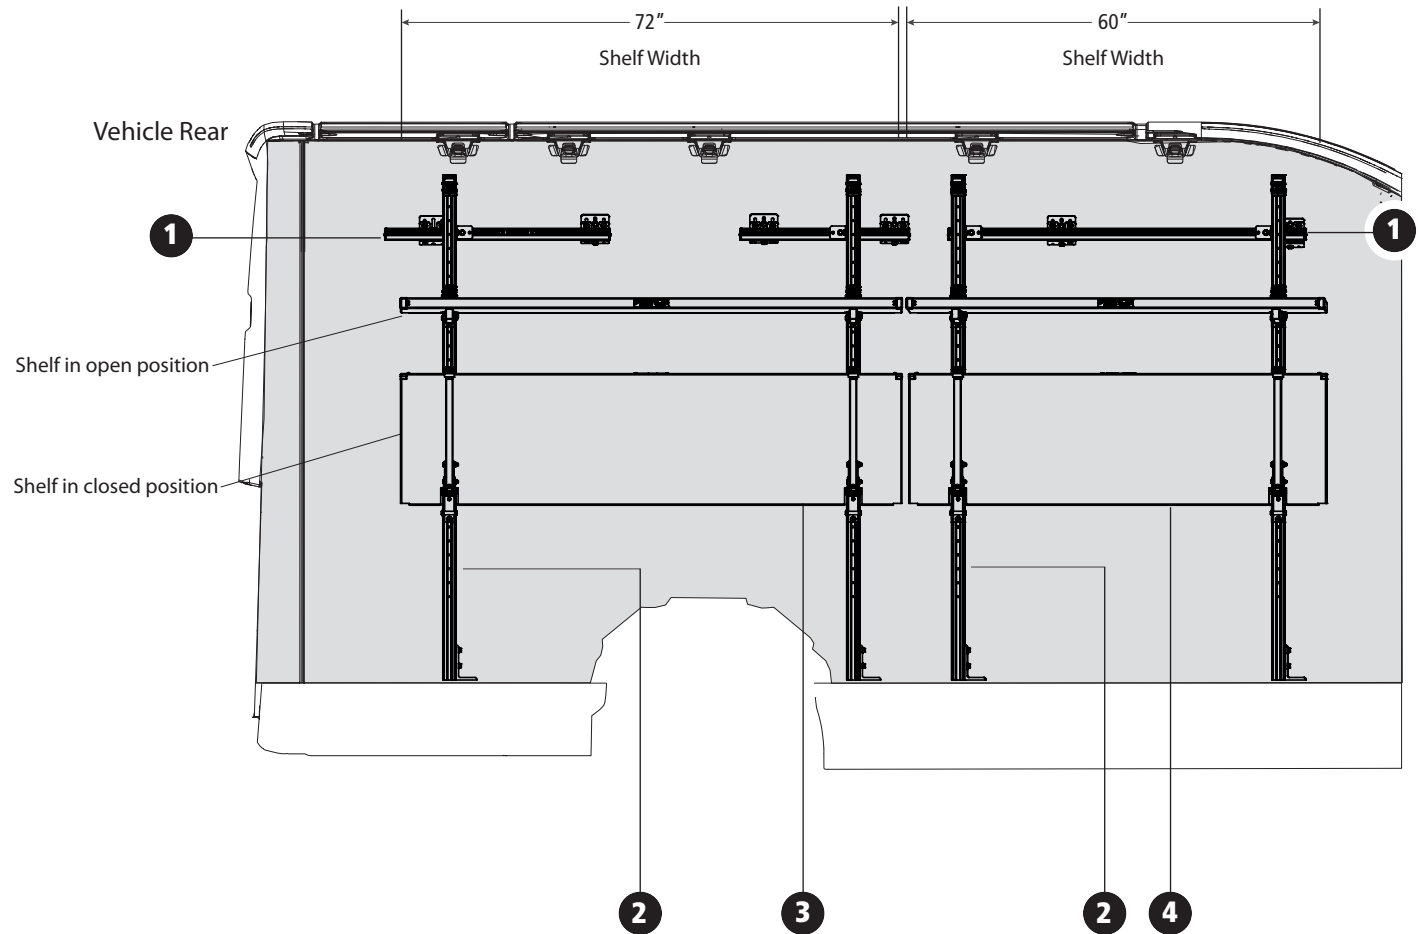

FP-FT4X-01 FoldPro Shelving Ford Transit L4 148" EXT Wheel Base - MR & HR

Driver Side Layout Required Assemblies:

CALLOUT NUMBER	PRODUCT NUMBER	QTY
1	FPM-1020	1
2	FPU-3250	2
3	FPS-5208	1
4	FPS-5207	1

DRIVER SIDE

FP-FT4X-01 FoldPro Shelving Ford Transit L4

148" EXT Wheel Base - MR & HR

Passenger Side Layout
Required Assemblies:

CalloUT NUMBER	PRoDUCT NUMBER	QTY
1	FPM-1020	1
2	FPU-3250	1
3	FPS-5208	1

PASSENGER SIDE