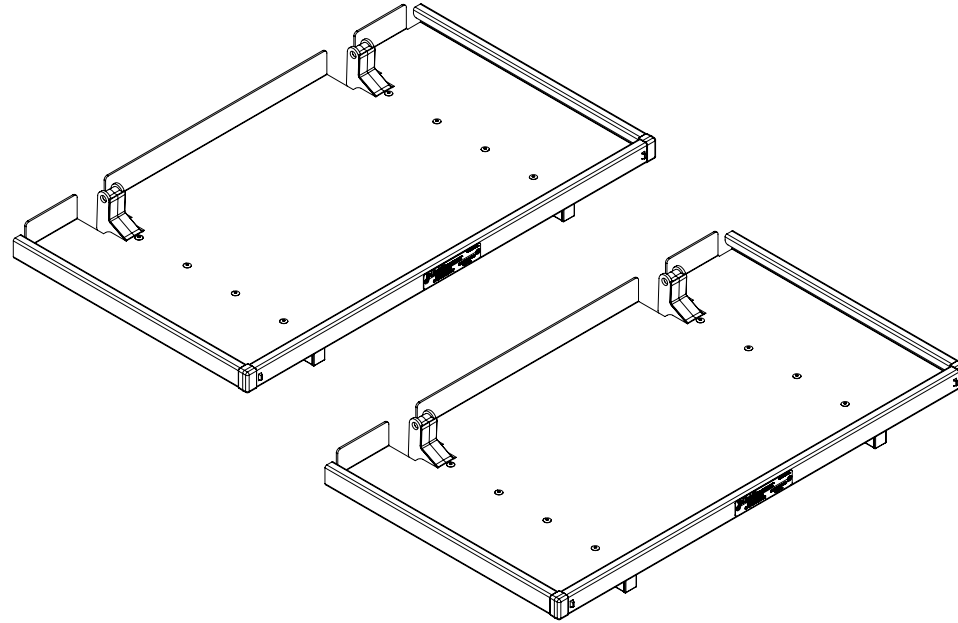

FPS-5205

FoldPro Shelving - Shelf Pair

Configuration as shown:

36" Length x 18" Width
Weight: 35 lbs

Approximate dimensions as shown:

- A: Distance Between Uprights ..... 20.125"
- B: Shelf Height ..... 18"
- C: Shelf Length ..... 36"

*Mounting Hardware ordered separately

*Note: Mounting Hardware purchased separately. For more information, please contact Sales & Support.

Assembly Manual also available:

FPS-5200 Series

USOV-FPS5205-US01 Rev-A 0823