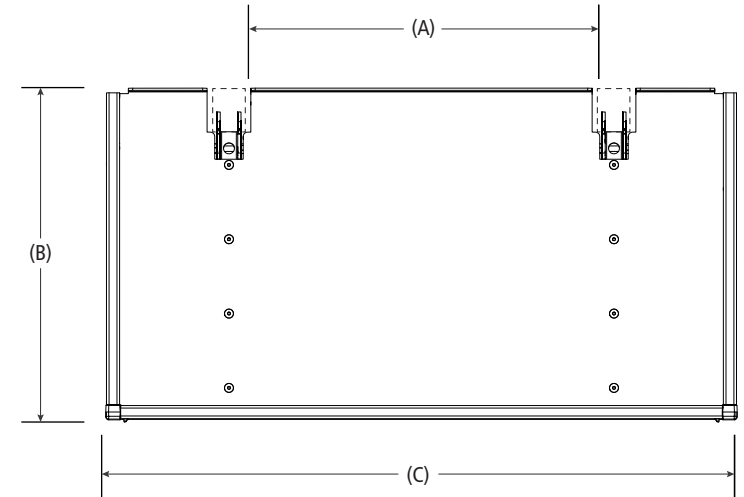

FPS-5205

FoldPro Shelving - Shelf Pair

Configuration as shown:

36" Length x 18" Width
Weight: 35 lbs

Approximate dimensions as shown:

- A: Distance Between Uprights ..... 20.125"
- B: Shelf Height ..... 18"
- C: Shelf Length ..... 36"

*Mounting Hardware ordered separately

*Note: Mounting Hardware purchased separately. For more information, please contact Sales & Support.

Assembly Manual also available:

FPS-5200 Series

USOV-FPS5205-US01 Rev-A 0823