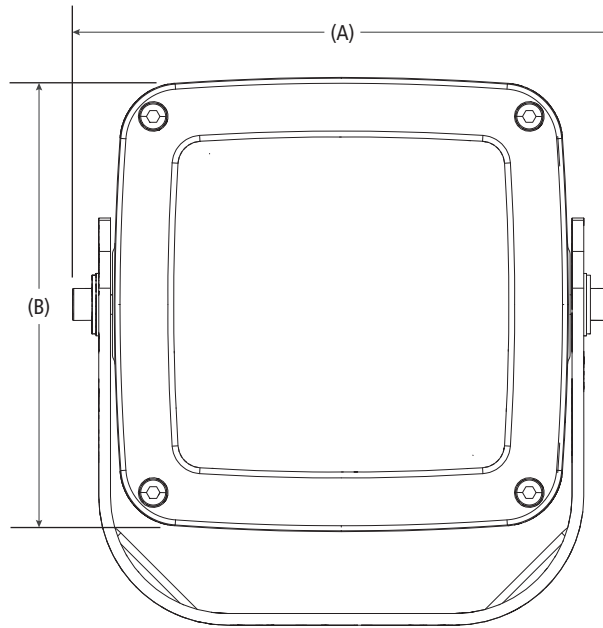

LED-320

WorkPro Ultra-Bright LED Work Area Lighting

Dimensional Specifications on Page 2

Configuration as shown:

- 3500 Lumens
- IP68 Rating
- 9-36 DC Input
- 50,000+ Operating Hours
- Instant On/Off

- Variations Available:
- LED-320-A03 Spot Beam
 - LED-320-B03 Flood Beam
 - Finish: White or Black

**REFER TO TABLE BELOW FOR POWER REQUIREMENTS*

**Note: When ordering, specify "B" for black and "W" for white after model number.*

Power Requirements			
MODEL	Operating Voltage (12V/24V)	POWER (WATTS)	AMP DRAW (12V/24V)
LED-320	9-36	35	2.9/1.4

LED-320

WorkPro Ultra-Bright LED Work Area Lighting

Approximate dimensions as shown:

- A: Overall Width 5.50"
- B: Beam Height 4.50"
- C: Overall Length 3"
- D: Overall Height 5.50"
- E: Lens to Mounting Hole Distance 2.375"