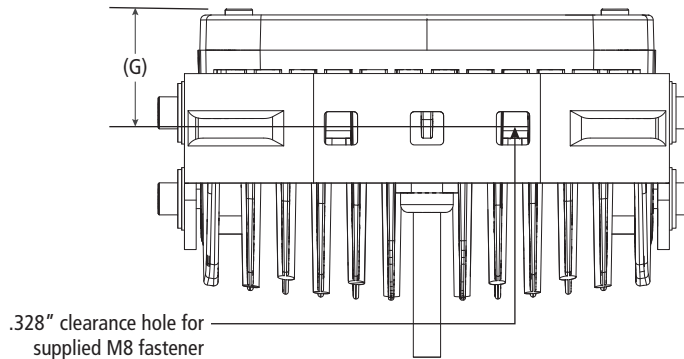

LED-320

WorkPro Ultra-Bright LED Work Area Lighting

Dimensional Specifications on Page 2

Configuration as shown:

- 3500 Lumens
- IP68 Rating
- 9-36 DC Input
- 50,000+ Operating Hours
- Instant On/Off

- Variations Available:
- LED-320-A03 Spot Beam
 - LED-320-B03 Flood Beam
 - Finish: White or Black

**REFER TO TABLE BELOW FOR POWER REQUIREMENTS*

**Note: When ordering, specify "B" for black and "W" for white after model number.*

Power Requirements			
MODEL	Operating Voltage (12V/24V)	POWER (WATTS)	AMP DRAW (12V/24V)
LED-320	9-36	35	2.9/1.4

LED-320

WorkPro Ultra-Bright LED Work Area Lighting

Approximate dimensions as shown:

- A: Overall Width 5.50"
- B: Beam Height 4.50"
- C: Overall Length 3"
- D: Overall Height 5.50"
- E: Lens to Mounting Hole Distance 2.375"