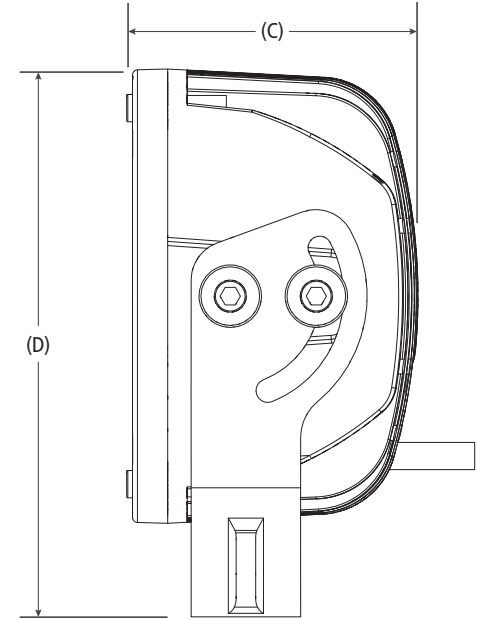

LED-320

WorkPro Ultra-Bright LED Work Area Lighting

Dimensional Specifications on Page 2

Configuration as shown:

- 3500 Lumens
- IP68 Rating
- 9-36 DC Input
- 50,000+ Operating Hours
- Instant On/Off

- Variations Available:
- LED-320-A03 Spot Beam
 - LED-320-B03 Flood Beam
 - Finish: White or Black

**REFER TO TABLE BELOW FOR POWER REQUIREMENTS*

**Note: When ordering, specify "B" for black and "W" for white after model number.*

Power Requirements			
MODEL	Operating Voltage (12V/24V)	POWER (WATTS)	AMP DRAW (12V/24V)
LED-320	9-36	35	2.9/1.4

LED-320

WorkPro Ultra-Bright LED Work Area Lighting

Approximate dimensions as shown:

- A: Overall Width 5.50"
- B: Beam Height 4.50"
- C: Overall Length 3"
- D: Overall Height 5.50"
- E: Lens to Mounting Hole Distance 2.375"