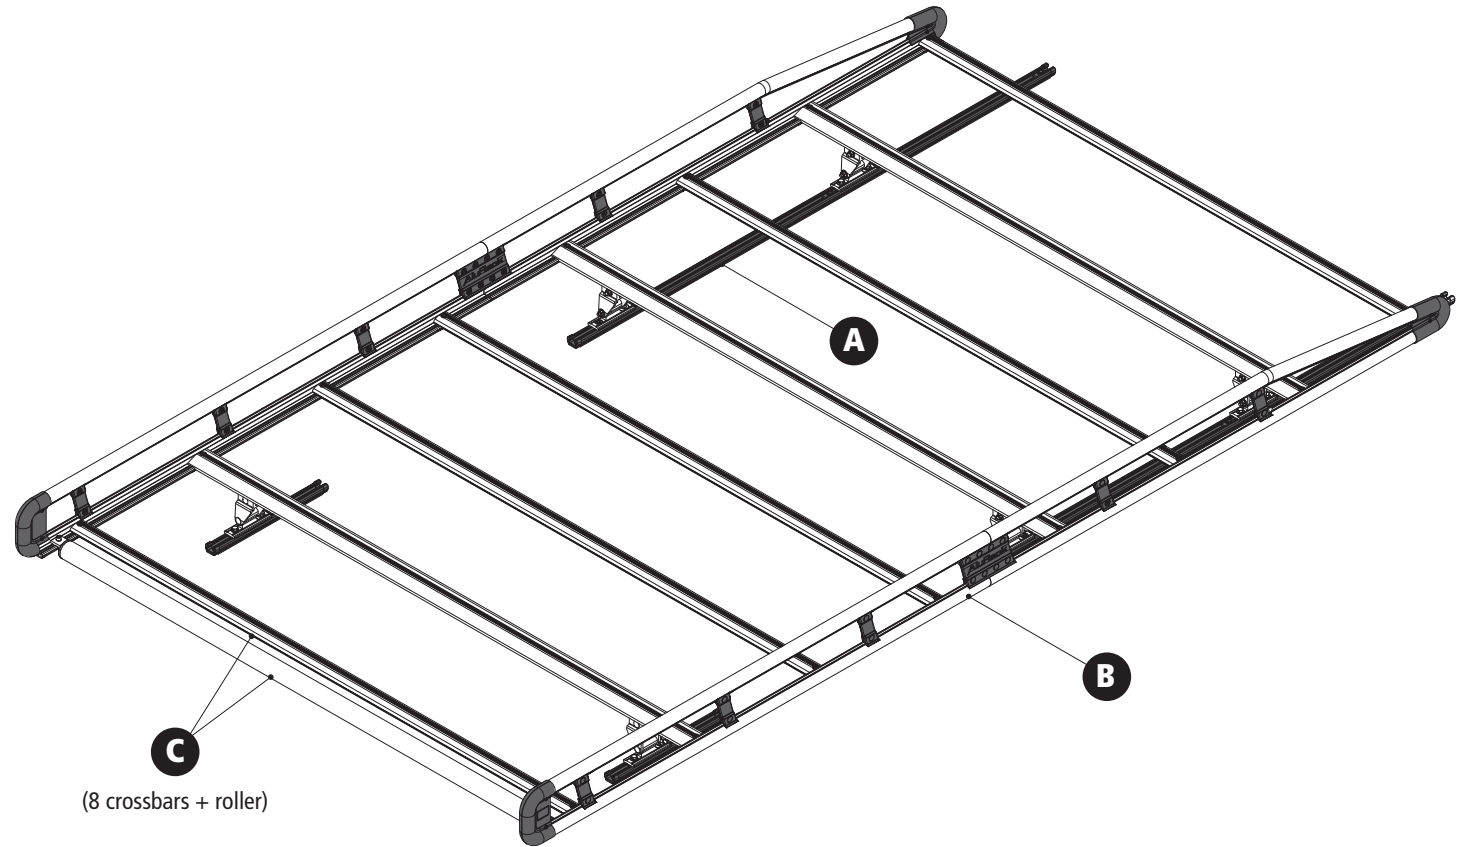

AR1937

AluRack, Metris 2018

Configuration as shown:

Anodized Aluminum
Option Rack Weight (empty): 56 lbs

*Callouts in this Configuration Overview indicate full module assemblies only.

For details on individual parts, please refer to the linked Module Overviews below.

AR1937 (Clear Anodized)

A: ..... [FBM-1015-BLK Mounting System](#)
B: ..... [AR-2104 120" Side Rail Feature](#)
C: ..... [AR-2002 59" Crossbar Feature](#)

AR1937-BLK (Black Anodized)

A: ..... [FBM-1015-BLK Mounting System](#)
B: ..... [AR-2104-BLK 120" Side Rail Feature](#)
C: ..... [AR-2002-BLK 59" Crossbar Feature](#)

[Modular Assembly Manuals](#)

AluRack—Load specifications:

Check vehicle manufacturer recommendations for roof capacity weight limits.